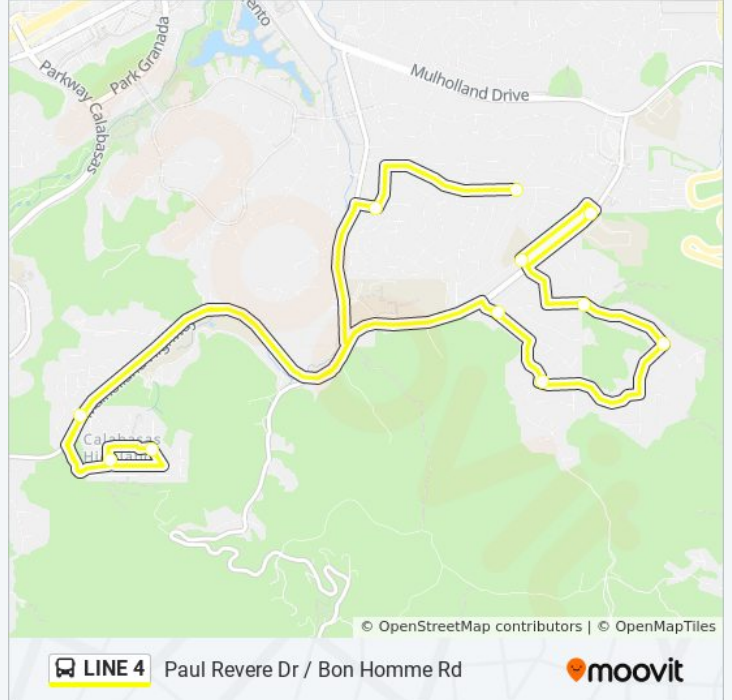

Meadow Lark Dr. & Wrencrest Dr.

Paul Revere Dr. & Bon Homme Rd.

Dardenne St. & Dunmore Dr.

Dardenne St. & via Del Prado

Cairnloch St. & Adamsville Av.

Eddingham Av. & Jameson Dr.

Mulholland Hwy. & Paul Revere Dr. (Eastbound)

Mulholland Hwy. & Paul Revere Dr. (Westbound)

Dardenne St. & Dunmore Dr.

Dardenne St. & via Del Prado

Cairnloch St. & Adamsville Av.

Eddingham Av. & Jameson Dr.

Mulholland Highway & Condell Dr. (Mobile Home Estates)

Canyon Dr. & Aster Tr.

Valley View Rd. & Poppy Dr.

Meadow Lark Dr. & Wrencrest Dr.

Paul Revere Dr. & Bon Homme Rd.

LINE 4 bus Time Schedule

Paul Revere Dr / Bon Homme Rd Route Timetable:

Sunday	Not Operational
Monday	2:40 PM
Tuesday	2:40 PM
Wednesday	12:35 PM
Thursday	2:40 PM
Friday	2:40 PM
Saturday	Not Operational

LINE 4 bus Info

Direction: Paul Revere Dr / Bon Homme Rd

Stops: 11

Trip Duration: 32 min

Line Summary:

LINE 4 bus time schedules and route maps are available in an offline PDF at moovitapp.com. Use the [Moovit App](#) to see live bus times, train schedule or subway schedule, and step-by-step directions for all public transit in Los Angeles.