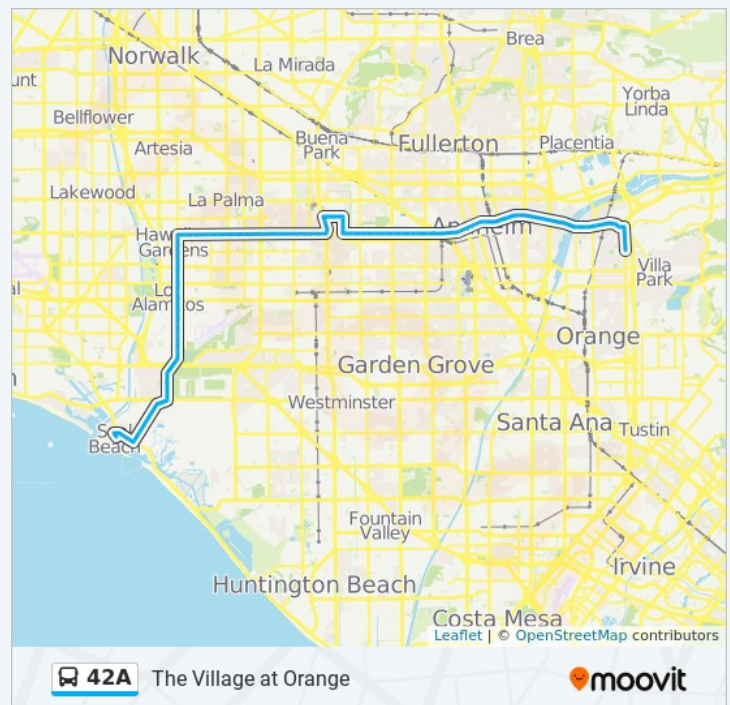

Seal Beach-Towne Center

Seal Beach-Lampson

Seal Beach-Old Ranch

Seal Beach-Beverly Manor

Leisure World Rdwy-Gate 1

Seal Beach-Saint Andrews

Seal Beach-Westminster

Seal Beach-Ent 2201 Boeing

Seal Beach-Adolfo Lopez

Seal Beach-Heron Pointe

Seal Beach-Bolsa

Seal Beach-Marlin

Pacific Coast-Seal Beach

Pacific Coast-Balboa

Main-Pacific Coast

Electric-Main

Direction: The Village at Orange

86 stops

[VIEW LINE SCHEDULE](#)

Electric-Main
Pacific Coast-10th
Pacific Coast-12th
Pacific Coast-15th
Seal Beach-Pacific Coast
Seal Beach-Anchor
Seal Beach-Forestal
Seal Beach-C
Seal Beach-Westminster
Leisure World Rdwy-Gate 1
Seal Beach-Old Ranch
Seal Beach-Towne Center
Seal Beach-Plymouth
Los Alamitos-Bradbury
Los Alamitos-Rossmoor
Los Alamitos-Orangewood
Los Alamitos-Farquhar
Los Alamitos-Katella
Los Alamitos-Catalina
Los Alamitos-Cerritos
Norwalk at Wardlow
Norwalk & Torin Ne
Norwalk & 226th Se
Norwalk & 221st Se
Norwalk-Bingo Club
Carson-Norwalk For Through Bus From Seal Beach
Carson-Claretta
Carson (Eb)-Bloomfield (Opp)
Lincoln-Bloomfield

42A bus Info

Direction: The Village at Orange

Stops: 86

Trip Duration: 106 min

Line Summary:

Lincoln-Lincoln Plaza

Lincoln-Denni

Lincoln-Sumner