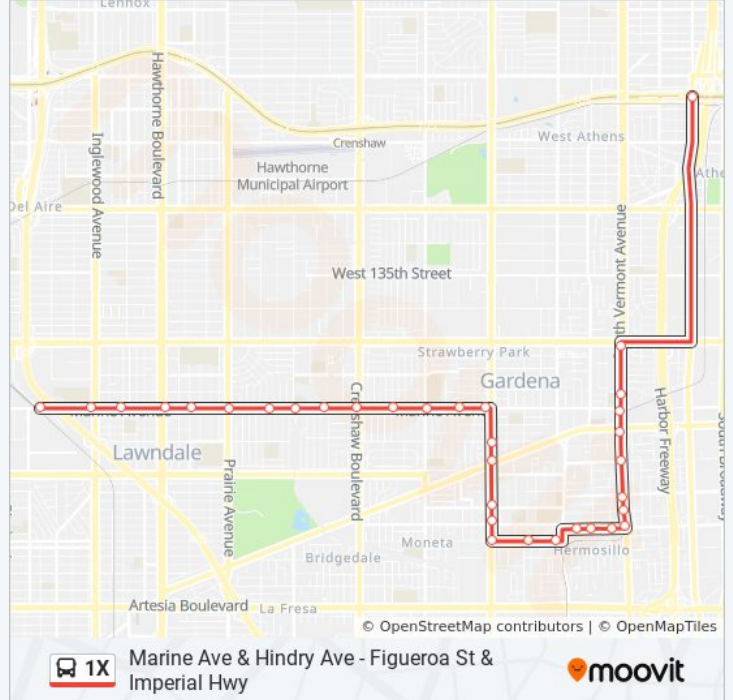

Direction: Harbor Fwy Green Line Station >> Redondo Beach Gre

33 stops

[VIEW LINE SCHEDULE](#)

- Harbor Fwy Green Line Station
- Rosecrans Station
- Vermont Ave & Rosecrans Ave
- Vermont Ave & 149th St
- Vermont Ave & Marine Ave
- Vermont Ave & Redondo Beach Bl
- Vermont Ave & Magnolia Ave
- Vermont Ave & 161st St
- Vermont Ave & 163rd St
- Vermont Ave & Gardena Blvd
- Gardena Bl & Budlong Ave
- Gardena Bl & Raymond Ave
- 166th St & Brighton Ave
- 166th St & Denker Ave
- 166th St & Western Ave
- Western Ave & Gardena Bl
- Western Ave & 162nd St
- Western Ave & Redondo Beach Bl
- Western Ave & 154th Pl
- Marine Ave & Western Ave

1X bus Info

Direction: Redondo Beach Green Line Station >> Harbor Fwy Gre

Stops: 34

Trip Duration: 38 min

Line Summary:

Western Ave & 154th St

Western Ave & Redondo Beach Bl

Western Ave & 162nd St

Vermont and Gardena Blvd

Vermont Ave & Alondra Bl

Vermont Ave & 157th St

Vermont Ave & Redondo Beach Bl

Vermont Ave & 149th St

Vermont Ave & Rosecrans Ave

Rosecrans Station

Harbor Fwy Green Line Station