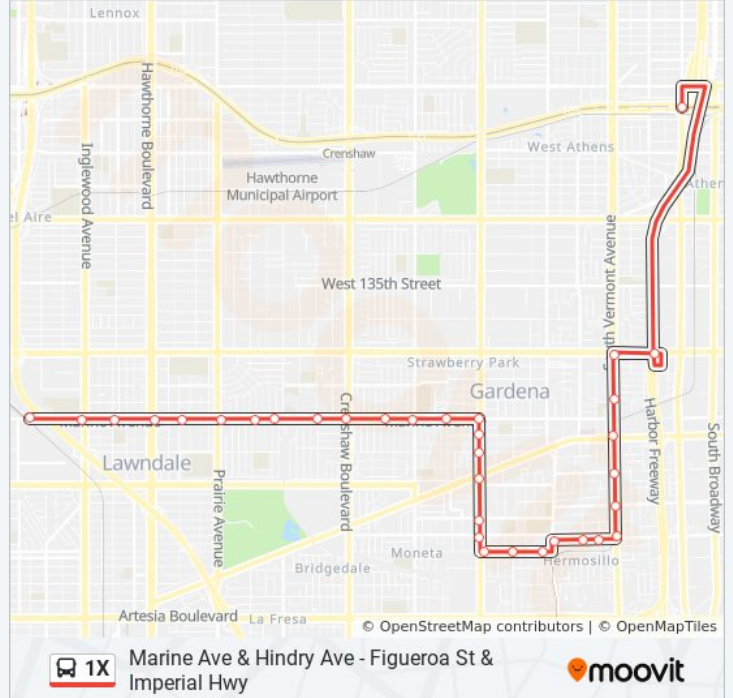

Direction: Harbor Fwy Green Line Station >> Redondo Beach Gre

33 stops

[VIEW LINE SCHEDULE](#)

- Harbor Fwy Green Line Station
- Rosecrans Station
- Vermont Ave & Rosecrans Ave
- Vermont Ave & 149th St
- Vermont Ave & Marine Ave
- Vermont Ave & Redondo Beach Bl
- Vermont Ave & Magnolia Ave
- Vermont Ave & 161st St
- Vermont Ave & 163rd St
- Vermont Ave & Gardena Blvd
- Gardena Bl & Budlong Ave
- Gardena Bl & Raymond Ave
- 166th St & Brighton Ave
- 166th St & Denker Ave
- 166th St & Western Ave
- Western Ave & Gardena Bl
- Western Ave & 162nd St
- Western Ave & Redondo Beach Bl
- Western Ave & 154th Pl
- Marine Ave & Western Ave

1X bus Info

Direction: Harbor Fwy Green Line Station >> Redondo Beach Gre

Stops: 33

Trip Duration: 32 min

Line Summary:

Marine Ave & Gramercy Pl
 Marine Ave & Van Ness Ave
 Marine Ave & Dublin Ave
 Marine / Crenshaw
 Marine Ave & Lemoli Ave
 Marine Ave & Yukon Ave
 Marine Ave & Bodger Ave
 Marine Ave & Prarie Ave
 Marine Ave & Freeman Ave
 Marine Ave & Hawthorne Bl
 Marine Ave & Firmona Av
 Marine Ave and S Inglewood Ave
 Redondo Beach Green Line Station

Direction: Redondo Beach Green Line Station

>> Harbor Fwy Gre

34 stops

[VIEW LINE SCHEDULE](#)

Redondo Beach Green Line Station
 Marine Ave and S Inglewood Ave
 Marine Ave & Firmona Av
 Marine Ave & Hawthorne Bl
 Marine Ave & Freeman Ave
 Marine Ave & Prarie Ave
 Marine Ave & Doty Ave
 Marine Ave & Cranbrook Ave
 Marine Ave & Lemoli Ave
 Marine Ave & Crenshaw Bl
 Marine Ave & Casmir Ave
 Marine Ave & Van Ness Ave
 Marine Ave & Gramercy Pl
 Marine Ave & Western Ave
 Western Ave & 153rd St

1X bus Info

Direction: Redondo Beach Green Line Station >> Harbor Fwy Gre

Stops: 34

Trip Duration: 38 min

Line Summary:

Western Ave & 154th St

Western Ave & Redondo Beach Bl

Western Ave & 162nd St