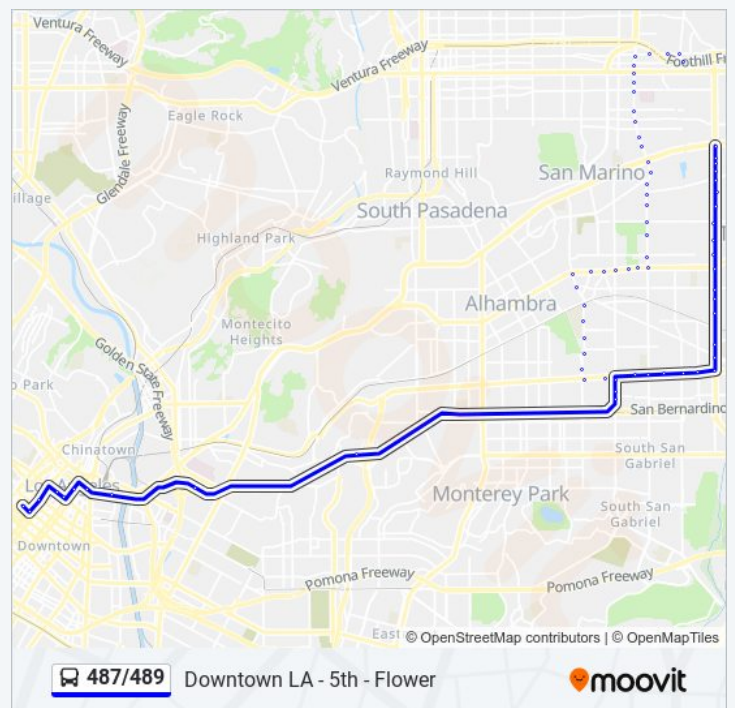

Las Tunas / San Marino

Las Tunas / Santa Anita

Mission / Las Tunas

Mission / Broadway

Ramona / Main

Ramona / Grand

Ramona / Central

Ramona / Wells

Sunday	Not Operational
Monday	6:03 AM - 8:36 AM
Tuesday	6:03 AM - 8:36 AM
Wednesday	6:03 AM - 8:36 AM
Thursday	6:03 AM - 8:36 AM
Friday	6:03 AM - 8:36 AM
Saturday	Not Operational

487/489 bus Info

Direction: Downtown LA - 5th - Flower

Stops: 49

Trip Duration: 47 min

Line Summary:

Ramona / Wells

New / Shorb

Valley / New

Valley / Abbot

Del Mar / Valley

Del Mar / Norwood

Del Mar / Marshall

Cal State LA Westbound

Usc Medical Ctr Busway (West)

Union Station Patsaouras Bus Plaza

Arcadia and Los Angeles St W

Spring / Temple

1st / Broadway