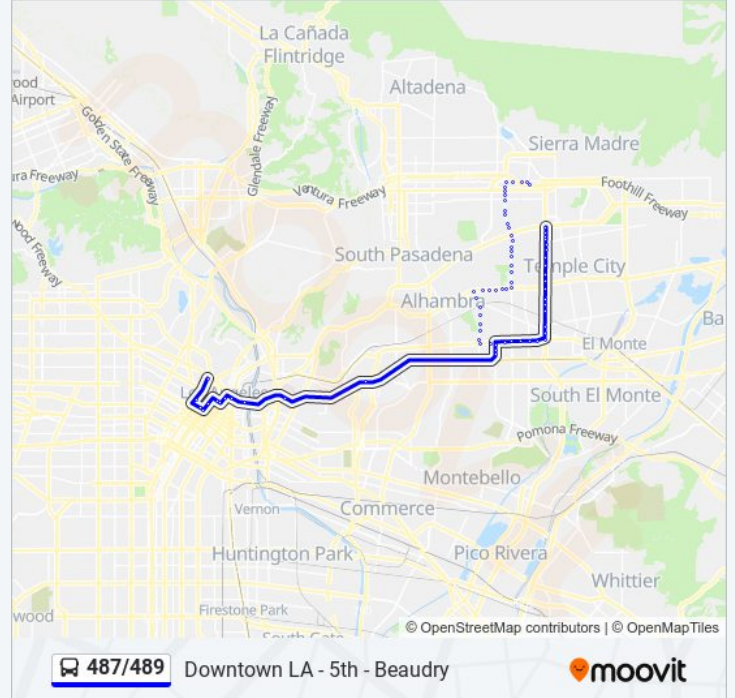

San Gabriel / Las Tunas

Las Tunas / California

Las Tunas / Country Club

Las Tunas / Del Mar

Las Tunas / San Marino

Las Tunas / Santa Anita

Mission / Las Tunas

Mission / Broadway

Ramona / Main

Ramona / Grand

Ramona / Central

Ramona / Wells

New / Shorb

Valley / New

Valley / Abbot

Del Mar / Valley

Del Mar / Norwood

Del Mar / Marshall

Cal State LA Westbound

Usc Medical Ctr Busway (West)

Union Station Patsaouras Bus Plaza

Arcadia and Los Angeles St W

Spring / Temple

1st / Broadway

1st St + Hill St

Grand / 3rd

5th & Grand Wb

5th / Flower

Beaudry / 4th

Terminal 25

Direction: Downtown LA - 5th - Flower

49 stops

[VIEW LINE SCHEDULE](#)

487/489 bus Time Schedule

Downtown LA - 5th - Flower Route Timetable: