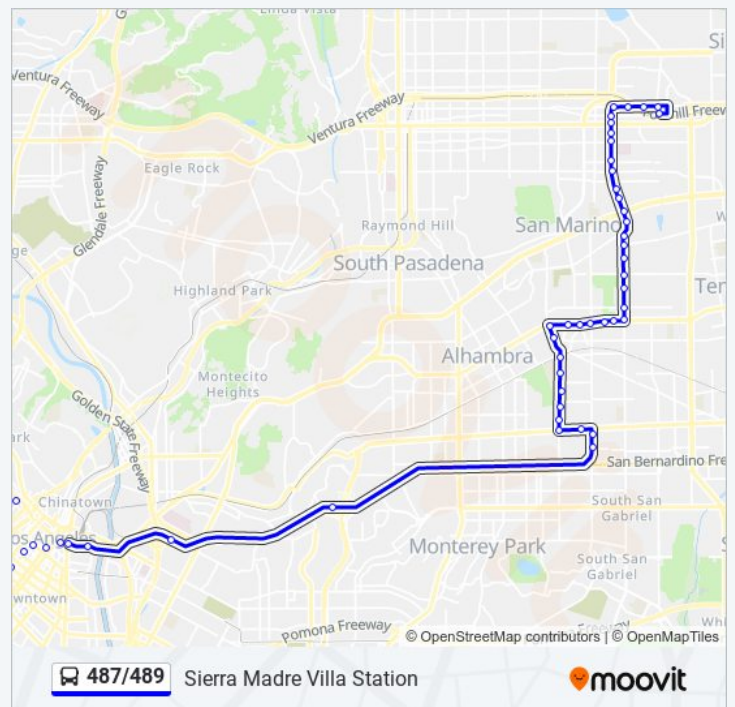

Las Tunas / Country Club

Las Tunas / Del Mar

Las Tunas / San Marino

Las Tunas / Santa Anita

Mission / Las Tunas

Mission / Broadway

Ramona / Main

Ramona / Grand

- Terminal 25
- Flower / 5th
- 6th & Flower
- 6th / Grand
- Olive / 5th
- Olive / General Thaddeus Kosciuszko
- 1st / Hill
- Spring St and 1st St E
- Aliso St and Los Angeles St E
- Union Station Patsaouras Bus Plaza
- Usc Medical Ctr Busway (East)
- Cal State LA Eastbound
- Del Mar / Marshall
- Del Mar / Bencamp
- Valley / Abbot
- Valley / New
- New / Newby
- Ramona / Wells
- Ramona / Central
- Ramona / Grand
- Ramona / Main
- Mission / Broadway
- Las Tunas / Mission
- Las Tunas / Santa Anita
- Las Tunas / San Marino
- Las Tunas / Del Mar
- Las Tunas / Country Club
- Las Tunas / California
- San Gabriel / Las Tunas
- San Gabriel / Hermosa
- San Gabriel / Garibaldi

Sierra Madre Villa Station Route Timetable:

Sunday	6:25 AM - 9:25 PM
Monday	4:52 AM - 9:37 PM
Tuesday	4:52 AM - 9:37 PM
Wednesday	4:52 AM - 9:37 PM
Thursday	4:52 AM - 9:37 PM
Friday	4:52 AM - 9:37 PM
Saturday	6:25 AM - 9:25 PM

487/489 bus Info

Direction: Sierra Madre Villa Station

Stops: 50

Trip Duration: 50 min

Line Summary:

San Gabriel / Longden

San Gabriel / Sheffield

San Gabriel / Duarte