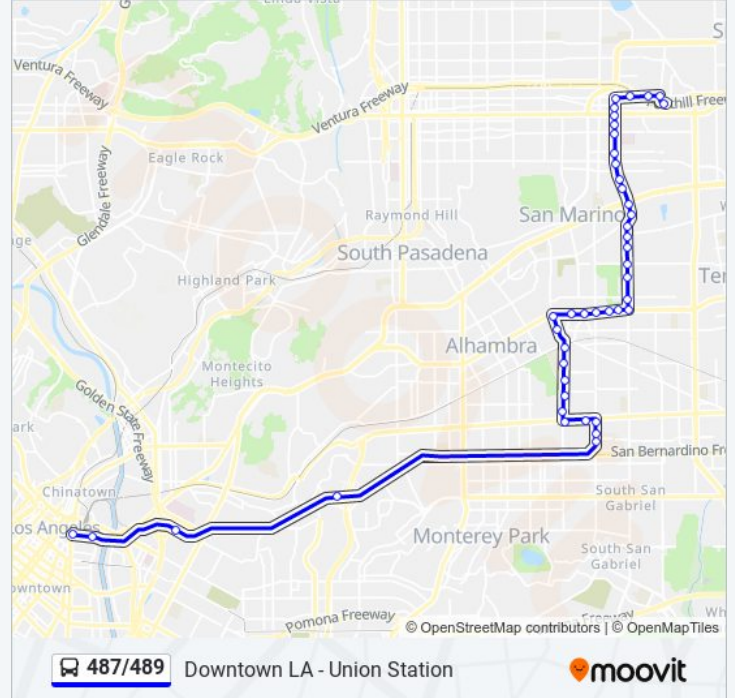

Las Tunas / Country Club

Las Tunas / Del Mar

Las Tunas / San Marino

Las Tunas / Santa Anita

Mission / Las Tunas

Mission / Broadway

Ramona / Main

Ramona / Grand

Ramona / Central

Ramona / Wells

New / Shorb

Valley / New

Valley / Abbot

Del Mar / Valley

Del Mar / Norwood

Del Mar / Marshall

Cal State LA Westbound

Usc Medical Ctr Busway (West)

Union Station Patsaouras Bus Plaza

El Monte Busway & Alameda - Union Station

Direction: Sierra Madre Villa Station

487/489 bus Time Schedule

50 stops

[VIEW LINE SCHEDULE](#)

- Terminal 25
- Flower / 5th
- 6th & Flower
- 6th / Grand
- Olive / 5th
- Olive / General Thaddeus Kosciuszko
- 1st / Hill
- Spring St and 1st St E
- Aliso St and Los Angeles St E
- Union Station Patsaouras Bus Plaza
- Usc Medical Ctr Busway (East)
- Cal State LA Eastbound
- Del Mar / Marshall
- Del Mar / Bencamp
- Valley / Abbot
- Valley / New
- New / Newby
- Ramona / Wells
- Ramona / Central
- Ramona / Grand
- Ramona / Main
- Mission / Broadway
- Las Tunas / Mission
- Las Tunas / Santa Anita
- Las Tunas / San Marino
- Las Tunas / Del Mar
- Las Tunas / Country Club
- Las Tunas / California
- San Gabriel / Las Tunas
- San Gabriel / Hermosa
- San Gabriel / Garibaldi