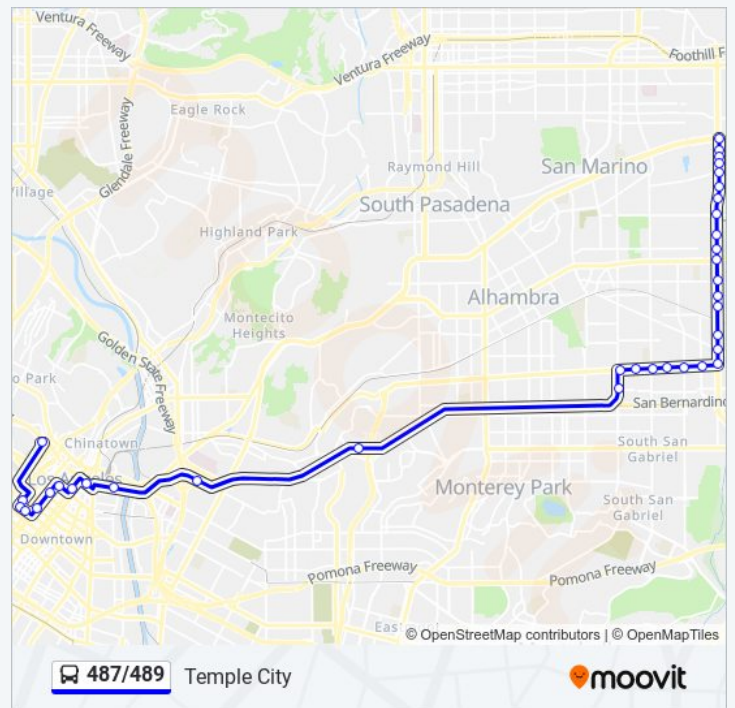

Rosemead / Emperor

Rosemead / Ardentale

Rosemead / Duarte

Rosemead / Greenwood

Rosemead / Arcadia

Rosemead / Fairview

Huntington / Rosemead

487/489 bus time schedules and route maps are available in an offline PDF at moovitapp.com. Use the [Moovit App](#) to see live bus times, train schedule or subway schedule, and step-by-step directions for all public transit in Los Angeles.