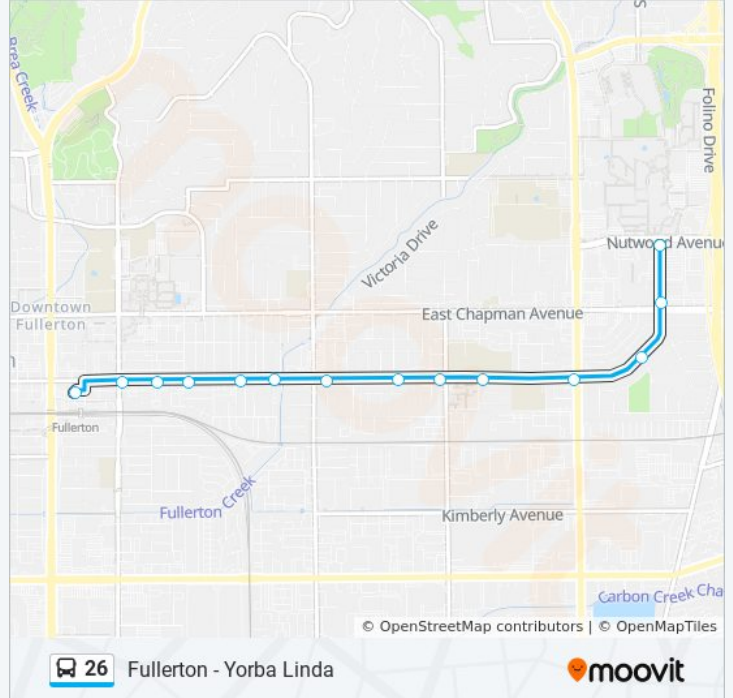

Direction: Fullerton Park and Ride

57 stops

[VIEW LINE SCHEDULE](#)

- Lemon-Main
- Imperial-Lemon
- Yorba Linda-Imperial
- Yorba Linda-Eureka
- Yorba Linda-Casa Loma
- Yorba Linda-Valley View
- Yorba Linda-Van Buren
- Yorba Linda-Prospect
- Yorba Linda-Rose
- Yorba Linda-Linda Vista
- Yorba Linda-Mccormack
- Yorba Linda-Carthage
- Yorba Linda-Valencia
- Yorba Linda-Brookhaven
- Yorba Linda-Palm
- Bradford-Yorba Linda
- Bradford-Topaz
- Bradford-Ruby

26 bus Time Schedule

Fullerton Park and Ride Route Timetable:

Sunday	5:10 AM - 9:16 PM
Monday	5:13 AM - 10:18 PM
Tuesday	5:13 AM - 10:18 PM
Wednesday	5:13 AM - 10:18 PM
Thursday	5:13 AM - 10:18 PM
Friday	5:13 AM - 10:18 PM
Saturday	5:10 AM - 9:16 PM

26 bus Info

Direction: Fullerton Park and Ride

Stops: 57

Trip Duration: 56 min

Line Summary: