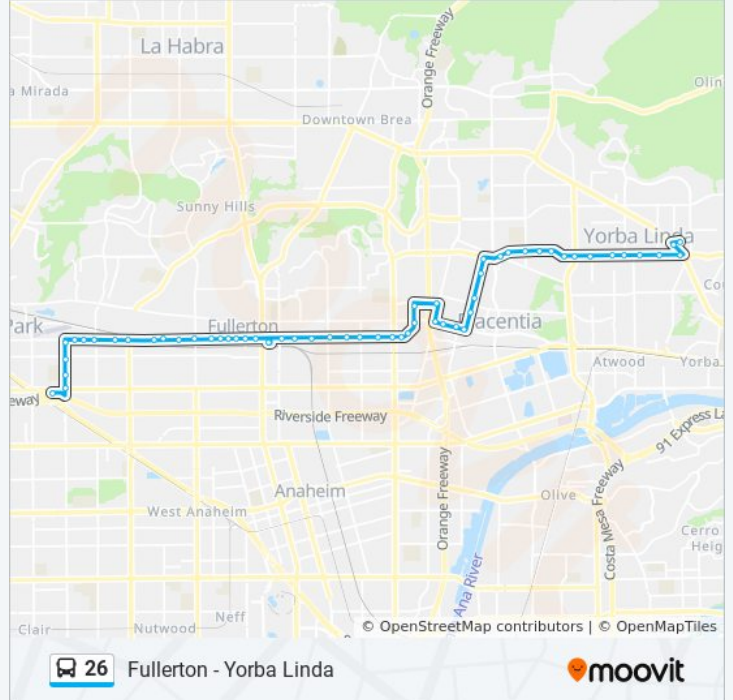

26 bus Info

Direction: Fullerton Park and Ride

Stops: 57

Trip Duration: 56 min

Line Summary:

- Bradford-Primrose
- Chapman-Bradford
- Chapman-Walnut
- Chapman-Melody
- Placentia-Chapman
- Nutwood-Placentia
- Commonwealth-Nutwood
- Commonwealth-Chapman
- Commonwealth-San Carlos
- Commonwealth-Mission
- Commonwealth-State College
- Commonwealth-Ladera Vista
- Commonwealth-Acacia
- Commonwealth-Annin
- Commonwealth-Raymond
- Commonwealth-Yale
- Commonwealth-Balcom
- Commonwealth-Lemon
- Fullerton Trans Ctr Dock 4
- Commonwealth-Malden
- Commonwealth-Highland
- Commonwealth-Short
- Commonwealth-Richman
- Commonwealth-Drake
- Commonwealth-Woods
- Commonwealth-Euclid
- Commonwealth-Citrus
- Commonwealth-Basque
- Commonwealth-Alberta
- Commonwealth-Brookhurst
- Commonwealth-Lloyd
- Commonwealth-Gilbert
- Commonwealth-Jensen

Commonwealth-Pritchard
 Magnolia-Commonwealth
 Magnolia-Valencia
 Magnolia-Olive
 Magnolia-Orangethorpe
 Fullerton Park and Ride Dock 8

Direction: Yorba Linda - Lemon and Lakeview

56 stops

[VIEW LINE SCHEDULE](#)

Fullerton Park and Ride Dock 8
 Orangethorpe-Auto Center Drive
 Magnolia-Porter
 Magnolia-Olive
 Magnolia-Valencia
 Commonwealth-Magnolia
 Commonwealth-Pritchard
 Commonwealth-Gilbert
 Commonwealth-Lloyd
 Commonwealth-Brookhurst
 Commonwealth-Basque
 Commonwealth-Citrus
 Commonwealth-Euclid
 Commonwealth-Woods
 Commonwealth-Richman
 Commonwealth-Community Center
 Commonwealth-Highland
 Commonwealth-Malden
 Fullerton Trans Ctr Dock 4
 Commonwealth-Lemon
 Commonwealth-Lawrence
 Commonwealth-Balcom
 Commonwealth-Yale

26 bus Info

Direction: Yorba Linda - Lemon and Lakeview
Stops: 56
Trip Duration: 56 min
Line Summary:

Commonwealth-Cornell

Commonwealth-Raymond

Commonwealth-Annin

Commonwealth-Acacia

Commonwealth-Mountain View