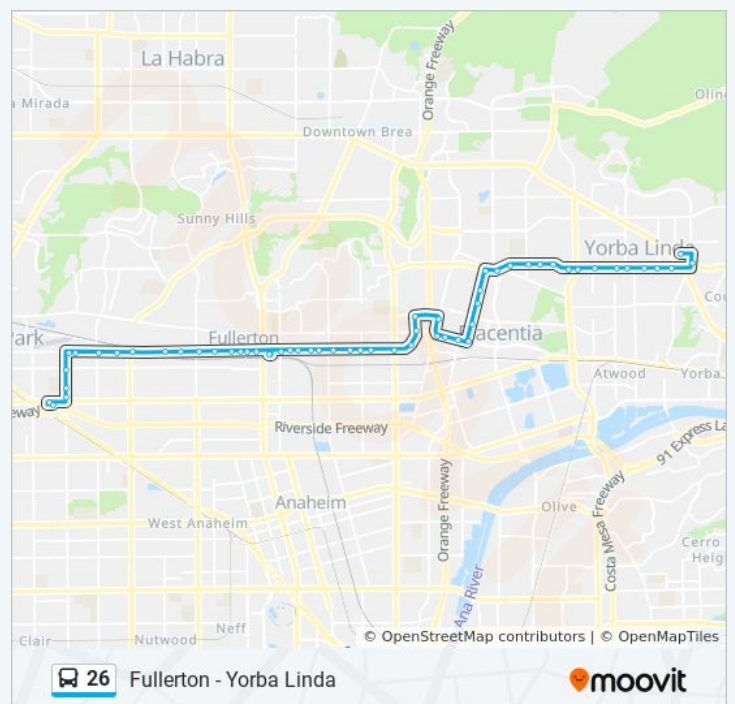

Commonwealth-Pritchard
 Magnolia-Commonwealth
 Magnolia-Valencia
 Magnolia-Olive
 Magnolia-Orangethorpe
 Fullerton Park and Ride Dock 8

Direction: Yorba Linda - Lemon and Lakeview

56 stops

[VIEW LINE SCHEDULE](#)

Fullerton Park and Ride Dock 8
 Orangethorpe-Auto Center Drive
 Magnolia-Porter
 Magnolia-Olive
 Magnolia-Valencia
 Commonwealth-Magnolia
 Commonwealth-Pritchard
 Commonwealth-Gilbert
 Commonwealth-Lloyd
 Commonwealth-Brookhurst
 Commonwealth-Basque
 Commonwealth-Citrus
 Commonwealth-Euclid
 Commonwealth-Woods
 Commonwealth-Richman
 Commonwealth-Community Center
 Commonwealth-Highland
 Commonwealth-Malden
 Fullerton Trans Ctr Dock 4
 Commonwealth-Lemon
 Commonwealth-Lawrence
 Commonwealth-Balcom
 Commonwealth-Yale

26 bus Time Schedule

Yorba Linda - Lemon and Lakeview Route
 Timetable:

Sunday	5:09 AM - 9:14 PM
Monday	5:27 AM - 9:59 PM
Tuesday	5:27 AM - 9:59 PM
Wednesday	5:27 AM - 9:59 PM
Thursday	5:27 AM - 9:59 PM
Friday	5:27 AM - 9:59 PM
Saturday	5:09 AM - 9:14 PM

26 bus Info

Direction: Yorba Linda - Lemon and Lakeview
Stops: 56
Trip Duration: 56 min
Line Summary:

Commonwealth-Cornell

Commonwealth-Raymond

Commonwealth-Annin

Commonwealth-Acacia

Commonwealth-Mountain View