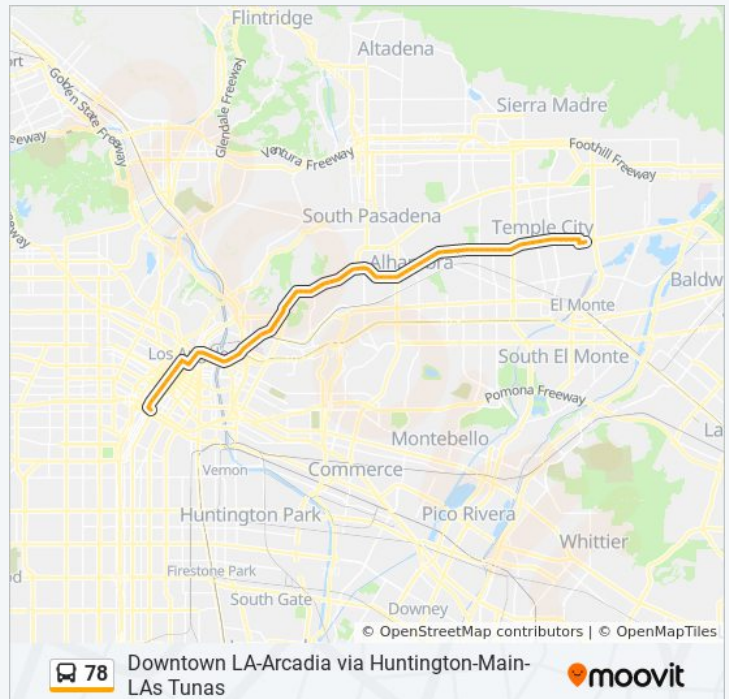

Mission / Richmond

Mission / Workman

Mission / Zonal

Mission / Valley

Mission / Main

Mission / Lincoln Park

Mission / Baldwin

Mission / Broadway

**78 bus Info**

**Direction:** Las Tunas - Live Oak

**Stops:** 80

**Trip Duration:** 76 min

**Line Summary:**

Huntington / Esmeralda

Huntington / Topaz

Huntington / Edloft

Huntington / Harriman

Huntington / Paola

Huntington / Eastern

Huntington / Pueblo

Huntington / Portola

Huntington / Van Horne

Huntington / Lifer

Huntington / Poplar