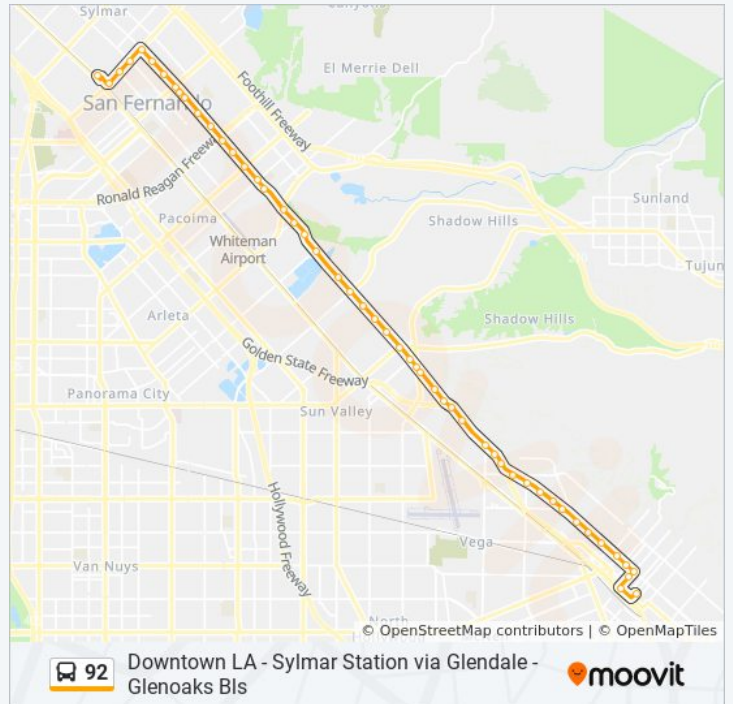

Direction: Burbank

Stops: 51

Trip Duration: 34 min

Line Summary:

Glenoaks / Griswold

Glenoaks / Arroyo

Glenoaks / Vaughn

Glenoaks / Paxton