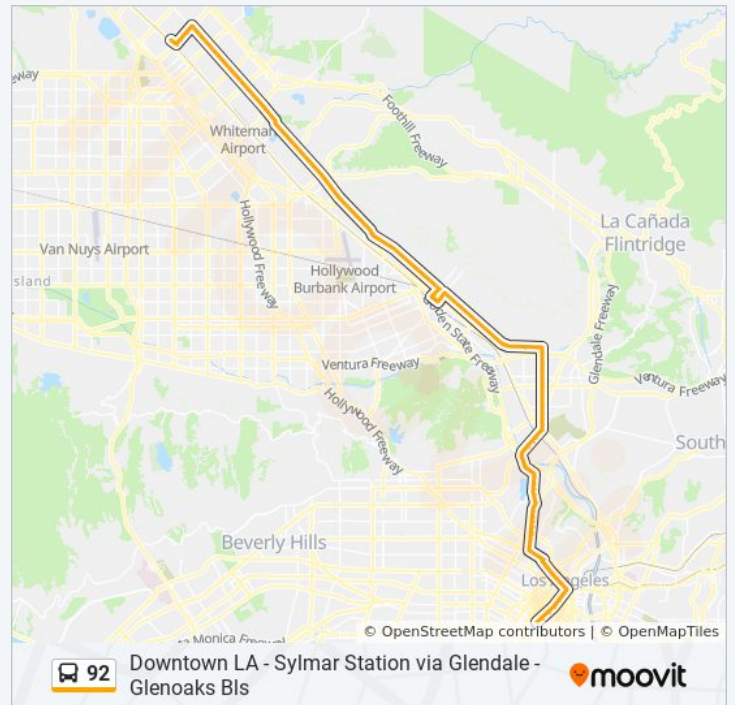

Direction: Sylmar Metrolink Station

Stops: 121

Trip Duration: 122 min

Line Summary:

Brand / Chevy Chase

Brand / Garfield

Brand / Maple

Brand / Lomita