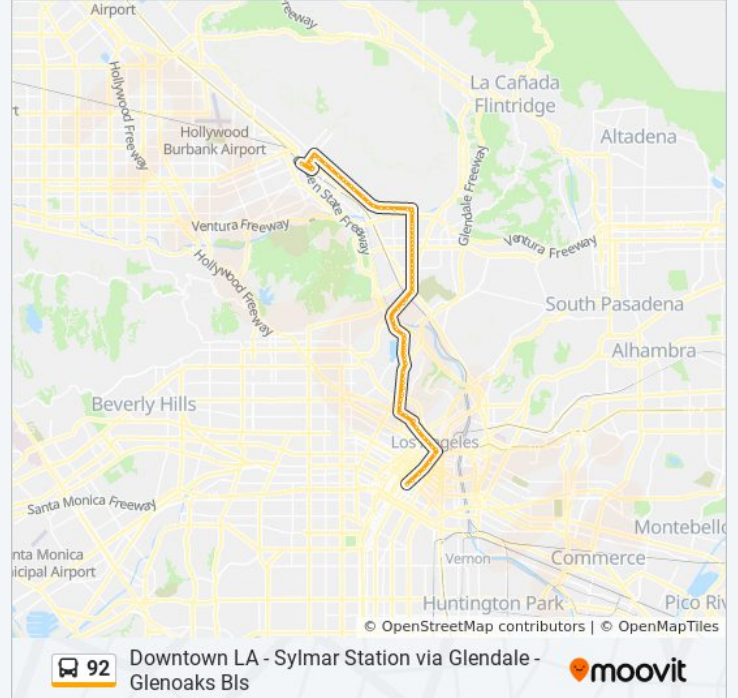

Glendale / Clifford

Glendale / Fargo

Glendale / Cove

Glendale / Earl

Glendale / Deane

Glendale / Silver Lake

Glendale / Fletcher

Glendale / Farwell

Glendale / Locksley

Glendale / Waverly

Glendale / Riverside

Glendale / Glenhurst

Glendale / Atwater

Glendale / LA Clede

Brand / San Fernando

Brand / Eulalia

Brand / Los Feliz

Brand / Magnolia

Brand / Chevy Chase

Brand / Garfield

Brand / Maple

Brand / Lomita

Brand / Colorado

Brand at Harvard

Brand & Broadway

Brand / Wilson

Brand / California

Brand / Lexington

Brand at Milford

Brand / Monterey

Glenoaks / Brand

Central / Glenoaks

Glenoaks / Pacific