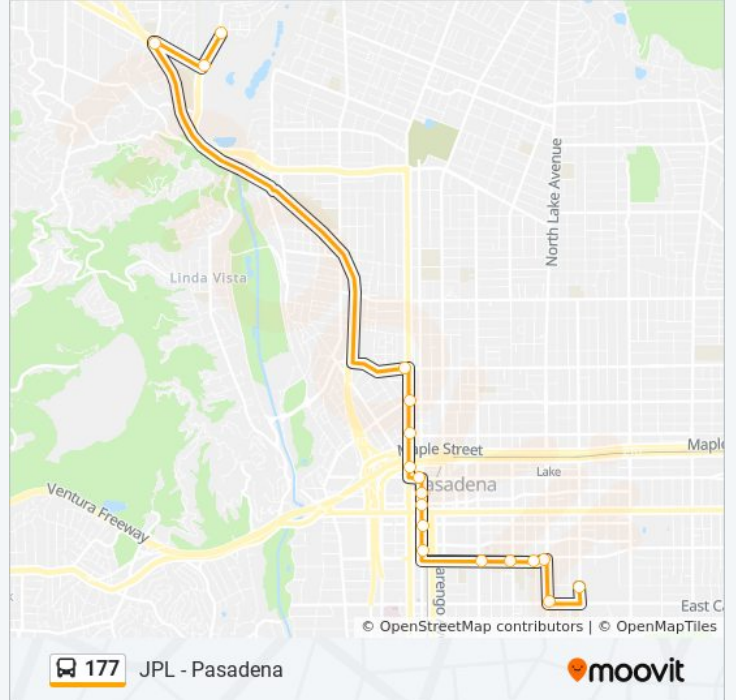

177 bus Info

Direction: Caltech

Stops: 19

Trip Duration: 28 min

Line Summary:

Direction: JPL

19 stops

[VIEW LINE SCHEDULE](#)

- Wilson / Del Mar
- Del Mar / Mentor
- Del Mar / Lake
- Del Mar / Hudson
- Del Mar / El Molino
- Del Mar / Los Robles
- Raymond / Del Mar
- Raymond / Green
- Raymond / Union
- Raymond / Holly
- Walnut / Raymond
- Fair Oaks / Corson
- Fair Oaks / Villa
- Fair Oaks / Orange Grove
- Mountain / Fair Oaks
- Mountain St & Sunset Ave
- Foothill / Crown
- Oak Grove / Foothill

177 bus Time Schedule

JPL Route Timetable:

Sunday	Not Operational
Monday	5:20 AM - 6:57 PM
Tuesday	5:20 AM - 6:57 PM
Wednesday	5:20 AM - 6:57 PM
Thursday	5:20 AM - 6:57 PM
Friday	5:20 AM - 6:57 PM
Saturday	Not Operational

177 bus Info

Direction: JPL

Stops: 19

Trip Duration: 24 min

Line Summary:

177 bus time schedules and route maps are available in an offline PDF at moovitapp.com. Use the [Moovit App](#) to see live bus times, train schedule or subway schedule, and step-by-step directions for all public transit in Los Angeles.