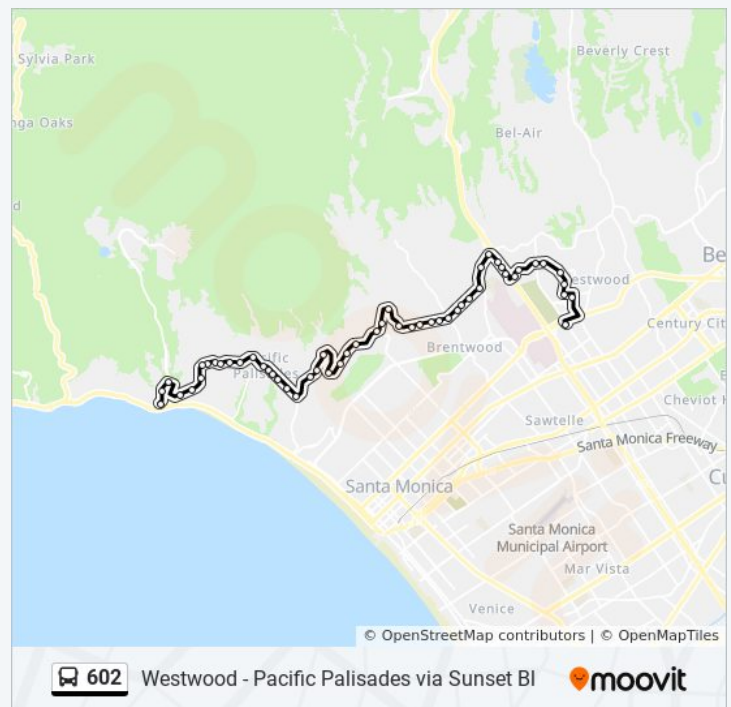

Westwood / UCLA Route Timetable:

Sunday	12:23 AM - 11:50 PM
Monday	12:23 AM - 11:50 PM
Tuesday	12:23 AM - 11:50 PM
Wednesday	12:23 AM - 11:50 PM
Thursday	12:23 AM - 11:50 PM
Friday	12:23 AM - 11:50 PM
Saturday	12:23 AM - 11:50 PM

**602 bus Info**

**Direction:** Westwood / UCLA

**Stops:** 54

**Trip Duration:** 43 min

**Line Summary:**

Sunset / Cliffwood

Sunset / Anita

Sunset / Carmelina