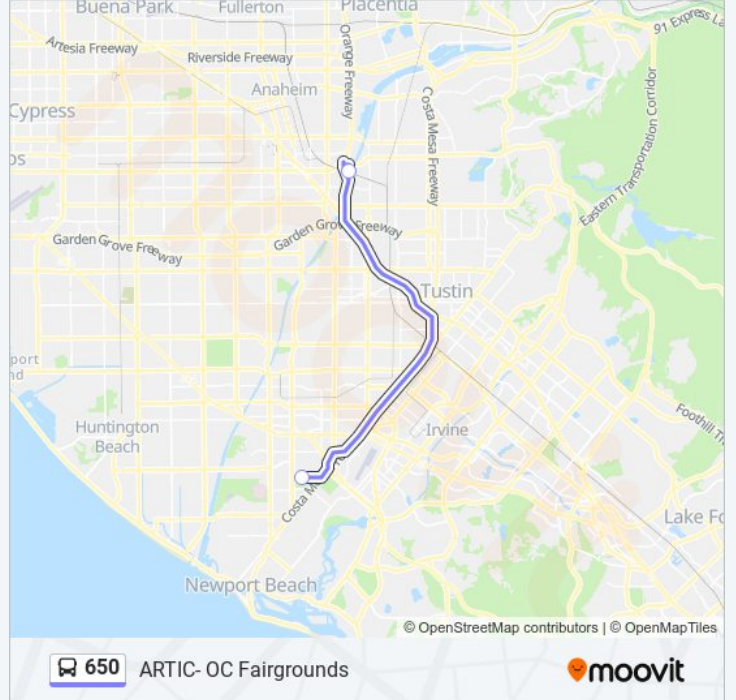

### Direction: 650 OC Fair Express - Artic

2 stops

[VIEW LINE SCHEDULE](#)

Artic - Dock 7

1050 Arlington-Boarding Dock

### 650 bus Info

**Direction:** 650 OC Fair Express - Artic

**Stops:** 2

**Trip Duration:** 25 min

**Line Summary:**

**Direction: 650 OC Fair Express - Artic**

2 stops

[VIEW LINE SCHEDULE](#)

**650 bus Info**

**Direction:** 650 OC Fair Express - Artic

**Stops:** 2

**Trip Duration:** 30 min

**Line Summary:**

 **650** ARTIC- OC Fairgrounds

**Direction: OC Fair Express - Artic**

2 stops

**650 bus Info**

**Direction:** OC Fair Express - Artic

**Stops:** 2

**Trip Duration:** 25 min

**Line Summary:**

 [650 bus Line Map](#)

**Direction: OC Fair Express - Artic**

2 stops