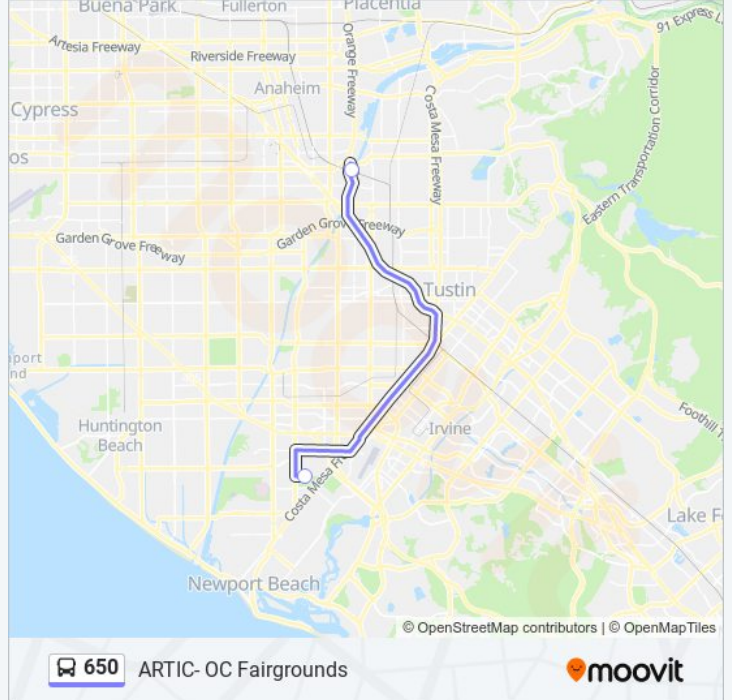

### Direction: 650 OC Fair Express - Artic

2 stops

[VIEW LINE SCHEDULE](#)

Artic - Dock 7

1050 Arlington-Boarding Dock

### 650 bus Info

**Direction:** 650 OC Fair Express - Artic

**Stops:** 2

**Trip Duration:** 25 min

**Line Summary:**

**Direction: 650 OC Fair Express - Artic**

2 stops

[VIEW LINE SCHEDULE](#)

**650 bus Info**

**Direction:** 650 OC Fair Express - Artic

**Stops:** 2

**Trip Duration:** 30 min

**Line Summary:**

 **650** ARTIC- OC Fairgrounds

**Direction: OC Fair Express - Artic**

2 stops

**650 bus Info**

**Direction:** OC Fair Express - Artic

**Stops:** 2

**Trip Duration:** 25 min

**Line Summary:**

 [650 bus Line Map](#)

**Direction: OC Fair Express - Artic**

2 stops