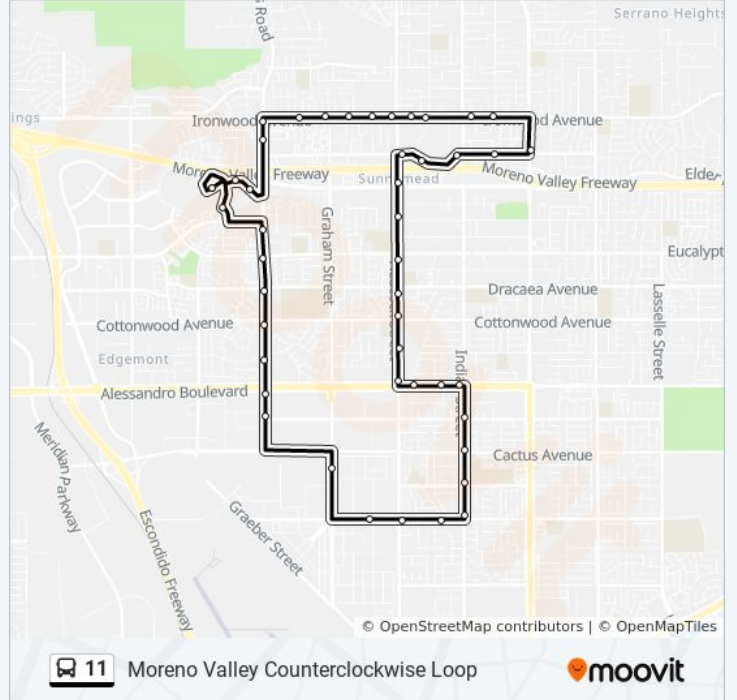

### Direction: Moreno Valley Clockwise Loop

36 stops

[VIEW LINE SCHEDULE](#)

- Moreno Valley Mall
- Centerpoint FS Town Circle
- Pigeon Pass FS Chambray
- Pigeon Pass Ns Ironwood
- Ironwood Opp. Chesapeake
- Ironwood FS Buckthorn
- Ironwood FS Gary Ct.
- Ironwood at Swegles
- Ironwood FS Kristen
- Heacock FS Sunnymead
- Heacock FS Fir
- Heacock FS Eucalyptus
- Heacock FS Dracaea
- Heacock FS Cottonwood
- Heacock FS Bay
- Alessandro FS Heacock
- Indian FS Alessandro
- Indian FS Brodiaea
- Indian FS Cactus
- Indian FS Delphinium
- JFK FS Indian
- JFK FS Pepper

### Direction: Moreno Valley Counterclockwise Loop

38 stops

[VIEW LINE SCHEDULE](#)

Moreno Valley Mall

Heritage FS Town Circle

Frederick FS Towngate

Frederick FS Eucalyptus

Frederick FS Dracaea

Heacock FS Fir

Heacock FS Sunnymead

Heacock FS Hemlock

Ironwood FS Heacock

Ironwood Opp. Webb

Ironwood FS Bayless

Ironwood FS Graham

Ironwood FS Dream

Pigeon Pass FS Ironwood

Pigeon Pass FS Chambray

Centerpoint FS Center Plaza

Centerpoint Ns Town Circle

Moreno Valley Mall

11 bus time schedules and route maps are available in an offline PDF at [moovitapp.com](https://moovitapp.com). Use the [Moovit App](#) to see live bus times, train schedule or subway schedule, and step-by-step directions for all public transit in Los Angeles.