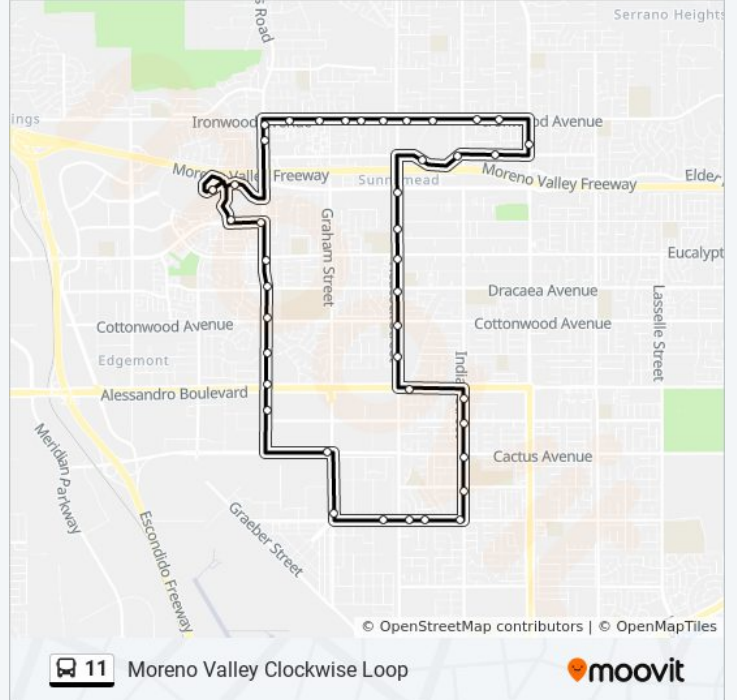

### Direction: Moreno Valley Clockwise Loop

36 stops

[VIEW LINE SCHEDULE](#)

- Moreno Valley Mall
- Centerpoint FS Town Circle
- Pigeon Pass FS Chambray
- Pigeon Pass Ns Ironwood
- Ironwood Opp. Chesapeake
- Ironwood FS Buckthorn
- Ironwood FS Gary Ct.
- Ironwood at Swegles
- Ironwood FS Kristen
- Heacock FS Sunnymead
- Heacock FS Fir
- Heacock FS Eucalyptus
- Heacock FS Dracaea
- Heacock FS Cottonwood
- Heacock FS Bay
- Alessandro FS Heacock
- Indian FS Alessandro
- Indian FS Brodiaea
- Indian FS Cactus
- Indian FS Delphinium
- JFK FS Indian
- JFK FS Pepper

### 11 bus Info

**Direction:** Moreno Valley Clockwise Loop

**Stops:** 36

**Trip Duration:** 60 min

**Line Summary:**

JFK Ns Heacock

Meyer Ns 6th

N St Ns 6th

### Direction: Moreno Valley Counterclockwise Loop

38 stops

[VIEW LINE SCHEDULE](#)

Moreno Valley Mall

Heritage FS Town Circle

Frederick FS Towngate

Frederick FS Eucalyptus

Frederick FS Dracaea

### 11 bus Time Schedule

Moreno Valley Counterclockwise Loop Route  
Timetable:

Sunday	10:33 AM - 6:33 PM
Monday	8:50 AM - 7:20 PM
Tuesday	8:50 AM - 7:20 PM
Wednesday	8:50 AM - 7:20 PM
Thursday	8:50 AM - 7:20 PM
Friday	8:50 AM - 7:20 PM
Saturday	10:33 AM - 6:33 PM