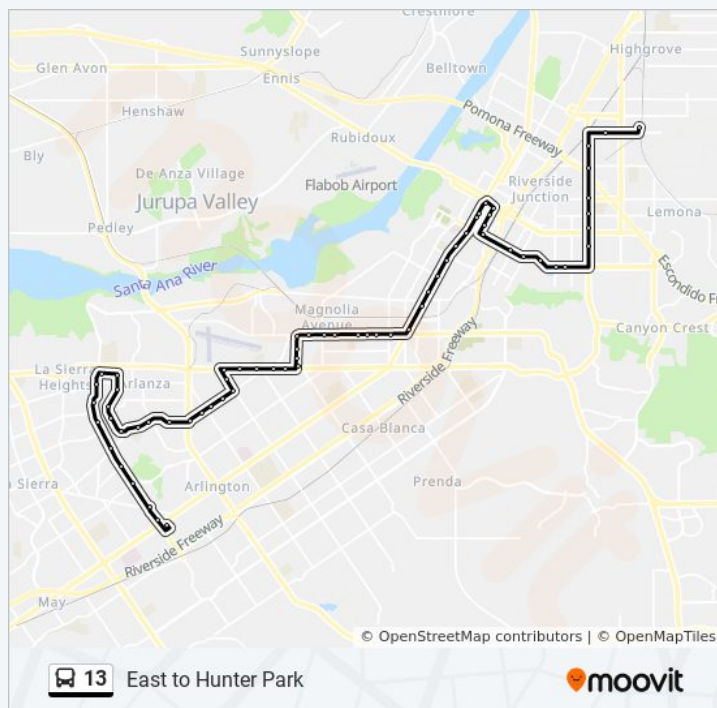

Direction: East to Hunter Park

Stops: 65

Trip Duration: 74 min

Line Summary:

Central FS Cumberland

Central FS Palm

Magnolia Ns Sunnyside

Magnolia FS Elizabeth