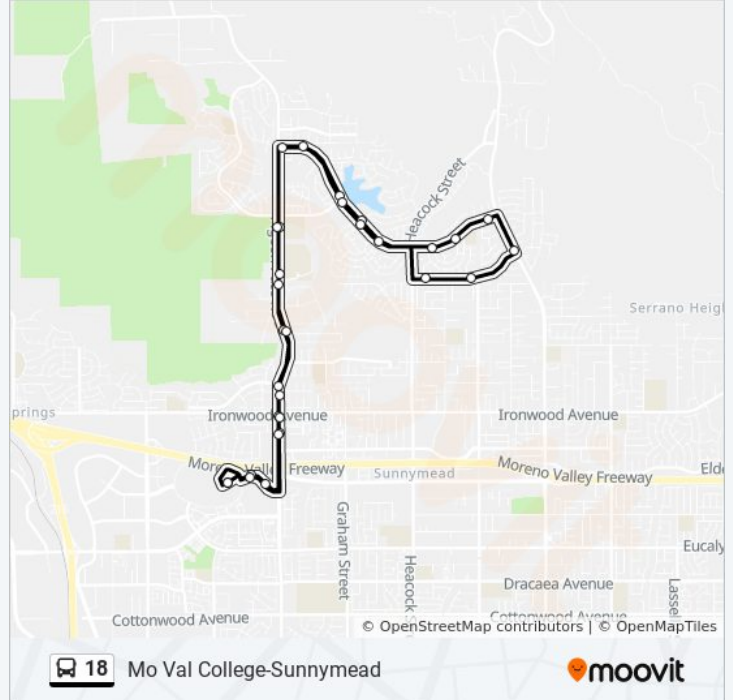

Mo Val College-Sunnymead

Get The App

The 18 bus line Mo Val College-Sunnymead has one route. For regular weekdays, their operation hours are: (1) North to Sunnymd Rnch via Mo Val Mall: 6:19 AM - 8:35 PM
Use the Moovit App to find the closest 18 bus station near you and find out when is the next 18 bus arriving.

- Moreno Valley Mall
- Centerpoint FS Town Circle
- Pigeon Pass FS Chambray
- Pigeon Pass Ns Ironwood
- Pigeon Pass Ns Climbing Rose
- Pigeon Pass FS Sonnet
- Pigeon Pass FS Cougar Canyon
- Pigeon Pass Ns Old Lake
- Sunnymead Ranch FS Pigeon Pass
- Sunnymead Ranch FS Old Lake
- Sunnymead Ranch FS Village Rd N
- Sunnymead Ranch FS Village Rd S
- Sunnymead Ranch FS Old Country Road
- Sunnymead Ranch Ns Old Country Road
- Sunnymead Ranch Ns Perris
- Perris Ns Manzanita
- Manzanita FS Indian
- Manzanita Ns Heacock
- Sunnymead Ranch Ns Village
- Sunnymead Ranch FS Old Lake
- Sunnymead Ranch FS via Del Norte

18 bus Info
Direction: North to Sunnymd Rnch via Mo Val Mall
Stops: 30
Trip Duration: 44 min
Line Summary:

Pigeon Pass FS Old Lake

Pigeon Pass FS Cougar Canyon

Pigeon Pass FS Western Ridge

Pigeon Pass FS Climbing Rose

Pigeon Pass FS Ironwood

Pigeon Pass FS Chambray

Centerpoint FS Center Plaza

Centerpoint Ns Town Circle

Moreno Valley Mall

18 bus time schedules and route maps are available in an offline PDF at moovitapp.com. Use the [Moovit App](#) to see live bus times, train schedule or subway schedule, and step-by-step directions for all public transit in Los Angeles.