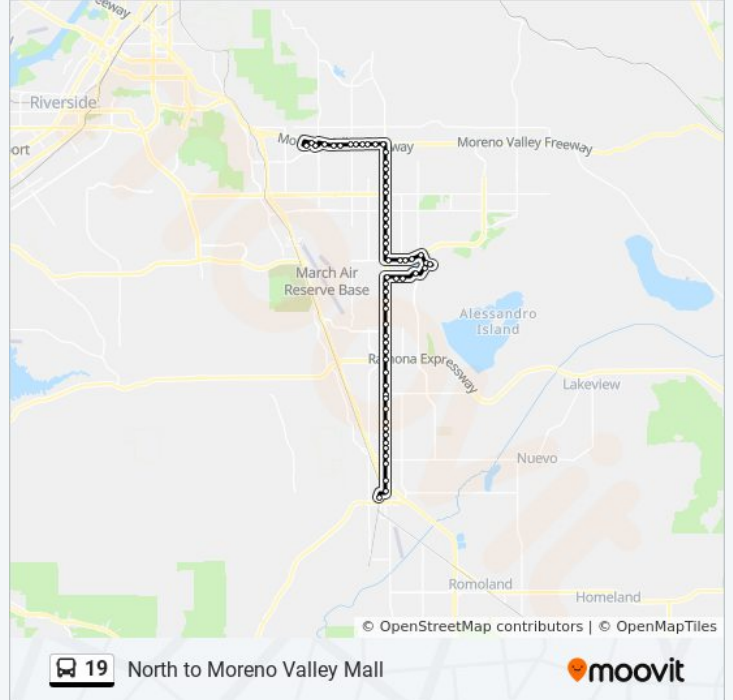

North to Moreno Valley Mall

Get The App

The 19 bus line (North to Moreno Valley Mall) has 4 routes. For regular weekdays, their operation hours are:
 (1) North to Moreno Valley Mall: 8:13 AM - 9:42 PM
 (2) North to Moreno Valley Mall via Starcrst: 5:06 AM - 6:08 PM
 (3) South to Perris Transit Center: 7:58 AM - 10:52 PM
 (4) South to Perris Trnsctr Viastarcst: 4:08 AM - 5:45 PM
 Use the Moovit App to find the closest 19 bus station near you and find out when is the next 19 bus arriving.

Direction: North to Moreno Valley Mall
 61 stops
[VIEW LINE SCHEDULE](#)

19 bus Time Schedule
 North to Moreno Valley Mall Route Timetable:

Sunday	5:11 AM - 9:23 PM
Monday	8:13 AM - 9:42 PM
Tuesday	8:13 AM - 9:42 PM
Wednesday	8:13 AM - 9:42 PM
Thursday	8:13 AM - 9:42 PM
Friday	8:13 AM - 9:42 PM
Saturday	5:11 AM - 9:23 PM

19 bus Info
Direction: North to Moreno Valley Mall
Stops: 61
Trip Duration: 64 min
Line Summary:

- Perris FS San Michelle
- Perris FS Slate Creek
- Perris FS Northern Dancer
- Krameria FS Perris
- Krameria FS Saddlebrook
- Krameria FS Kitching
- Krameria FS Vista Conejo
- Lasselle Ns Cahuilla
- Moreno Valley College Campus
- Lasselle FS College Dr.
- Iris FS Lasselle
- Iris FS Los Cabos
- Iris FS Patata
- Iris FS Bluechip
- Iris Ns Perris
- Perris FS Santiago
- Perris FS Gentian
- Perris FS Filaree
- Perris FS JFK
- Perris FS Delphinium
- Perris FS Cactus
- Perris FS Brodiaea
- Perris FS Alessandro
- Perris FS Bay
- Perris FS Cottonwood
- Perris FS Dracaea
- Perris + Eucalyptus
- Perris FS Fir
- Sunnymead FS Perris
- Sunnymead at Bowling Alley
- Sunnymead FS Indian
- Sunnymead FS Back Way
- Sunnymead Ns Heacock

Sunnymead FS Heacock
Sunnymead FS Moval Plaza
Sunnymead FS Graham
Sunnymead Ns Frederick
Centerpoint FS Center Plaza
Centerpoint Ns Town Circle
Moreno Valley Mall

Direction: North to Moreno Valley Mall via Starcrst