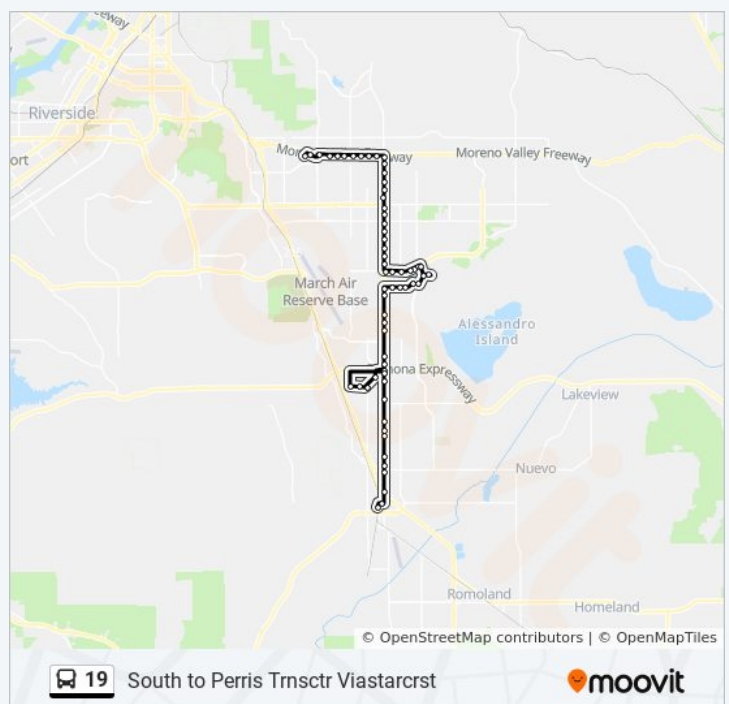

Direction: South to Perris Trnsctr Viastarcst

62 stops

[VIEW LINE SCHEDULE](#)

Moreno Valley Mall
 Centerpoint FS Town Circle
 Sunnymead FS Frederick
 Sunnymead Ns Graham
 Sunnymead Ns Moval Plaza
 Sunnymead FS Moval Plaza
 Sunnymead FS Heacock
 Sunnymead Ns Back Way
 Sunnymead FS Indian
 Sunnymead Ns Perris Blvd Off Ramp
 Perris FS Sunnymead
 Perris FS Fir
 Perris + Eucalyptus
 Perris FS Dracaea
 Perris FS Cottonwood
 Perris FS Bay
 Perris FS Alessandro
 Perris FS Brodiaea
 Perris FS Cactus
 Perris FS Delphinium
 Perris FS JFK
 Perris FS Filaree

19 bus Time Schedule

South to Perris Trnsctr Viastarcst Route Timetable:

Sunday	Not Operational
Monday	4:08 AM - 5:45 PM
Tuesday	4:08 AM - 5:45 PM
Wednesday	4:08 AM - 5:45 PM
Thursday	4:08 AM - 5:45 PM
Friday	4:08 AM - 5:45 PM
Saturday	Not Operational

19 bus Info

Direction: South to Perris Trnsctr Viastarcst

Stops: 62

Trip Duration: 76 min

Line Summary:

Perris FS Gentian

Perris FS Santiago

Iris FS Perris