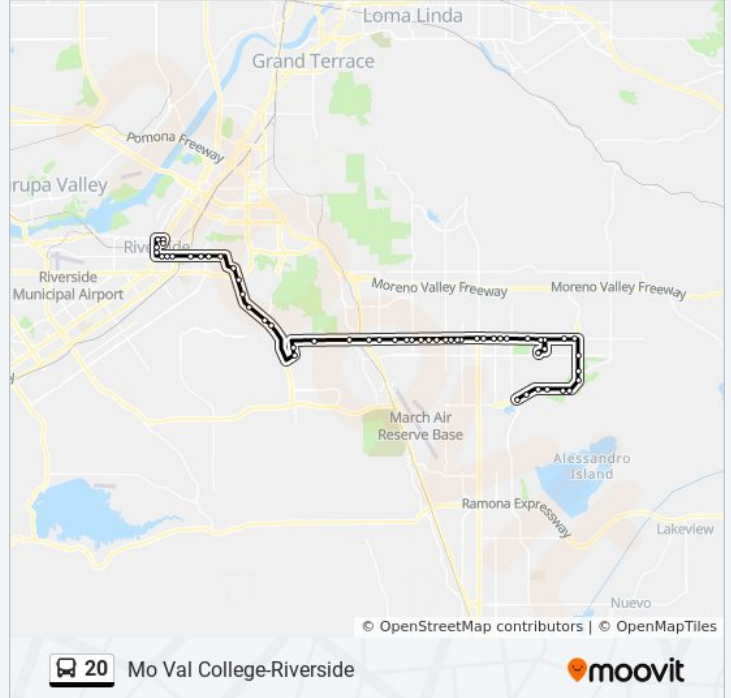

Nason FS Brodiaea

Riverside University Medical Center

Alessandro Opp. Country Squire

Alessandro FS Morrison

Alessandro FS Chervil Ct.

Alessandro 25634 at MV School Dist.

Alessandro FS Kitching/ Library

Alessandro Ns Perris

Alessandro FS Perris

Alessandro FS Indian

Alessandro FS via Vargas

Alessandro Ns Ramsdell

Alessandro FS Heacock

Alessandro FS Alessandro Plaza

Alessandro FS Graham

Alessandro FS Chagall

Alessandro FS Frederick

Alessandro Ns Courage

Alessandro FS Elsworth

Alessandro FS Day

Alessandro FS Old Hwy 215

Alessandro Ns Sangorgonio

Alessandro Ns Barton

Mission Grove Ns Mission Village

Mission Grove Opp. Northrop

Alessandro FS Cannon

Alessandro FS Canyon Crest

Alessandro Ns via Vista

Alessandro FS Century

Alessandro Ns Chicago

Alessandro FS Glenhaven

Central FS Falkirk

Central Ns Victoria