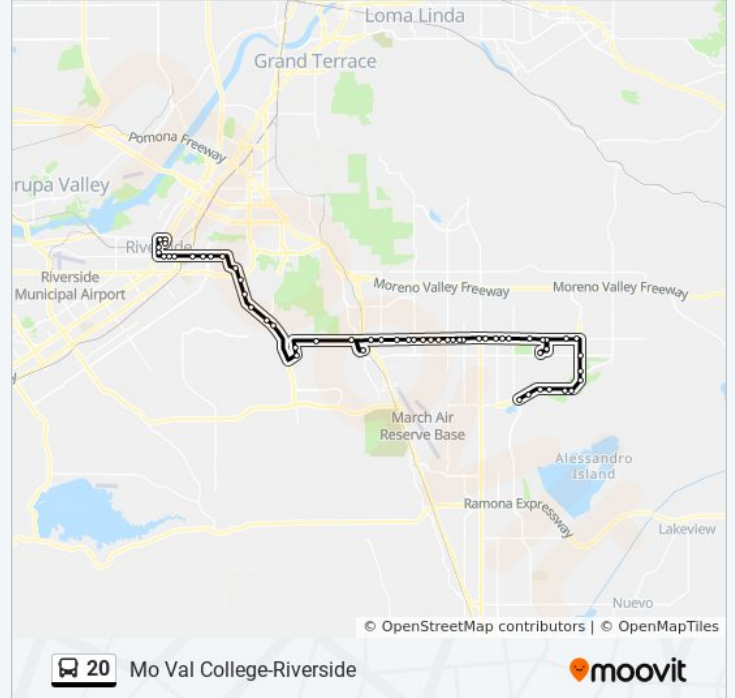

20 bus Info

Direction: West to Magnolia & Elizabeth via Metrolink

Stops: 56

Trip Duration: 81 min

Line Summary:

Alessandro Ns Perris

Alessandro FS Perris

Alessandro FS Indian

Central Ns Rumsey

Central Opp 3300 Memorial Park

Central FS Riverside

Central FS San Diego

Central FS De Anza

Brockton + Beatty

Brockton Opp. Gardena (Dmv)

Jurupa FS Brockton