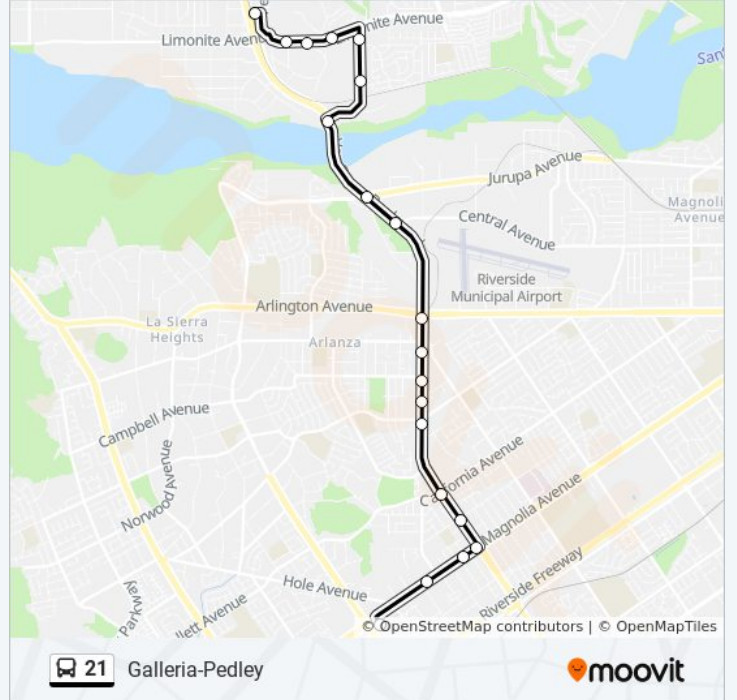

**Direction: North to Pedley Metrolink Station**

19 stops

[VIEW LINE SCHEDULE](#)

- Galleria @ Tyler
- Magnolia Ns Harrison
- Van Buren FS Magnolia
- Van Buren FS California
- Van Buren Ns Colorado/ Wells
- Van Buren FS Audrey
- Van Buren FS Philbin
- Van Buren FS Jackson
- Van Buren FS Arlington
- Van Buren FS Central
- Van Buren FS Jurupa
- Van Buren Ns Clay
- Clay FS Linares
- Clay FS Haven View
- Limonite FS Clay
- Limonite FS Baldwin
- Limonite Ns Pedley
- Pedley FS Limonite
- Jurupa Valley/Pedley Station

**21 bus Info**

**Direction:** North to Pedley Metrolink Station

**Stops:** 19

**Trip Duration:** 27 min

**Line Summary:**

**Direction: South to Galleria at Tyler**

20 stops

[VIEW LINE SCHEDULE](#)

**21 bus Time Schedule**

South to Galleria at Tyler Route Timetable:

Sunday	8:13 AM - 6:55 PM
Monday	7:00 AM - 8:46 PM
Tuesday	7:00 AM - 8:46 PM
Wednesday	7:00 AM - 8:46 PM
Thursday	7:00 AM - 8:46 PM
Friday	7:00 AM - 8:46 PM
Saturday	8:13 AM - 6:55 PM

**21 bus Info**

**Direction:** South to Galleria at Tyler

**Stops:** 20

**Trip Duration:** 29 min

**Line Summary:**

Magnolia FS Harrison

Galleria @ Tyler

21 bus time schedules and route maps are available in an offline PDF at [moovitapp.com](https://moovitapp.com). Use the [Moovit App](#) to see live bus times, train schedule or subway schedule, and step-by-step directions for all public transit in Los Angeles.