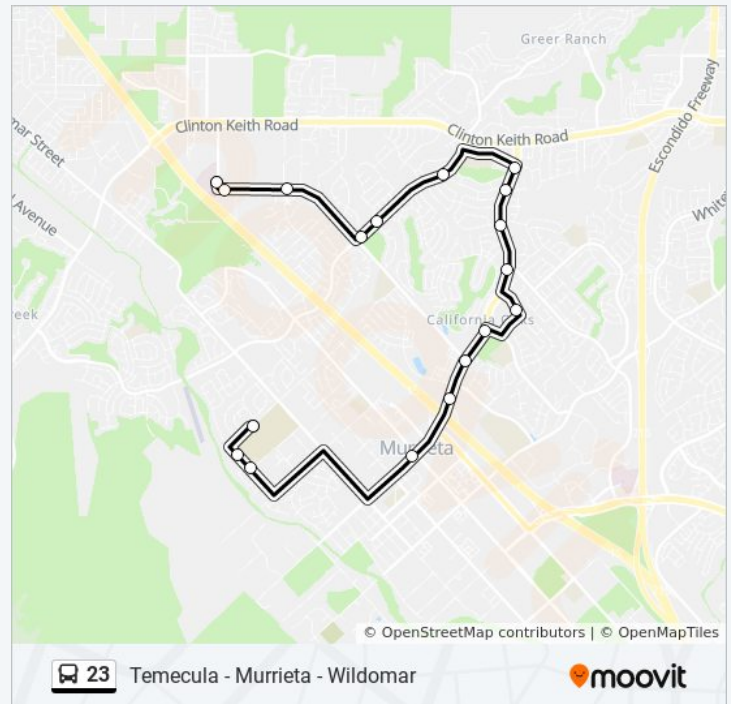

Wildomar Trl Ns Dunn

Grand FS Wildomar Trl

Grand Ns Gruwell

Palomar Ns Wildomar Trl

18 stops

[VIEW LINE SCHEDULE](#)

- Inland Valley Dr at 36485 Hospital
- Prielipp FS Inland Valley
- Prielipp FS Elizabeth
- Nutmeg FS Jackson
- Nutmeg FS via De Gema Linda
- Nutmeg Ns Falconer
- California Oaks FS St. Raphael
- California Oaks FS Falconer
- California Oaks FS Morning Dove
- California Oaks FS Hancock
- Skyview Ridge 24425 Ns Amanda Park Apt.
- California Oaks FS Lincoln
- California Oaks FS Jackson
- California Oaks FS Calf. Oaks Plaza
- Kalmia FS Jefferson
- Hayes @ Adult Education School
- Hayes Ns Nighthawk
- Nighthawk at Murrieta Valley H.S.

South to Murrieta Valley High School Route
Timetable:

Sunday	Not Operational
Monday	7:43 AM
Tuesday	7:43 AM
Wednesday	7:43 AM
Thursday	7:43 AM
Friday	7:43 AM
Saturday	Not Operational

23 bus Info

Direction: South to Murrieta Valley High School

Stops: 18

Trip Duration: 26 min

Line Summary:

Direction: South to Temecula Promenade Mall

47 stops

[VIEW LINE SCHEDULE](#)

- Palomar Ns Wildomar Trl
- Palomar FS South Pasadena
- Palomar Opp. Arnold
- Catt FS Palomar