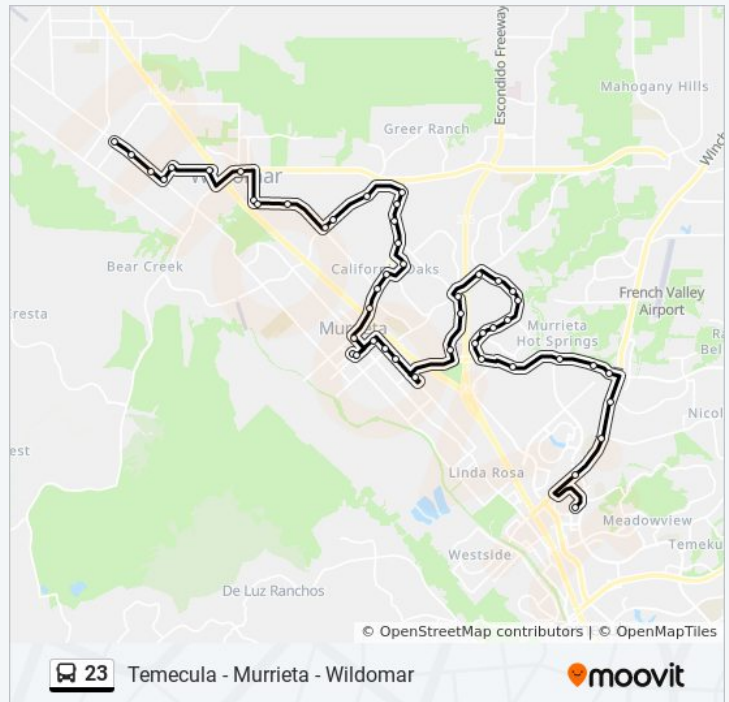

Alta Murrieta FS Rockcrest

Saturday

7:19 AM - 5:46 PM

23 bus Info

Direction: South to Temecula Promenade Mall

Stops: 47

Trip Duration: 81 min

Line Summary: