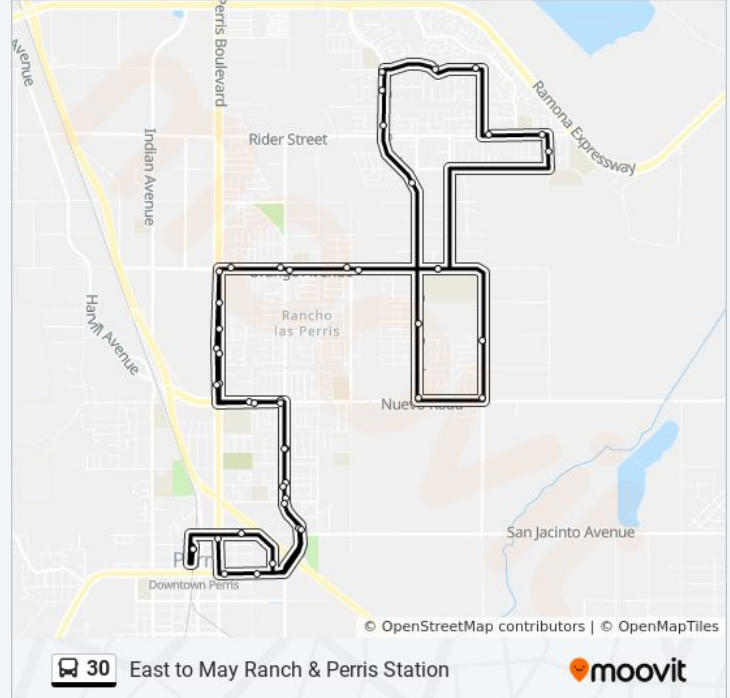

May Ranch FS Morgan

Evans FS May Ranch

Evans FS Limousin

Evans FS Marigold

Evans FS Old Evans

Orange Vista High School

Dunlap FS Citrus

Dunlap Ns Nuevo

Evans FS Nuevo

Evans FS Citrus

Orange FS Murrieta

Orange FS Redlands

Orange Ns Perris

Perris FS Citrus

Nuevo FS Ruby

Nuevo Ns Redlands

Redlands Ns Mildred

Redlands FS Jarvis

Redlands FS Dale

Redlands Ns San Jacinto

Wilkerson & Fourth

San Jacinto Ns F St

Perris Transit Center

30 bus time schedules and route maps are available in an offline PDF at moovitapp.com. Use the [Moovit App](#) to see live bus times, train schedule or subway schedule, and step-by-step directions for all public transit in Los Angeles.

[About Moovit](#) • [MaaS Solutions](#) • [Supported Countries](#) • [Mooviter Community](#)

© 2024 Moovit - All Rights Reserved

Check Live Arrival Times