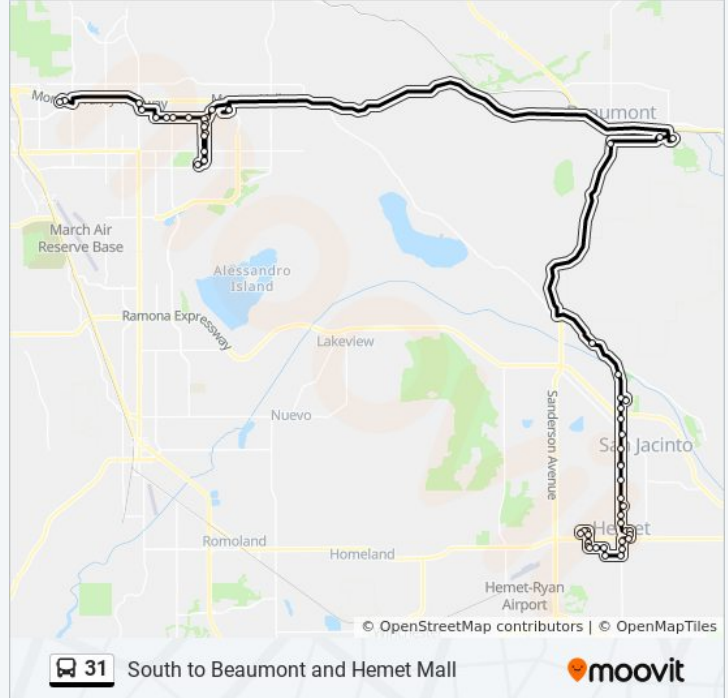

Super Walmart at Moreno Beach Dr

Sun Lakes Village Dr.

Walmart

Beaumont FS First

Gilman Springs 19625 Golden Era Prod.

Gilman Springs FS Soboba

Mt. San Jacinto College San Jacinto

31 bus time schedules and route maps are available in an offline PDF at moovitapp.com. Use the [Moovit App](#) to see live bus times, train schedule or subway schedule, and step-by-step directions for all public transit in Los Angeles.

[About Moovit](#) • [MaaS Solutions](#) • [Supported Countries](#) • [Mooviter Community](#)

© 2024 Moovit - All Rights Reserved

Check Live Arrival Times