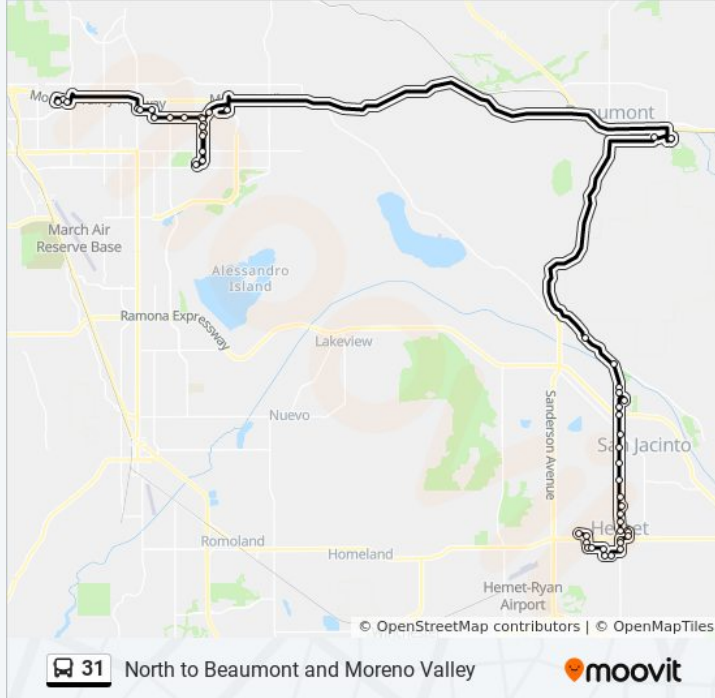

31 bus Time Schedule

North to Beaumont and Moreno Valley Route

Timetable:

Sunday	7:33 AM - 5:59 PM
Monday	5:33 AM - 6:28 PM
Tuesday	5:33 AM - 6:28 PM
Wednesday	5:33 AM - 6:28 PM
Thursday	5:33 AM - 6:28 PM
Friday	5:33 AM - 6:28 PM
Saturday	7:33 AM - 5:59 PM

31 bus Info

Direction: North to Beaumont and Moreno Valley

Stops: 27

Trip Duration: 90 min

Line Summary:

Kitching FS Eucalyptus

Fir FS Kitching

Fir Opp. Senior Center

Perris FS Fir

Centerpoint FS Center Plaza

Centerpoint Ns Town Circle

Moreno Valley Mall

Direction: South to Beaumont and MSJC San Jacinto

25 stops

[VIEW LINE SCHEDULE](#)

Moreno Valley Mall

31 bus Info

Direction: South to Beaumont and MSJC San Jacinto

Stops: 25

Trip Duration: 93 min

Line Summary:

Super Walmart at Moreno Beach Dr

Sun Lakes Village Dr.

Walmart