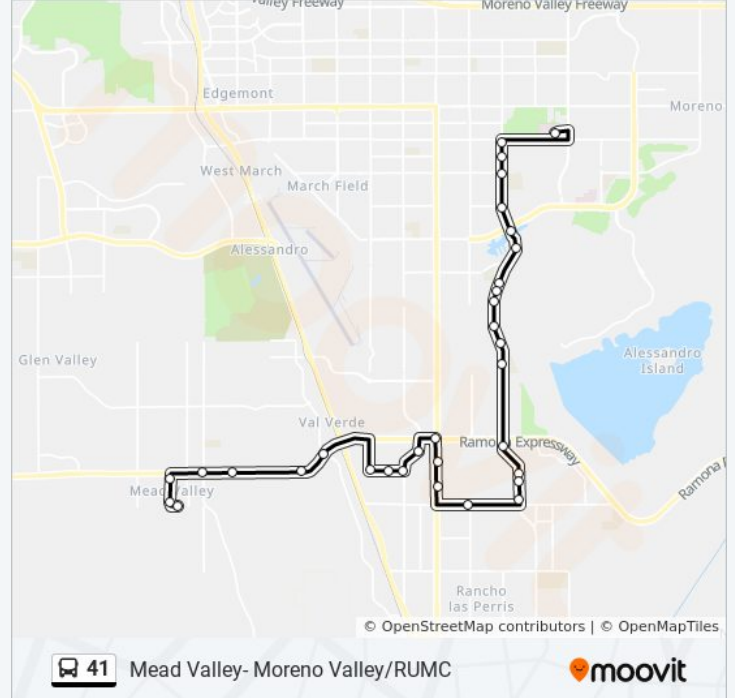

**Direction: East to Riverside University Med Ctr**

35 stops

[VIEW LINE SCHEDULE](#)

- Rider St. 21091 @ Mead Valley Comm. Ctr
- Cajalco FS Brown
- Cajalco FS Clark
- Cajalco FS Day
- Cajalco FS Seaton
- Cajalco FS Harvill
- Indian FS Ramona Expressway
- Morgan FS Indian
- Morgan Ns Brennan @ Starcrest
- Webster FS Morgan
- Perris FS Ramona Expressway
- Perris FS Dawes
- Rider FS Perris Blvd
- Rider St Ns Redlands
- Evans FS Rider
- Evans FS Limousin
- Evans FS May Ranch
- Evans FS Anira Court
- Lasselle FS via De Anza
- Lasselle FS Kentucky Derby
- Lasselle FS Cremello
- Lasselle FS Rojo Tierra

**Direction: West to Mead Valley**

33 stops

[VIEW LINE SCHEDULE](#)

- Riverside University Medical Center
- Lasselle FS Cactus
- Lasselle FS Delphinium
- Lasselle FS JFK
- Lasselle FS Gentian
- Lasselle FS Iris
- Lasselle Ns Calle Aqua (Opp. Moval College)
- Lasselle FS Hamaca
- Lasselle FS via Xavier
- Lasselle FS Arroyo Park
- Lasselle FS Avenida De Plata
- Lasselle FS Avenida Classica
- Lasselle FS via De Anza
- Evans + Anira
- Evans FS Ramona Exp
- Evans FS May Ranch

**41 bus Info**

**Direction:** West to Mead Valley

**Stops:** 33

**Trip Duration:** 47 min

**Line Summary:**

Evans FS Limousin

Evans FS Marigold

Rider St FS Redlands

Cajalco Exp FS Seaton

Cajalco Exp FS Day

Cajalco Exp FS Clark

Brown FS Souder

Brown FS Verta

Rider St. 21091 @ Mead Valley Comm. Ctr

41 bus time schedules and route maps are available in an offline PDF at [moovitapp.com](https://moovitapp.com). Use the [Moovit App](#) to see live bus times, train schedule or subway schedule, and step-by-step directions for all public transit in Los Angeles.