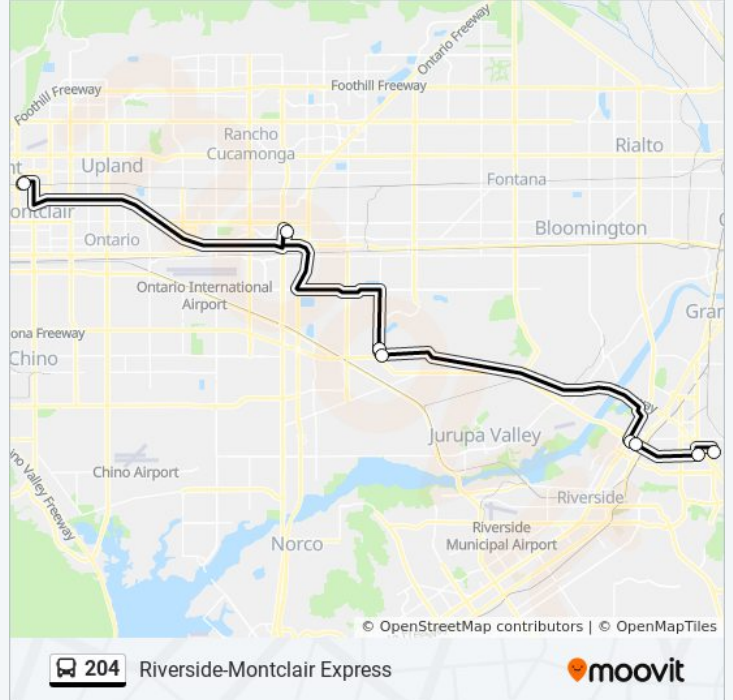

Riverside-Montclair Express

Get The App

The 204 bus line (Riverside-Montclair Express) has 2 routes. For regular weekdays, their operation hours are:
(1) North to Montclair Express: 5:13 AM - 5:46 PM (2) South to Riverside & UCR Express: 6:23 AM - 7:06 PM
Use the Moovit App to find the closest 204 bus station near you and find out when is the next 204 bus arriving.

Direction: North to Montclair Express

8 stops

[VIEW LINE SCHEDULE](#)

- UCR at Bannockburn Village
- University Ave. FS University Village
- West University Ns Lemon
- Market FS University
- Country Village FS Granite Hill
- Country Village Opp. Country Club
- Ontario Mills Mall
- Richton 5091 at Montclair Transcenter

204 bus Info

Direction: North to Montclair Express

Stops: 8

Trip Duration: 64 min

Line Summary:

Direction: South to Riverside & UCR Express

8 stops

[VIEW LINE SCHEDULE](#)

204 bus Info

Direction: South to Riverside & UCR Express

Stops: 8

Trip Duration: 72 min

Line Summary:

204 bus time schedules and route maps are available in an offline PDF at moovitapp.com. Use the [Moovit App](#) to see live bus times, train schedule or subway schedule, and step-by-step directions for all public transit in Los Angeles.