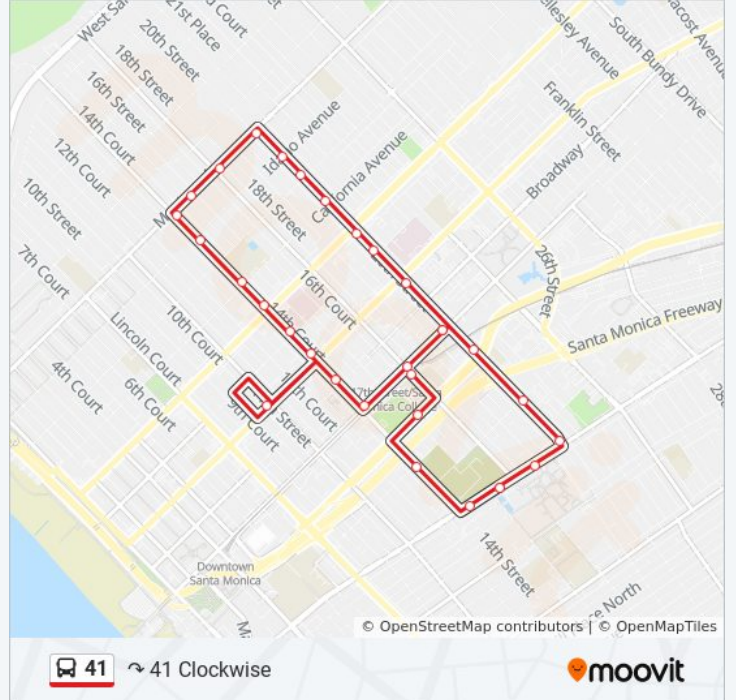

41

41 Clockwise

Get The App

The 41 bus line 41 Clockwise has one route. For regular weekdays, their operation hours are:

(1) 41 Clockwise: 6:20 AM - 6:40 PM

Use the Moovit App to find the closest 41 bus station near you and find out when is the next 41 bus arriving.

Direction: 41 Clockwise

31 stops

[VIEW LINE SCHEDULE](#)

- Pico EB & 17th FS
- Pico EB & 18th FS
- 20th NB & Pico FS
- 20th NB & Delaware Ns
- 20th NB & Olympic FS
- Colorado WB & 20th FS
- Colorado WB & 17th Ns (17th St/Smc Sta)
- Colorado WB & 14th Ns
- 14th NB & Broadway FS
- Santa Monica WB & 11th FS
- 14th NB & Santa Monica FS
- 14th NB & Arizona FS
- 14th NB & Wilshire FS
- 14th NB & California FS
- 14th NB & Idaho Ns
- 14th NB & Montana Ns
- Montana EB & 15th FS
- Montana EB & 17th FS
- Montana EB & 20th Ns
- 20th SB & Idaho FS
- 20th SB & Washington Ns
- 20th SB & California Ns

41 bus Info

Direction: 41 Clockwise

Stops: 31

Trip Duration: 28 min

Line Summary:

20th SB & Wilshire FS

20th SB & Arizona Ns

20th SB & Santa Monica FS

Colorado WB & 20th FS

17th SB & Colorado FS (17th St/Smc Station)

Olympic WB & 16th FS

14th SB & Michigan FS

Pico EB & 14th FS

Pico EB & 17th FS

41 bus time schedules and route maps are available in an offline PDF at moovitapp.com. Use the [Moovit App](#) to see live bus times, train schedule or subway schedule, and step-by-step directions for all public transit in Los Angeles.