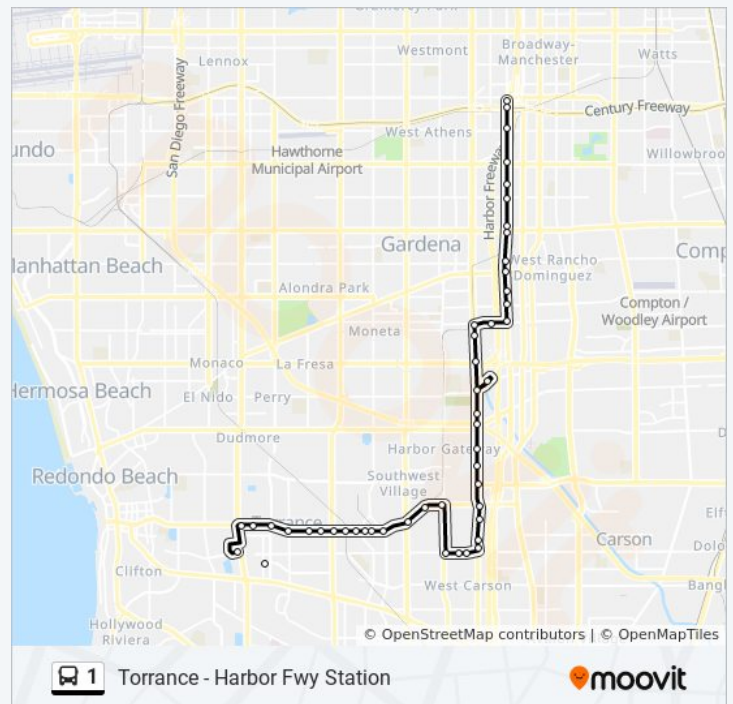

1 bus Info
Direction: Del Amo Mall
Stops: 54
Trip Duration: 58 min
Line Summary:

Vermont Av at Francisco St

Vermont Av at Del Amo Bl

Vermont Av at Torrance Bl

Vermont Av at Javelin St

Vermont / 214th

Vermont Av at Carson St

Torrance Bl at Madrona Av

Torrance Bl at Amie Av

Hawthorne Bl at Torrance Bl

Hawthorne Bl at Del Amo Circle West

Carson St at Hawthorne Bl

Direction: Harbor Freeway Station

50 stops

[VIEW LINE SCHEDULE](#)

1 bus Time Schedule

Harbor Freeway Station Route Timetable:

Sunday	6:02 AM - 9:09 PM
Monday	5:50 AM - 8:50 PM
Tuesday	5:50 AM - 8:50 PM
Wednesday	5:50 AM - 8:50 PM
Thursday	5:50 AM - 8:50 PM
Friday	5:50 AM - 8:50 PM
Saturday	6:17 AM - 9:20 PM

1 bus Info

Direction: Harbor Freeway Station

Stops: 50

Trip Duration: 63 min

Line Summary:

Vermont / Knox

Vermont Av at 190th St

Vermont / 186th