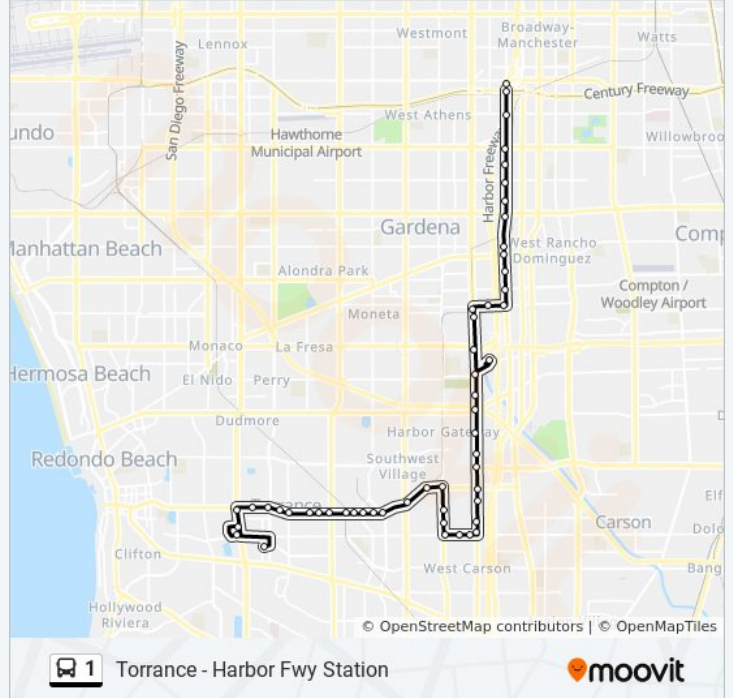

1 bus Info
Direction: Del Amo Mall
Stops: 54
Trip Duration: 58 min
Line Summary:

Vermont Av at Francisco St

Vermont Av at Del Amo Bl

Vermont Av at Torrance Bl

Vermont Av at Javelin St

Vermont / 214th

Vermont Av at Carson St

Mary K Giordano Regional Transit Center (Bay 2)

Crenshaw Bl at Maricopa St

Torrance Bl at Crenshaw Bl

Torrance Bl at Fern Av

Torrance Bl at Hickory Av

Torrance Bl at Maple Av

Torrance Bl at Torrance Civic Center

Torrance Bl at Madrona Av

Torrance Bl at Amie Av

Hawthorne Bl at Torrance Bl

Hawthorne Bl at Del Amo Circle West

Carson St at Hawthorne Bl

Direction: Harbor Freeway Station

50 stops

[VIEW LINE SCHEDULE](#)

1 bus Info

Direction: Harbor Freeway Station

Stops: 50

Trip Duration: 63 min

Line Summary:

Vermont / Knox

Vermont Av at 190th St

Vermont / 186th