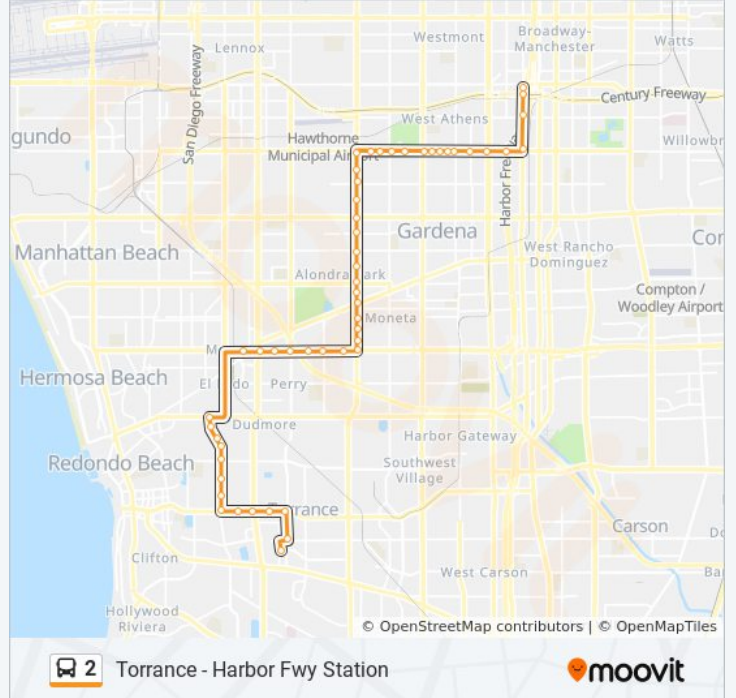

Madrona Av at Carson St

Torrance Bl at Madrona Av

Torrance Bl at Amie Av

Torrance Bl at Hawthorne Bl

Torrance Bl at Earl St

Anza Av at Torrance Bl

Anza Av at Emerald St

Anza Av at Spencer St

Crenshaw Bl at Artesia Bl

Crenshaw Bl at 171st St

Crenshaw Bl at 168th St

Crenshaw Bl at 166th St & Cherry Av

Crenshaw Bl at Redondo Beach Bl

Crenshaw Bl at El Camino College

2 bus time schedules and route maps are available in an offline PDF at moovitapp.com. Use the [Moovit App](#) to see live bus times, train schedule or subway schedule, and step-by-step directions for all public transit in Los Angeles.