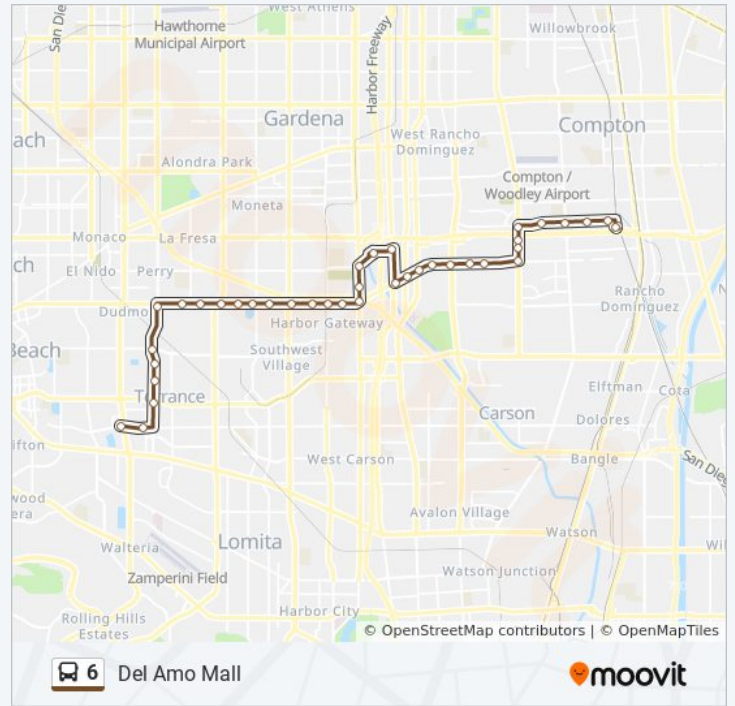

**6 bus Info**  
**Direction:** Artesia Station  
**Stops:** 42  
**Trip Duration:** 61 min  
**Line Summary:**

190th St at Pacific Gateway Dr

Vermont Av at 190th St

Vermont / 186th

Vermont / 182nd

Harbor Gateway Transit Center (Bay 2)

182nd St at Figueroa St

Victoria St & 190th St at Figueroa St

Victoria St at Broadway

Victoria / Main

Victoria St at Wall St

Victoria / Avalon

Victoria / Rainsbury

Victoria St at Tamcliff Av

41 stops

[VIEW LINE SCHEDULE](#)

Artesia Station (Bay 1)

Walnut St at Acacia Av

401 W. Walnut St

Walnut St at Wilmington Av

Walnut St at Anderson Av

Central Av at Walnut St

**6 bus Info**

**Direction:** Del Amo Mall

**Stops:** 41

**Trip Duration: 59 min**  
**Line Summary:**

- Victoria / Tamcliff
- Victoria / Rainsbury
- Victoria St at Avalon Bl
- Victoria St at Wall St
- Victoria / Main
- Victoria / Broadway
- Victoria St & 190th St at Figueroa St
- 182nd / Figueroa
- Harbor Gateway Transit Center (Bay 11)
- Vermont Av at 182nd St
- Vermont Av at 186th St
- Vermont Av at 190th St
- 190th St at Pacific Gateway Dr
- 190th St at Normandie Av
- 190th St at Harborgate Way
- 190th St at Western Av
- 190th St at Gramercy Pl
- 190th St at Van Ness Av
- 190th St at Honeywell
- Crenshaw Bl at 190th St
- Crenshaw Bl at Del Amo Bl
- Mary K Giordano Regional Transit Center (Bay 4)
- Crenshaw Bl at Del Amo Bl
- 190th St at Ermanita Av
- 190th St at Refinery Wy
- Prairie Av at 190th St
- Madrona Av & Prairie Av at Del Amo Bl
- Madrona Av at Spencer St
- Madrona Av at Emerald St
- Madrona Av at Torrance Bl
- Carson St at Del Amo Circle Bl
- Carson St at Hawthorne Bl