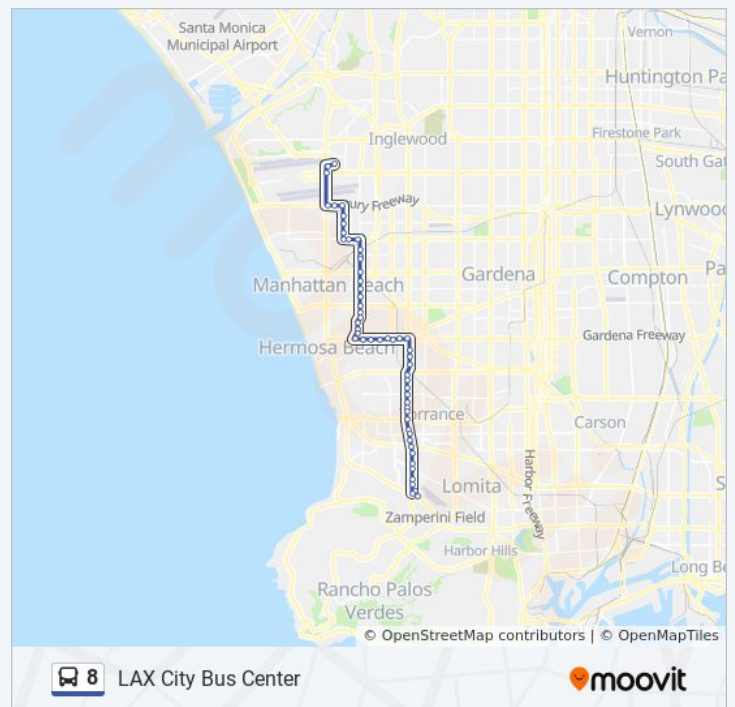

Skypark Dr + Hawthorne Bl

Skypark Dr + Madison St

Madison St + 240th St

Madison St + Pacific Coast Hwy

Hawthorne / Pacific Coast Highway

Direction: LAX City Bus Center

55 stops

[VIEW LINE SCHEDULE](#)

8 bus Time Schedule

LAX City Bus Center Route Timetable:

Sunday	6:25 AM - 8:39 PM
Monday	6:06 AM - 9:46 PM
Tuesday	6:06 AM - 9:46 PM
Wednesday	6:06 AM - 9:46 PM
Thursday	6:06 AM - 9:46 PM
Friday	6:06 AM - 9:46 PM
Saturday	6:30 AM - 8:36 PM

8 bus Info

Direction: LAX City Bus Center

Stops: 55

Trip Duration: 53 min

Line Summary:

Aviation Bl + Ruhland Av

Aviation Bl + Curtis Av

Aviation Bl + 2nd St

Aviation Bl + 6th St Ernest Av

Aviation Bl + 9th St Bataan Rd

Aviation Bl + Manhattan Beach Bl

Aviation Bl + Space Park Bl

Aviation Blvd. & Marine Ave.

Aviation Blvd. & 33rd St.

Aviation Bl + Rosecrans Av

Aviation Bl + Alaska Av