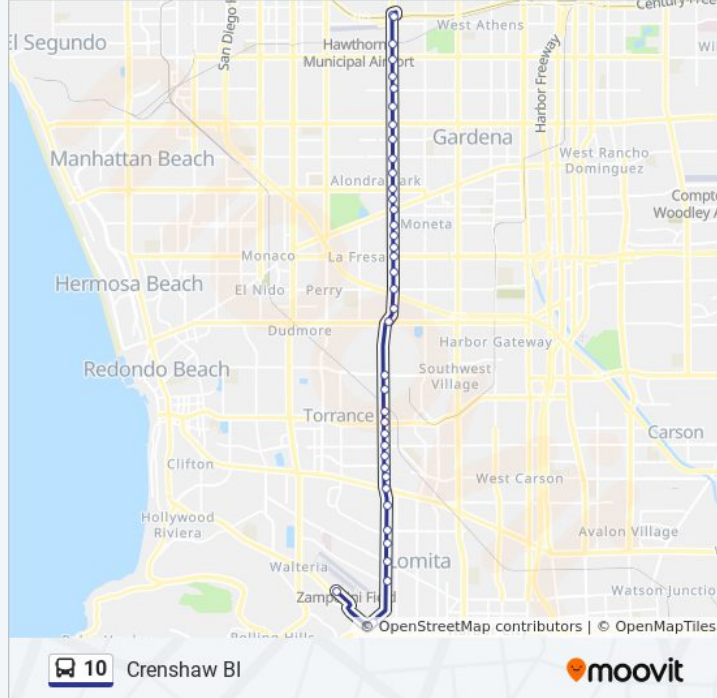

Direction: Downtown Inglewood Station

43 stops

[VIEW LINE SCHEDULE](#)

- Crenshaw Bl Between Pacific Coast Hwy & Airport Dr
- Crenshaw Bl at Skypark Dr
- Crenshaw Bl at Lomita Bl
- Crenshaw Bl at 237th St
- Crenshaw Bl at 235th St
- Crenshaw Bl at 229th St
- Crenshaw Bl at Sepulveda Bl
- Crenshaw Bl at Park Del Amo & Scroc
- Crenshaw Bl at Plaza Del Amo
- Crenshaw Bl at Monterey St
- Crenshaw Bl at Carson St
- Crenshaw Bl at El Dorado St
- Crenshaw Bl at Torrance Bl
- Crenshaw Bl at Maricopa St
- Mary K Giordano Regional Transit Center (Bay 7)
- Crenshaw Bl at Del Amo Bl
- Crenshaw Bl at 190th St
- Crenshaw Bl at 186th St
- Crenshaw Bl at 182nd St
- Crenshaw Bl at 178th St
- Crenshaw Bl at Artesia Bl

10 bus Info

Direction: Downtown Inglewood Station

Stops: 43

Trip Duration: 74 min

Line Summary:

Crenshaw BI at 171st St

Crenshaw BI at 168th St

Crenshaw BI at 166th St & Cherry Av

Crenshaw BI at 135th St

Crenshaw BI at 132nd St

Crenshaw BI at El Segundo BI

Crenshaw / Northrop

Crenshaw Station (Northbound Bay)

Imperial Hwy at Crenshaw BI

Imperial Hwy at Prairie Av

Prairie Av at Century BI

Prairie Av at Arbor Vitae St

Prairie Av at Manchester BI

Downtown Inglewood Station (Bay 3)

Direction: Prairie Av & Crenshaw BI to PCH

46 stops

[VIEW LINE SCHEDULE](#)

Downtown Inglewood Station (Bay 3)

Prairie Av at Howland Dr