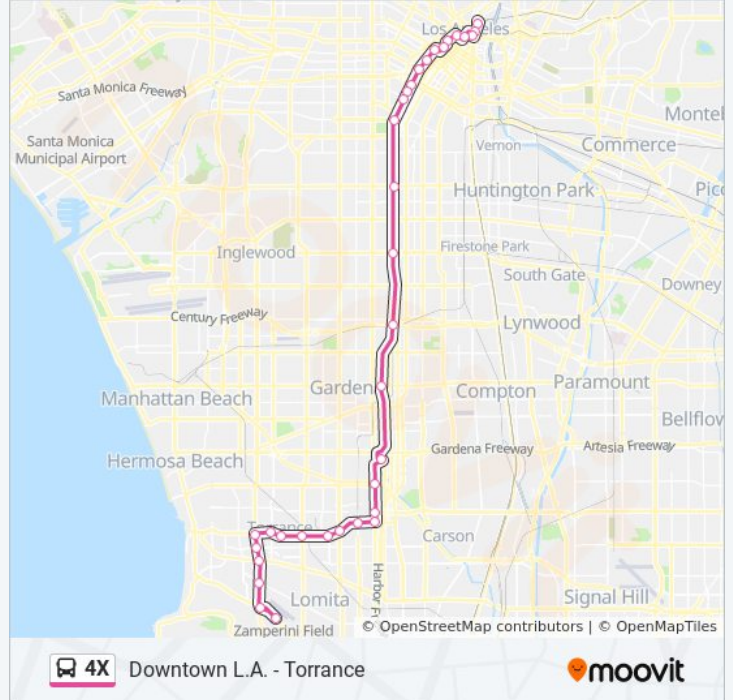

Harbor Transitway / Manchester

Harbor Freeway Bus Station

Rosecrans Southbound

Harbor Gateway Transit Center (Bay 12)

Vermont Av at 190th St

Vermont Av at Del Amo Bl

Vermont Av at Torrance Bl

Torrance Bl at Normandie Av

Torrance Bl at Western Av

Torrance Bl at Van Ness Av & Cabrillo Av

Crenshaw Bl at Torrance Bl

Mary K Giordano Regional Transit Center (Bay 6)

Torrance Bl at Crenshaw Bl

Torrance Bl at Maple Av

Torrance Bl at Madrona Av

Hawthorne Bl at Torrance Bl

Hawthorne Bl at Carson St

Hawthorne Bl at Sepulveda Bl

California 107 23211

Pacific Coast Hwy at Hawthorne Bl

Zamperini Exchange (Bay 1)

4X bus time schedules and route maps are available in an offline PDF at moovitapp.com. Use the [Moovit App](#) to see live bus times, train schedule or subway schedule, and step-by-step directions for all public transit in Los Angeles.

[About Moovit](#) · [MaaS Solutions](#) · [Supported Countries](#) · [Mooviter Community](#)

© 2024 Moovit - All Rights Reserved

Check Live Arrival Times