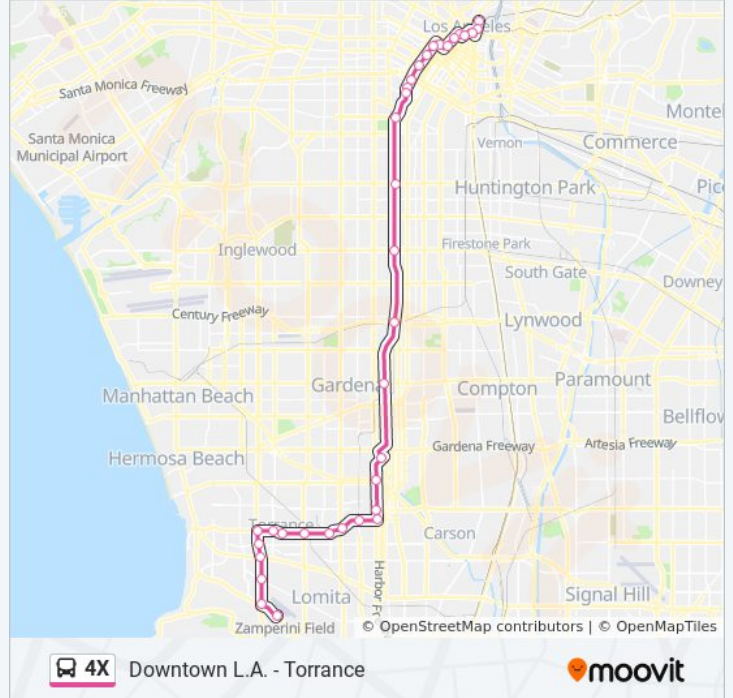

4X bus Info

Direction: Downtown L.A. Union Station

Stops: 36

Trip Duration: 72 min

Line Summary:

Harbor Transitway / Slauson

37th St / USC

Figueroa Wy at Adams Bl

Figueroa / 23rd

Figueroa St at Washington Bl

Figueroa / Pico

Figueroa / Olympic

Figueroa-7th

6th & Flower

Olive St at 5th St

Olive St at General Thaddeus Kosciuszko Wy

1st St + Hill St

Spring St and 1st St E

Aliso St and Los Angeles St E

Alameda St at Los Angeles St

Direction: Torrance

35 stops

[VIEW LINE SCHEDULE](#)

Alameda St at Los Angeles St

4X bus Info

Direction: Torrance

Stops: 35

Trip Duration: 75 min

Line Summary:

Harbor Transitway / Manchester

Harbor Freeway Bus Station

Rosecrans Southbound