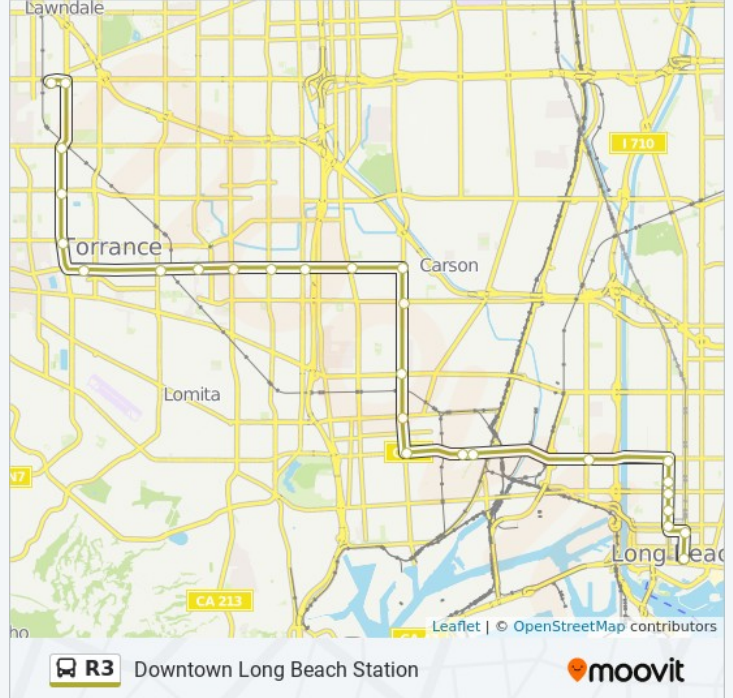

**Direction: Downtown Long Beach Station**

25 stops

[VIEW LINE SCHEDULE](#)

- Mary K Giordano Regional Transit Center Layover
- Mary K Giordano Regional Transit Center (Bay 8)
- Crenshaw Bl at Torrance Bl
- Torrance Bl at Madrona Av
- Hawthorne Bl at Torrance Bl
- Carson St at Del Amo Circle Bl
- Carson St at Crenshaw Bl
- Carson St at Arlington Av
- Carson St at Western Av
- Carson St at Normandie Av
- Carson St at Vermont Av
- Carson St + Main St
- Carson St at Avalon Bl
- Ravenna Avenue 22522
- Avalon Bl at Sepulveda Bl
- Avalon Bl at Lomita Bl
- Pacific Coast Hwy at Avalon Bl
- Pacific Coast Hwy / Watson Av
- Pacific Coast Hwy at Blinn Av
- Pacific Coast Hwy + Santa Fe Av
- Pacific Av at Pacific Coast Hwy

**R3 bus Info**

**Direction:** Downtown Long Beach Station

**Stops:** 25

**Trip Duration:** 73 min

**Line Summary:**

Pacific Av at Anaheim St

Pacific Av at 10th St

Long Beach Bl + 6th St

Downtown Long Beach Station

**Direction: Mary K Giordano Regional Transit Center**

25 stops

[VIEW LINE SCHEDULE](#)

Downtown Long Beach Station

Pacific & 5th NE

Pacific & Tenth NE

Pacific Av at Anaheim St

**Direction:** Mary K Giordano Regional Transit Center

**Stops:** 25

**Trip Duration:** 75 min

**Line Summary:**

 [R3 bus Line Map](#)

Carson St at Crenshaw BI

Carson St at Del Amo Circle BI

Torrance BI at Hawthorne BI