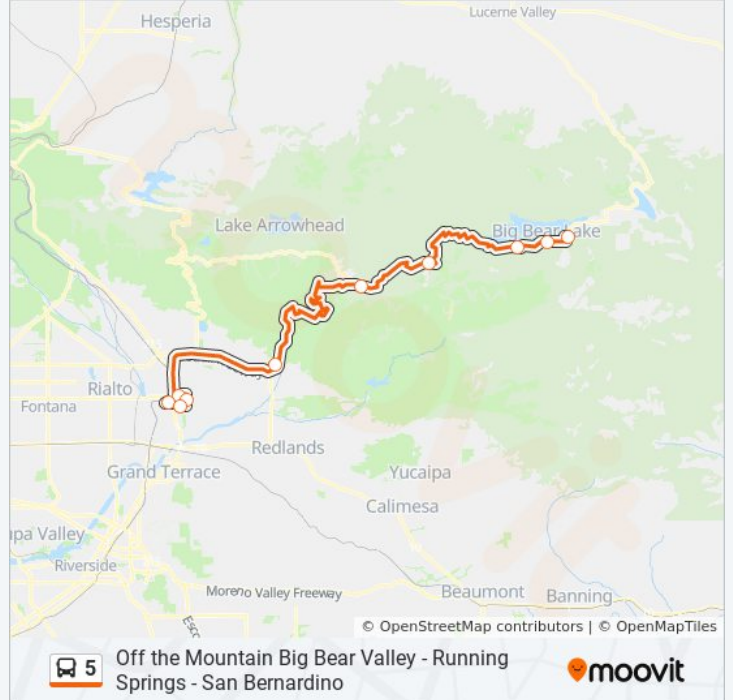

5 bus time schedules and route maps are available in an offline PDF at moovitapp.com. Use the [Moovit App](#) to see live bus times, train schedule or subway schedule, and step-by-step directions for all public transit in Los Angeles.

[About Moovit](#) • [MaaS Solutions](#) • [Supported Countries](#) • [Mooviter Community](#)

© 2024 Moovit - All Rights Reserved

Check Live Arrival Times