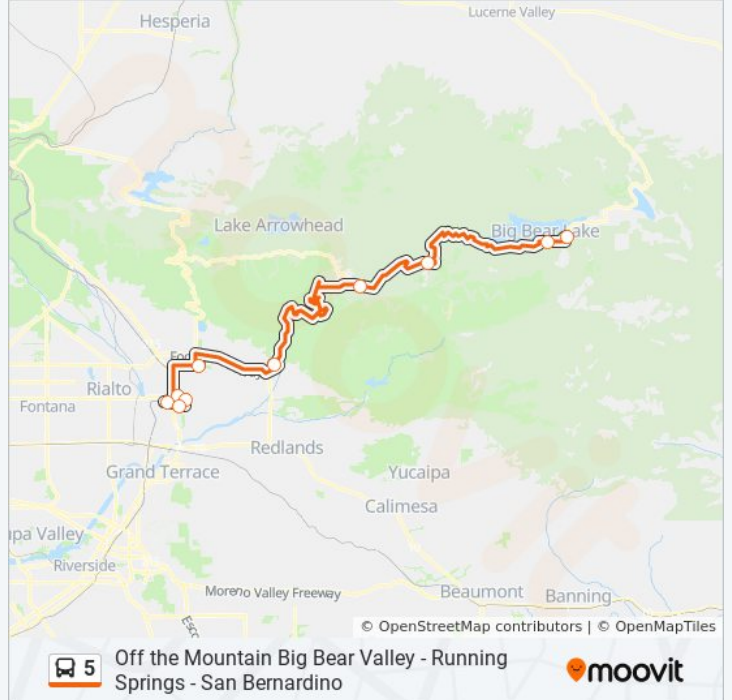

Off the Mountain Big Bear Valley - Running Springs - San Bernardino

Get The App

The 5 bus line (Off the Mountain Big Bear Valley - Running Springs - San Bernardino) has 2 routes. For regular weekdays, their operation hours are:

(1) Big Bear Valley: 10:15 AM - 3:05 PM (2) San Bernardino: 8:30 AM - 1:20 PM

Use the Moovit App to find the closest 5 bus station near you and find out when is the next 5 bus arriving.

Direction: Big Bear Valley

10 stops

[VIEW LINE SCHEDULE](#)

- Rialto & F St - Transit Center
- 4th St & Arrowhead Ave - Sbd Court
- Greyhound Station
- Metrolink Station
- Highland Ave & Waterman St - St Bernardine's Hospital
- Highland Ave & Boulder Ave - Wal-Mart
- Palo Alto Way & Commercial Way
- Snow Valley Mountain Resort
- Big Bear Blvd & Alden Rd - Sandy's Sports Bar/Verizon Store
- Mountain Transit Transfer Point & Fox Farm Road

5 bus Info

Direction: Big Bear Valley

Stops: 10

Trip Duration: 95 min

Line Summary:

Direction: San Bernardino

10 stops

[VIEW LINE SCHEDULE](#)