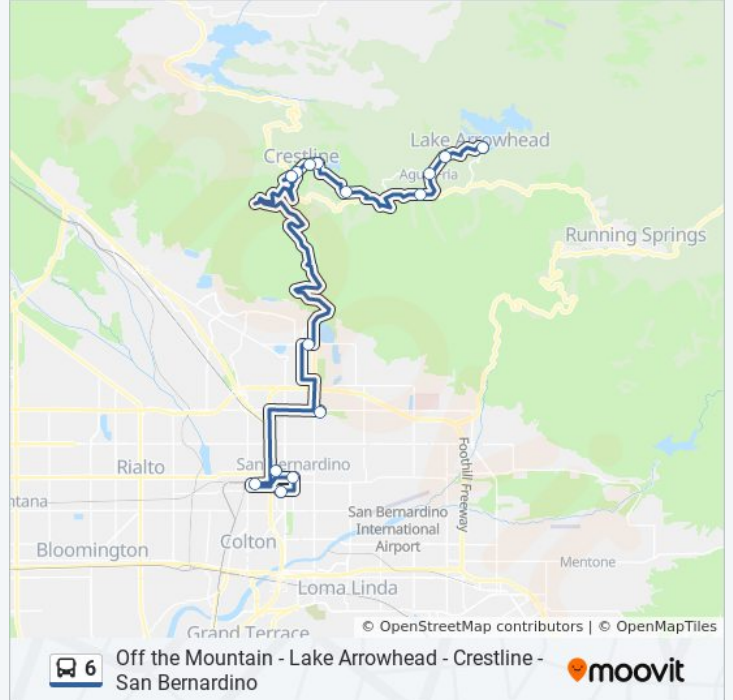

6 bus time schedules and route maps are available in an offline PDF at moovitapp.com. Use the [Moovit App](#) to see live bus times, train schedule or subway schedule, and step-by-step directions for all public transit in Los Angeles.

[About Moovit](#) • [MaaS Solutions](#) • [Supported Countries](#) • [Mooviter Community](#)

© 2024 Moovit - All Rights Reserved

Check Live Arrival Times