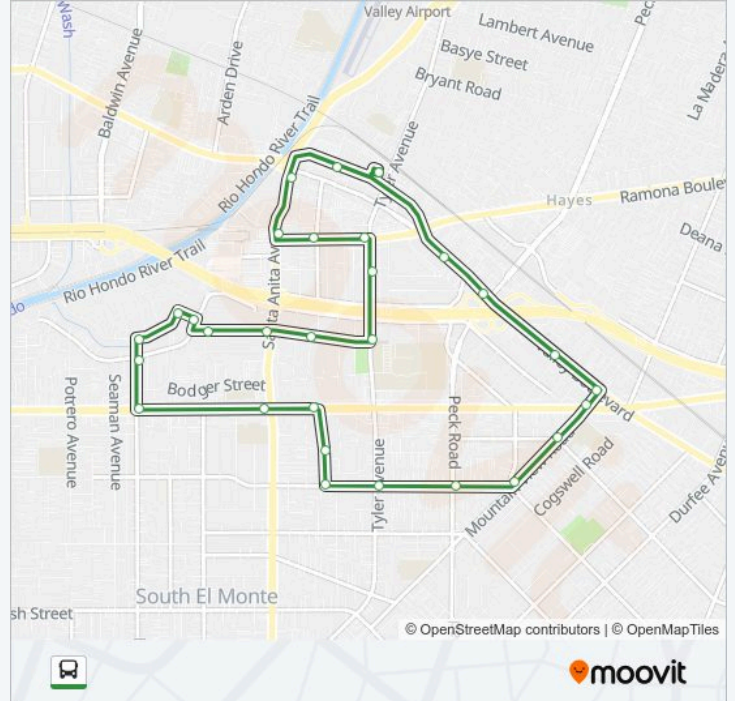

Lexington Avenue & Garvey Avenue

Garvey Avenue & Santa Anita Avenue

Garvey / Merced

Merced Avenue & Rio Hondo Parkway

Merced Avenue & Towneway Drive

Towneway Drive & Asher Street

Asher Street & Rio Hondo Parkway

GREEN ROUTE bus Info

Direction:

Stops: 30

Trip Duration: 32 min

Line Summary:

Mildred Avenue & Gage Avenue

Tyler Avenue & Mildred Street

Tyler / Amador

Ramona / Tyler

Ramona Boulevard & Lexington Avenue

Ramona Boulevard & Santa Anita Avenue

Santa Anita Avenue & Valley Mall

Valley Boulevard & Monterey Avenue

Trolley Station

GREEN ROUTE bus time schedules and route maps are available in an offline PDF at moovitapp.com. Use the Moovit App to see live bus times, train schedule or subway schedule, and step-by-step directions for all public transit in Los Angeles.

© 2024 Moovit - All Rights Reserved