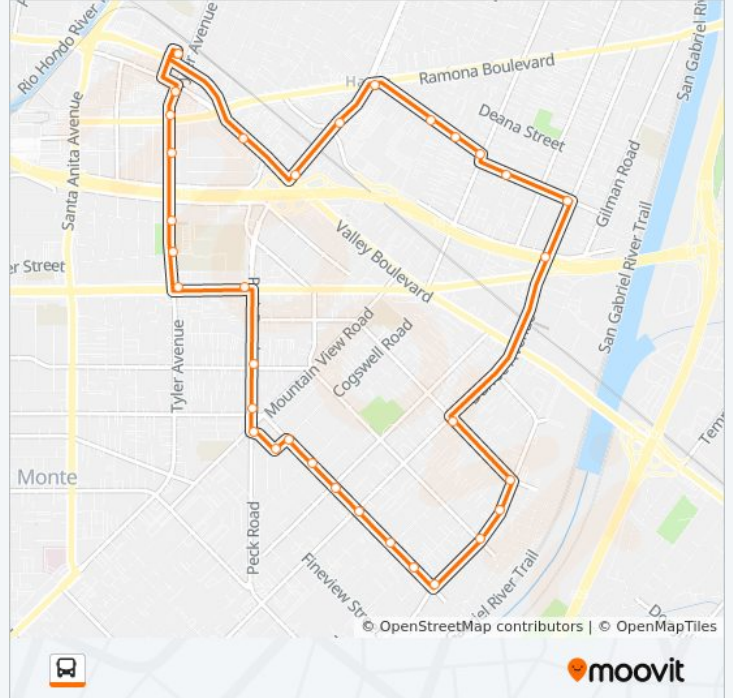

Klingerman Street & Cogswell Road

Cogswell Road & Bonwood Road

Bonwood Road & Peck Road

Klingerman Street & Peck Road

Peck/Elliott

Garvey Avenue & Peck Road

Garvey Ave and Tyler W

Tyler Avenue & Sally Tanner Drive

Tyler Avenue & Mildred Street

Tyler / Amador

Tyler Avenue & Ramona Boulevard

Tyler Avenue & Valley Mall

Trolley Station

ORANGE ROUTE bus time schedules and route maps are available in an offline PDF at moovitapp.com. Use the [Moovit App](#) to see live bus times, train schedule or subway schedule, and step-by-step directions for all public transit in Los Angeles.

[About Moovit](#) • [MaaS Solutions](#) • [Supported Countries](#) • [Mooviter Community](#)

© 2024 Moovit - All Rights Reserved

Check Live Arrival Times