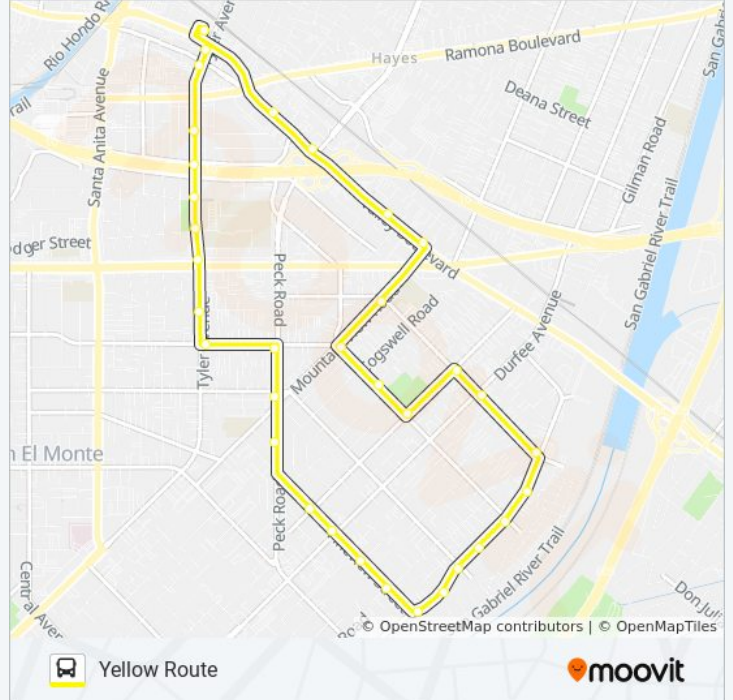

Parkway Drive & Elliott Avenue

Parkway Drive & Poinsettia Street

Parkway Drive & Magnolia Street

Magnolia Street & Durfee Avenue

Magnolia Street & Maxson Road

Maxson Road & Elliott Avenue

Elliott Avenue & Penn Mar Avenue

Elliott Avenue & Mountain View Road

Mountain View Road & Magnolia Street

Valley Boulevard & Mt. View Road

Valley Boulevard & LA Madera Avenue

Valley Boulevard & Peck Road

Valley Boulevard & Johnson Avenue

Trolley Station

YELLOW ROUTE bus time schedules and route maps are available in an offline PDF at moovitapp.com. Use the [Moovit App](#) to see live bus times, train schedule or subway schedule, and step-by-step directions for all public transit in Los Angeles.

[About Moovit](#) • [MaaS Solutions](#) • [Supported Countries](#) • [Mooviter Community](#)

© 2024 Moovit - All Rights Reserved

Check Live Arrival Times