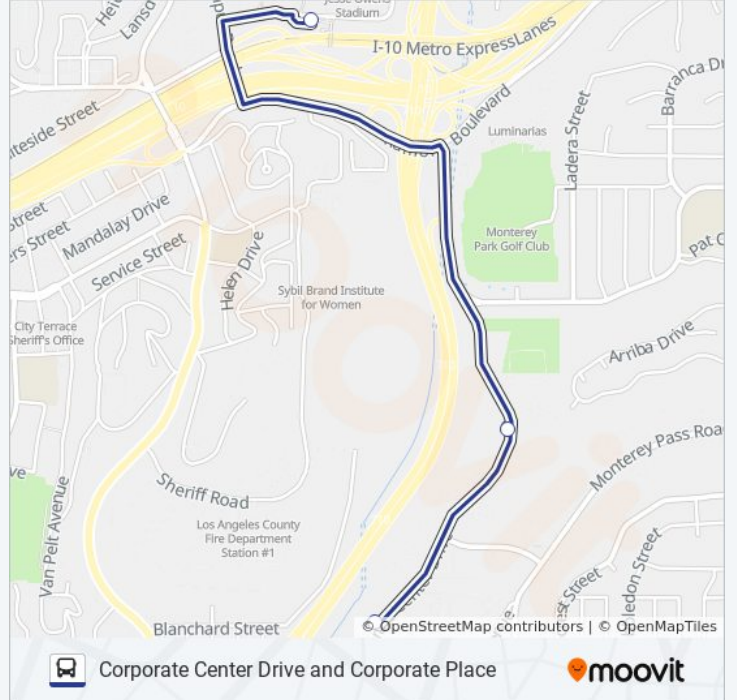

**Direction:** Corporate Center Drive and Corporate Place

**Stops:** 3

**Trip Duration:** 30 min

**Line Summary:**

LINK CSULA METROLINK TO CORPORATE CENTER bus time schedules and route maps are available in an offline PDF at moovitapp.com. Use the [Moovit App](#) to see live bus times, train schedule or subway schedule, and step-by-step directions for all public transit in Los Angeles.