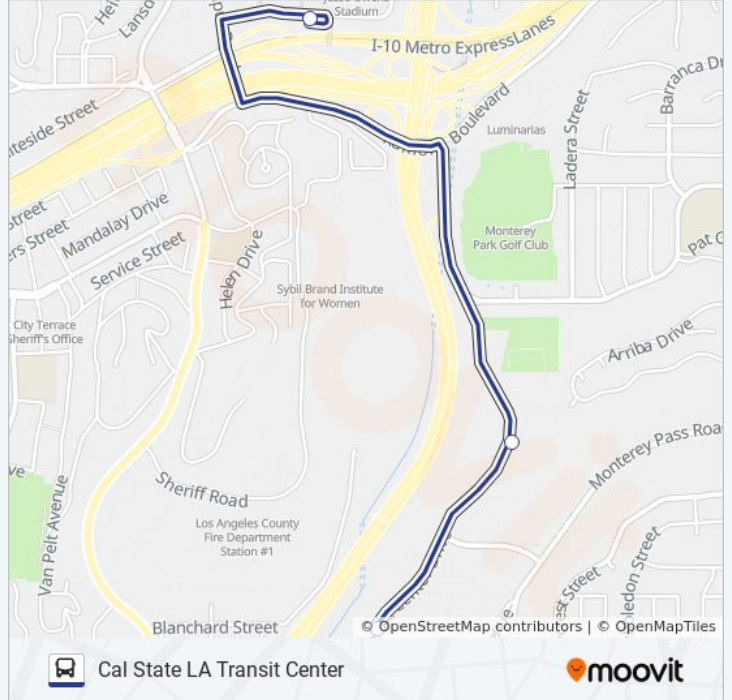

LINK CSULA METROLINK TO ...

Cal State LA  
Transit Center

Get The App

The LINK CSULA METROLINK TO CORPORATE CENTER bus line (Cal State LA Transit Center) has 2 routes. For regular weekdays, their operation hours are:

**Direction: Cal State LA Transit Center**

3 stops

[VIEW LINE SCHEDULE](#)

Corporate Center Drive and Corporate Place

Corporate Center Drive (900)

Cal State LA Transit Center

**LINK CSULA METROLINK TO CORPORATE CENTER bus Time Schedule**

**LINK CSULA METROLINK TO CORPORATE CENTER bus Info**

**Direction:** Cal State LA Transit Center

**Stops:** 3

**Trip Duration:** 30 min

**Line Summary:**

**Direction: Corporate Center Drive and Corporate Place**

3 stops

[VIEW LINE SCHEDULE](#)

Cal State LA Transit Center

Corporate Center Drive (900)

Corporate Center Drive and Corporate Place

**LINK CSULA METROLINK TO CORPORATE CENTER bus Time Schedule**

Corporate Center Drive and Corporate Place Route Timetable: