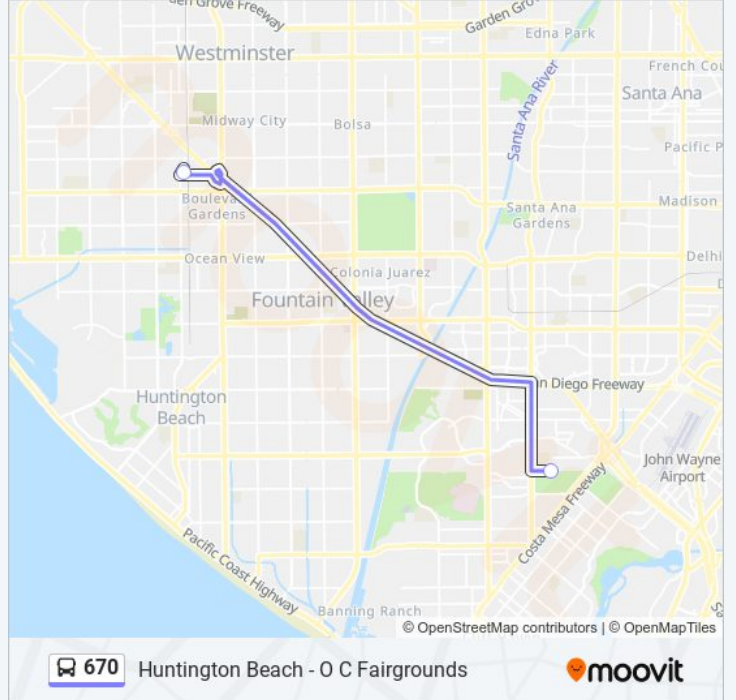

Use the Moovit App to find the closest 670 bus station near you and find out when is the next 670 bus arriving.

Direction: OC Fair Express - Huntington Beach

2 stops

[VIEW LINE SCHEDULE](#)

Goldenwest Trans Ctr Dock 8

670 bus Info

Direction: OC Fair Express - Huntington Beach

Stops: 2

Trip Duration: 20 min

Line Summary:

Direction: OC Fair Express - Huntington Beach

2 stops

[VIEW LINE SCHEDULE](#)

1050 Arlington-Boarding Dock

Goldenwest Trans Ctr Dock 8

670 bus Time Schedule

OC Fair Express - Huntington Beach Route

Timetable:

Sunday	12:15 AM - 11:15 PM
Monday	Not Operational
Tuesday	Not Operational
Wednesday	Not Operational
Thursday	Not Operational
Friday	Not Operational
Saturday	11:15 AM - 11:45 PM

670 bus Info

Direction: OC Fair Express - Huntington Beach

Stops: 2

Trip Duration: 20 min

Line Summary:

670 bus time schedules and route maps are available in an offline PDF at moovitapp.com. Use the Moovit App to see live bus times, train schedule or subway schedule, and step-by-step directions for all public transit in Los Angeles.