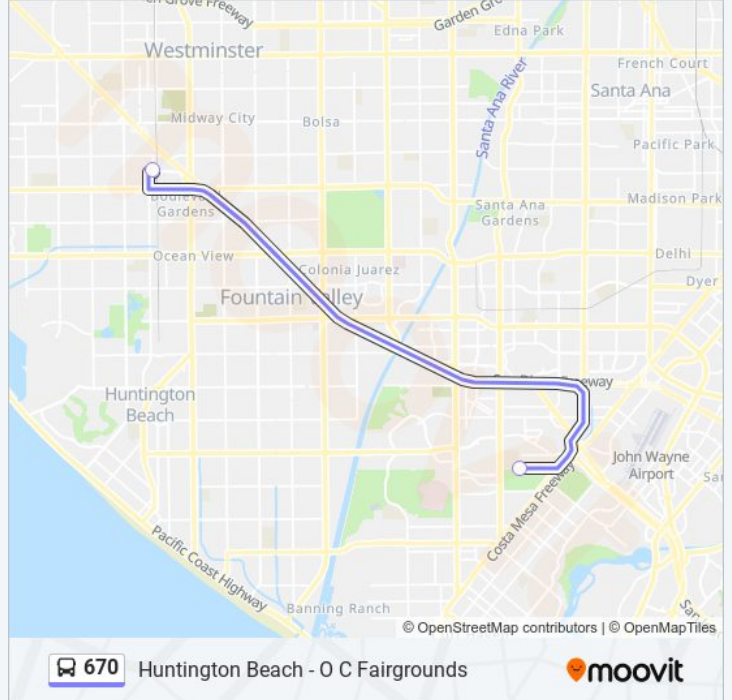

Use the Moovit App to find the closest 670 bus station near you and find out when is the next 670 bus arriving.

Direction: OC Fair Express - Huntington Beach

2 stops

[VIEW LINE SCHEDULE](#)

Goldenwest Trans Ctr Dock 8

1050 Arlington-Boarding Dock

670 bus Time Schedule

OC Fair Express - Huntington Beach Route
Timetable:

Sunday	10:50 AM - 10:50 PM
Monday	Not Operational
Tuesday	Not Operational
Wednesday	Not Operational
Thursday	Not Operational
Friday	Not Operational
Saturday	10:50 AM - 11:50 PM

670 bus Info

Direction: OC Fair Express - Huntington Beach

Stops: 2

Trip Duration: 20 min

Line Summary:

Direction: OC Fair Express - Huntington Beach

2 stops

[VIEW LINE SCHEDULE](#)

1050 Arlington-Boarding Dock

Goldenwest Trans Ctr Dock 8

670 bus Time Schedule

OC Fair Express - Huntington Beach Route

Timetable:

Sunday	12:15 AM - 11:15 PM
Monday	Not Operational
Tuesday	Not Operational
Wednesday	Not Operational
Thursday	Not Operational
Friday	Not Operational
Saturday	11:15 AM - 11:45 PM