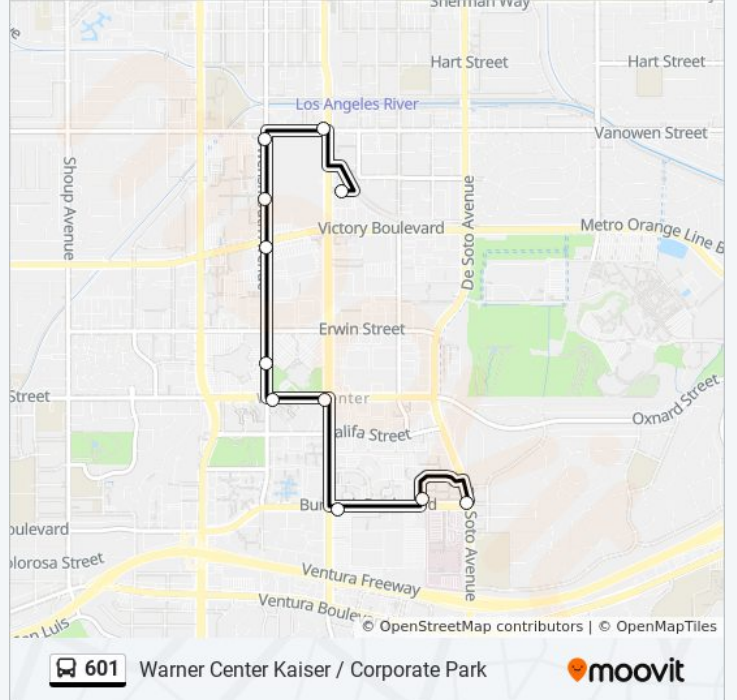

601 bus time schedules and route maps are available in an offline PDF at moovitapp.com. Use the [Moovit App](#) to see live bus times, train schedule or subway schedule, and step-by-step directions for all public transit in Los Angeles.

[About Moovit](#) • [MaaS Solutions](#) • [Supported Countries](#) • [Mooviter Community](#)

© 2024 Moovit - All Rights Reserved

Check Live Arrival Times