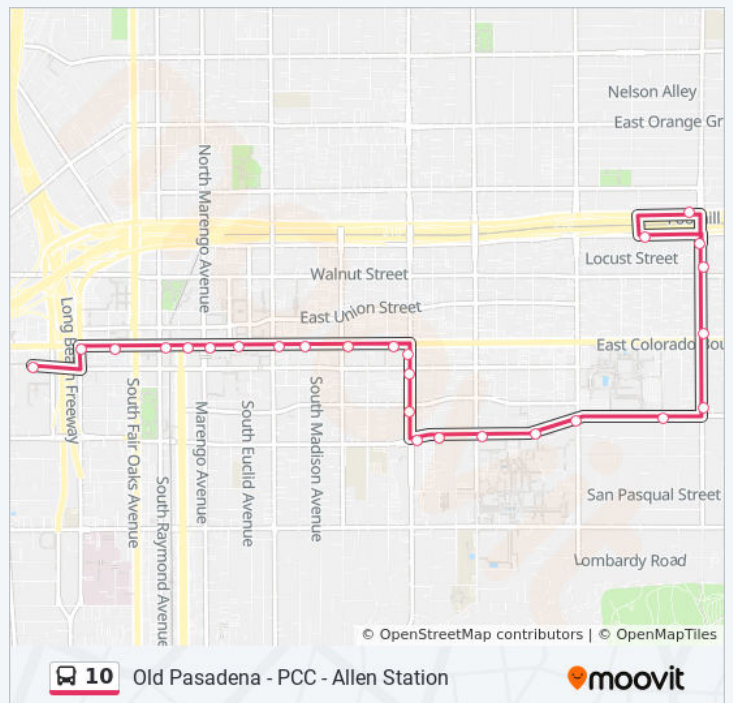

10 bus Info
Direction: Allen A Line Station
Stops: 28
Trip Duration: 23 min
Line Summary:

[10 bus Line Map](#)

Del Mar / Bonnie

Allen Ave & Del Mar Blvd

Allen Ave & Colorado Blvd

Allen Ave & Walnut St

Maple St & Allen Ave

Corson St & Sierra Bonita Ave

Allen Ave & Corson St

Direction: Old Pasadena

25 stops

[VIEW LINE SCHEDULE](#)

Allen Ave & Corson St

Allen Ave & Walnut St

Allen Ave & Colorado Blvd

Colorado Blvd & Garfield Ave

Colorado Blvd & Marengo Ave

Colorado Blvd & Arroyo Pkwy

10 bus Time Schedule

Old Pasadena Route Timetable:

Sunday	Not Operational
Monday	7:25 PM - 7:47 PM
Tuesday	7:25 PM - 7:47 PM
Wednesday	7:25 PM - 7:47 PM
Thursday	7:25 PM - 7:47 PM
Friday	7:25 PM - 7:47 PM
Saturday	7:33 PM - 7:50 PM

10 bus Info

Direction: Old Pasadena

Stops: 25

Trip Duration: 15 min

Line Summary:

Colorado Blvd & Raymond Ave

Colorado Blvd & Fair Oaks Ave

Colorado Blvd & De Lacey Ave