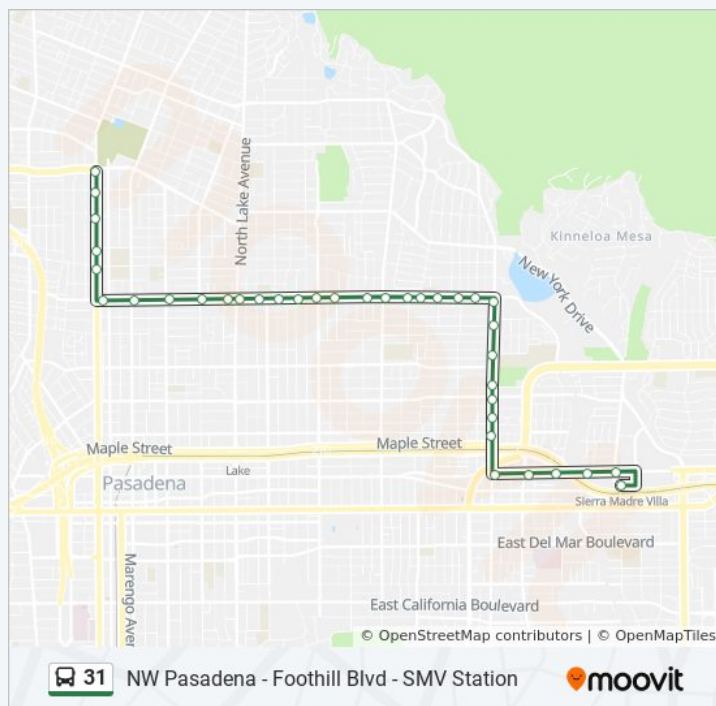

Washington / El Molino

Washington Blvd & Hudson St

Washington Blvd & Lake Ave

Washington Blvd & Catalina Ave

Washington Blvd & Mar Vista Ave

Washington / Chester

Washington / Hill

Washington Blvd & Bresee Ave

Washington / Sinaloa

Washington Blvd & Allen Ave

Washington / Tierra Alta

Washington Blvd & Pepper Dr

Washington / Craig

Washington / Martelo

Washington / Coolidge

Altadena Dr & Washington Blvd

Altadena / Brigden

Altadena Dr & Cooley Pl

Altadena Dr & Paloma St

Altadena Dr & Orange Grove Blvd

Altadena Dr & Las Lunas St

Altadena Dr & Villa St

Foothill / Altadena

Foothill Blvd & San Gabriel Blvd

Foothill / Sunnyslope

Foothill / Titley

Foothill / Sierra Madre Villa

Sierra Madre Villa Station

Direction: Smv A Line Station via Foothill Blvd

Stops: 36

Trip Duration: 28 min

Line Summary:

31 bus time schedules and route maps are available in an offline PDF at moovitapp.com. Use the [Moovit App](#) to see live bus times, train schedule or subway schedule, and step-by-step directions for all public transit in Los Angeles.

[About Moovit](#) • [MaaS Solutions](#) • [Supported Countries](#) • [Mooviter Community](#)

Check Live Arrival Times