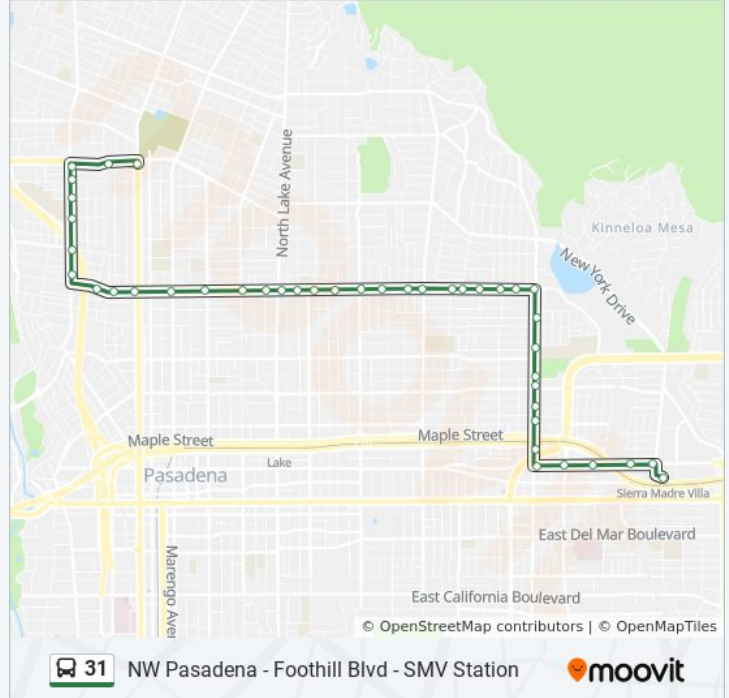

Washington Blvd & Lake Ave

Washington Blvd & Hudson Ave

Washington / El Molino

Washington Blvd & Los Robles Ave

Washington Blvd & Marengo Ave

Washington Blvd & Fair Oaks Ave

Washington Blvd & Navarro Ave

Washington / Glen

Lincoln Ave & Washington Blvd

Lincoln / Howard

Lincoln Ave & Idaho St

Lincoln Ave & Wyoming St

Lincoln Ave & Montana St

Lincoln Ave & Woodbury Rd

Woodbury Rd & Glenrose Ave

Fair Oaks Ave & Woodbury Rd

Direction: Smv A Line Station via Foothill Blvd

36 stops

[VIEW LINE SCHEDULE](#)

Fair Oaks Ave & Woodbury Rd

Fair Oaks Ave & Montana St

Fair Oaks Ave & Tremont St

Fair Oaks Ave & Penn St

Fair Oaks Ave & Howard St

Washington Blvd & Fair Oaks Ave

Washington / Marengo

Washington Blvd & Los Robles Ave

31 bus Time Schedule

Smv A Line Station via Foothill Blvd Route

Timetable:

Sunday	8:00 AM - 4:03 PM
Monday	5:55 AM - 6:59 PM
Tuesday	5:55 AM - 6:59 PM
Wednesday	5:55 AM - 6:59 PM
Thursday	5:55 AM - 6:59 PM
Friday	5:55 AM - 6:59 PM
Saturday	10:39 AM - 7:52 PM