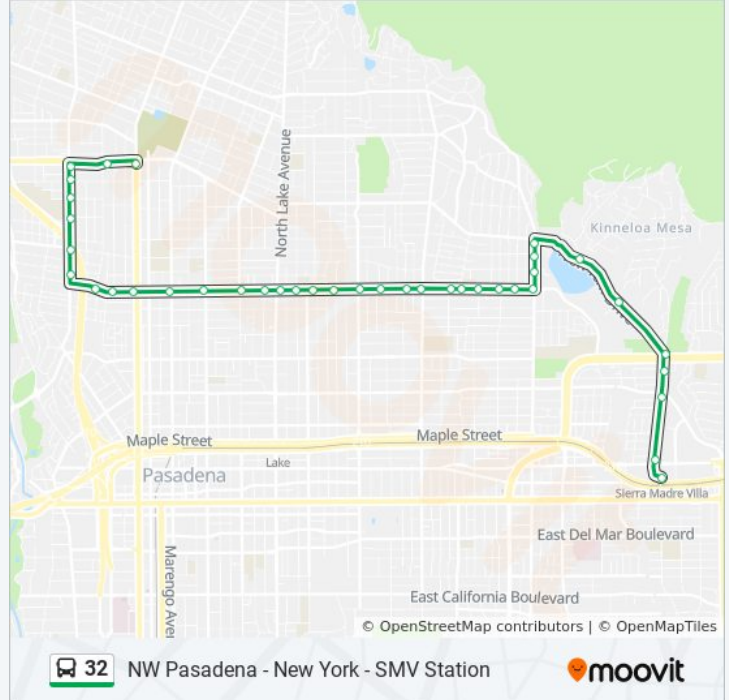

Washington / Mar Vista

Washington Blvd & Catalina Ave

Washington Blvd & Lake Ave

Washington Blvd & Hudson Ave

Washington / El Molino

Washington Blvd & Los Robles Ave

Washington Blvd & Marengo Ave

Washington Blvd & Fair Oaks Ave

Washington Blvd & Navarro Ave

Washington / Glen

Lincoln Ave & Washington Blvd

Lincoln / Howard

Lincoln Ave & Idaho St

Lincoln Ave & Wyoming St

Lincoln Ave & Montana St

Lincoln Ave & Woodbury Rd

Woodbury Rd & Glenrose Ave

Fair Oaks Ave & Woodbury Rd

Direction: Smv A Line Station

35 stops

[VIEW LINE SCHEDULE](#)

Fair Oaks Ave & Woodbury Rd

Fair Oaks Ave & Montana St

Fair Oaks Ave & Tremont St

Fair Oaks Ave & Penn St

Fair Oaks Ave & Howard St

Washington Blvd & Fair Oaks Ave

Washington / Marengo

Washington Blvd & Los Robles Ave

Washington / El Molino

Washington Blvd & Hudson St

Washington Blvd & Lake Ave

32 bus Time Schedule

Smv A Line Station Route Timetable:

Sunday	8:29 AM - 4:28 PM
Monday	6:25 AM - 7:21 PM
Tuesday	6:25 AM - 7:21 PM
Wednesday	6:25 AM - 7:21 PM
Thursday	6:25 AM - 7:21 PM
Friday	6:25 AM - 7:21 PM
Saturday	11:11 AM - 7:23 PM

32 bus Info

Direction: Smv A Line Station

Stops: 35

Trip Duration: 26 min

Line Summary: