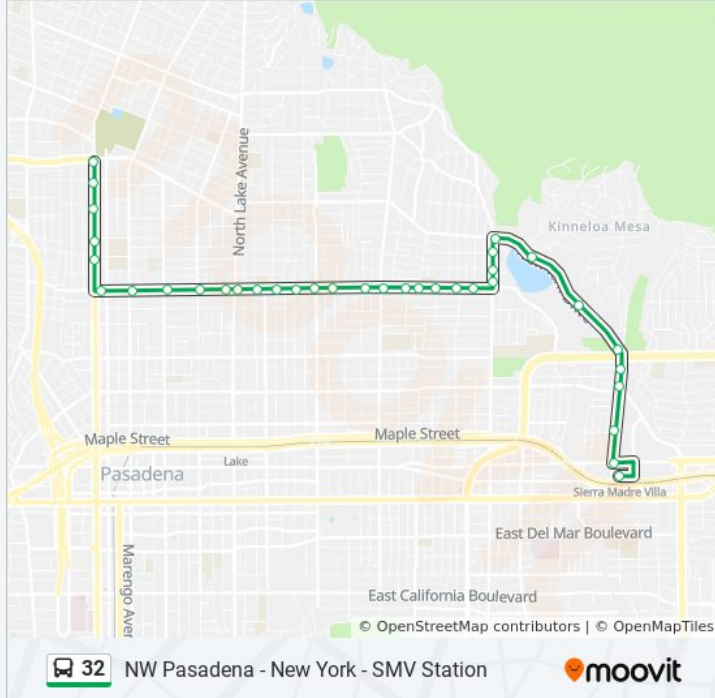

Washington Blvd & Los Robles Ave

Washington Blvd & Marengo Ave

Washington Blvd & Fair Oaks Ave

Washington Blvd & Navarro Ave

Washington / Glen

Lincoln Ave & Washington Blvd

Lincoln / Howard

Lincoln Ave & Idaho St

Washington / Hill

Washington Blvd & Bresee Ave

Washington / Sinaloa

Washington Blvd & Allen Ave

Washington / Tierra Alta

Washington Blvd & Pepper Dr

Washington / Craig

Washington / Martelo

Washington / Coolidge

Altadena Dr & Washington Blvd

Altadena Dr & Meguiar Dr

Altadena Dr & Crary St

New York Dr & Altadena Dr

New York Dr & Eaton Canyon Dr

New York Dr & Bradley St

New York Dr & Sierra Madre Villa Ave

Sierra Madre Villa Ave & Primavera St

Sierra Madre Villa Ave & Orange Grove Ave

Sierra Madre Villa Ave & Alameda St

Foothill / Sierra Madre Villa

Sierra Madre Villa Station

32 bus time schedules and route maps are available in an offline PDF at moovitapp.com. Use the [Moovit App](#) to see live bus times, train schedule or subway schedule, and step-by-step directions for all public transit in Los Angeles.