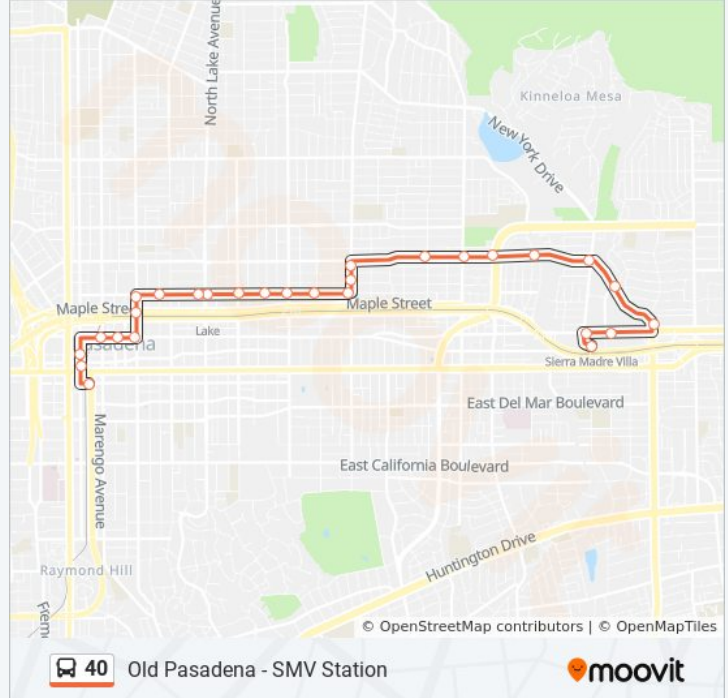

**Direction: Old Pasadena**

28 stops

[VIEW LINE SCHEDULE](#)

- Sierra Madre Villa Station
- Foothill / Sierra Madre Villa
- Foothill / Halstead
- Rosemead Blvd & Foothill & Hastings Ranch Dr
- Rosemead Blvd & Greenhill Rd
- Orange Grove Blvd & Sierra Madre Villa Ave
- Orange Grove Blvd & Sunny Slope Ave
- Orange Grove Blvd & Sierra Madre Blvd
- Orange Grove Blvd & Altadena Dr
- Orange Grove Blvd & Martelo Ave
- Allen Ave & Orange Grove Blvd
- Allen Ave & Monte Vista St
- Villa St & Allen Ave
- Villa St & Sierra Bonita Ave
- Villa St & Hill Ave
- Villa St & Chester Ave
- Villa St & Wilson Ave
- Villa St & Lake Ave
- Villa St & Lake Ave
- Villa St & Madison Ave
- Los Robles / Villa
- Los Robles Ave & Maple St

**40 bus Info**

**Direction:** Old Pasadena

**Stops:** 28

**Trip Duration:** 27 min

**Line Summary:**

Walnut / Los Robles  
 Walnut & Garfield  
 Walnut St & Marengo Ave  
 Raymond Ave & Holly St  
 Raymond / Union  
 Green St & Arroyo Pkwy

**Direction: Smv A Line Station**

30 stops

[VIEW LINE SCHEDULE](#)

Green St & Arroyo Pkwy  
 Marengo Ave & Green St  
 Marengo Ave & Holly St  
 Walnut / Marengo  
 Walnut St & Garfield Ave  
 Los Robles / Walnut  
 Los Robles Ave & Maple St  
 Los Robles Ave & Villa St  
 Villa St & Madison Ave  
 Villa St Between Maple Way & Lake Ave  
 Villa St & Lake Ave  
 Villa St & Wilson Ave  
 Villa St & Chester Ave  
 Villa St & Hill Ave  
 Villa St & Sierra Bonita Ave  
 Corson St & Sierra Bonita Ave  
 Allen Ave & Maple St  
 Allen Ave & Las Lunas St

**40 bus Info**

**Direction:** Smv A Line Station

**Stops:** 30

**Trip Duration:** 26 min

**Line Summary:**

Allen Ave & Orange Grove Blvd

Orange Grove Blvd & Martelo Ave

Orange Grove Blvd & Altadena Dr