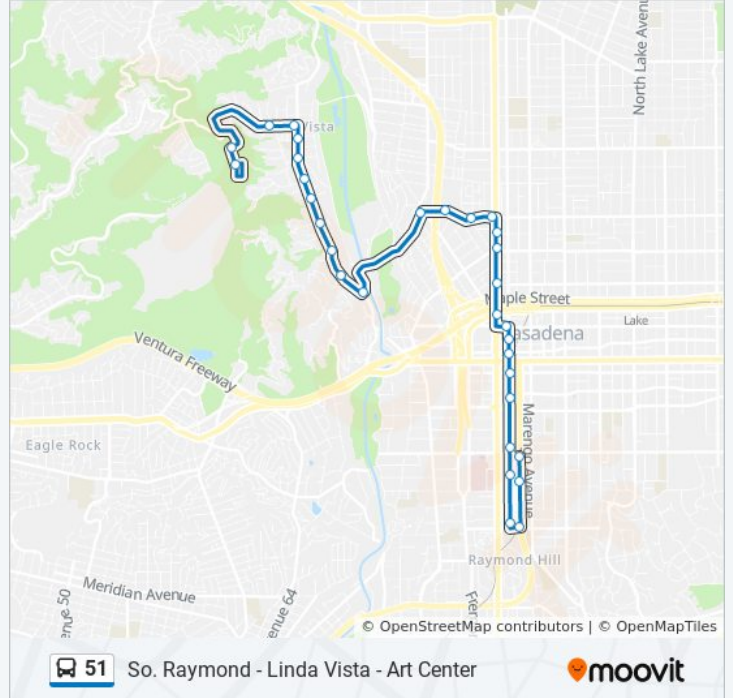

Direction: Art Center

30 stops

[VIEW LINE SCHEDULE](#)

- Arroyo Pkwy & California Blvd
- Arroyo Pkwy & Fillmore St
- Arroyo Pkwy & Glenarm St
- Raymond Ave & Glenarm St
- Raymond Ave & Fillmore St
- Raymond / California
- Raymond Ave & Del Mar Blvd
- Raymond Ave & Green St
- Raymond / Union
- Raymond Ave & Holly St
- Walnut / Raymond
- Fair Oaks Ave & Corson St
- Fair Oaks Ave & Villa St
- Fair Oaks Ave & Orange Grove Blvd
- Fair Oaks Ave & Painter St
- Mountain / Fair Oaks
- Mountain St & Sunset Ave
- City of Pasadena Maintenance Yards
- Seco St & Lincoln Ave
- Seco St & Linda Vista Ave
- Linda Vista Ave & Linda Gln Dr
- Linda Vista Ave & Heatherside Rd

51 bus Info

Direction: Art Center

Stops: 30

Trip Duration: 26 min

Line Summary:

Linda Vista Ave & Chula Vista Pl
 Linda Vista Ave & Charles St
 Linda Vista Ave & Linda Vista Way
 Linda Vista Ave & Salvia Canon Rd
 Linda Vista Ave & Laurel St
 Lida St & Linda Vista Ave
 Lida St & Arroyo Vw Dr
 Art Center Parking Lot

51 bus Info

Direction: Art Center South Campus

Stops: 33

Trip Duration: 27 min

Line Summary:

Fair Oaks / Yale

Fair Oaks Ave & Orange Grove Blvd

Fair Oaks Ave & Villa St

Fair Oaks Ave & Congress St

Fair Oaks Ave & Bellefontaine St

Fair Oaks Ave & Hurlbut St

Raymond Ave & Glenarm St

Direction: Mountain & Fair Oaks

13 stops

[VIEW LINE SCHEDULE](#)

Raymond Ave & Glenarm St