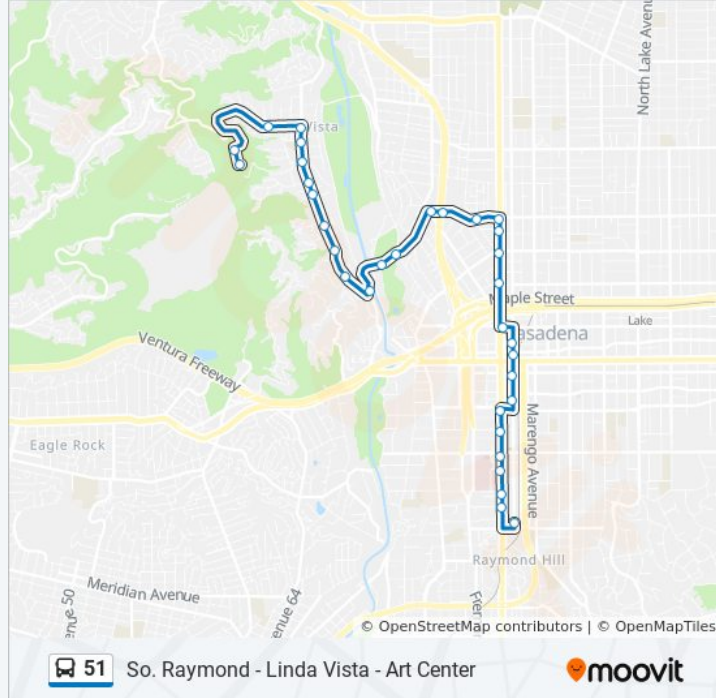

51 bus Info

Direction: Art Center South Campus

Stops: 33

Trip Duration: 27 min

Line Summary:

Fair Oaks / Yale

Fair Oaks Ave & Orange Grove Blvd

Fair Oaks Ave & Villa St

Walnut St & Fair Oaks Ave

Raymond Ave & Holly St

Raymond / Union

Raymond Ave & Green St

Raymond Ave & Del Mar Blvd

Fair Oaks Ave & Del Mar Blvd

Fair Oaks Ave & Bellevue Dr

Fair Oaks Ave & California Blvd

Fair Oaks Ave & Congress St

Fair Oaks Ave & Bellefontaine St

Fair Oaks Ave & Hurlbut St

Raymond Ave & Glenarm St

Direction: Mountain & Fair Oaks

13 stops

[VIEW LINE SCHEDULE](#)

Raymond Ave & Glenarm St

Raymond Ave & Fillmore St

Raymond / California

Raymond Ave & Del Mar Blvd

Raymond Ave & Green St

Raymond / Union

Raymond Ave & Holly St

Walnut / Raymond

Fair Oaks Ave & Corson St