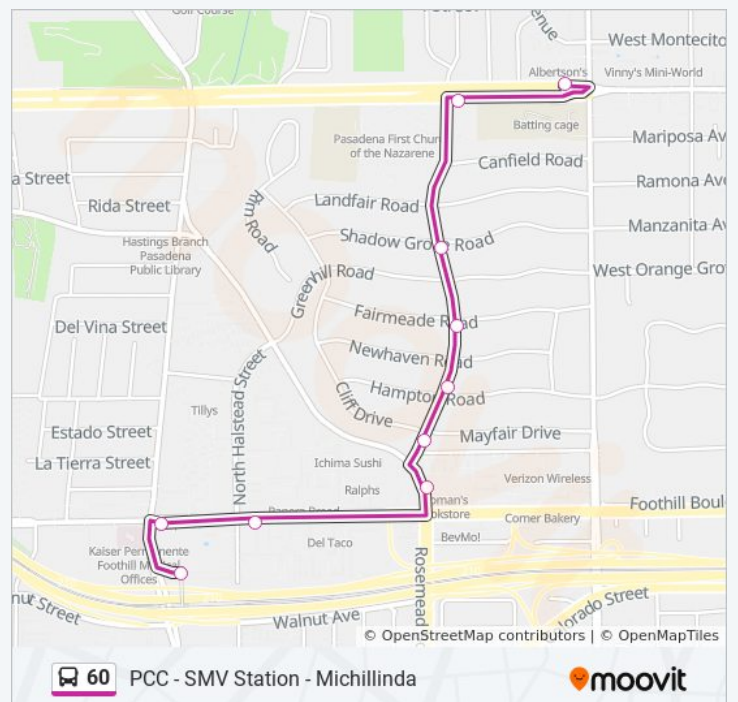

Direction: Hastings Ranch

10 stops

[VIEW LINE SCHEDULE](#)

Sierra Madre Villa Station

Foothill / Sierra Madre Villa

Foothill / Halstead

Rosemead Blvd & Foothill & Hastings Ranch Dr

Hastings Ranch Dr & Sears Way

Hastings Ranch Dr & Hampton Rd

Hastings Ranch Dr & Fairmeade Rd

Hastings Ranch Dr & Shadow Grove Rd

Sierra Madre Blvd & Hastings Ranch Dr

Sierra Madre Blvd & Michillinda Ave

60 bus Time Schedule

Hastings Ranch Route Timetable:

Stops: 10

Trip Duration: 9 min

Line Summary:

Direction: Hastings Ranch via Smv A Line Station

60 bus Time Schedule

Hastings Ranch via Smv A Line Station Route Timetable:

25 stops

[VIEW LINE SCHEDULE](#)

Bonnie Ave & Colorado Blvd

Colorado Blvd & Bonnie Ave

Allen Ave & Colorado Blvd

Del Mar / Allen

Del Mar / Berkeley

Del Mar / Craig

Del Mar Blvd & Bonita Ave

Del Mar Blvd & Sierra Madre Blvd