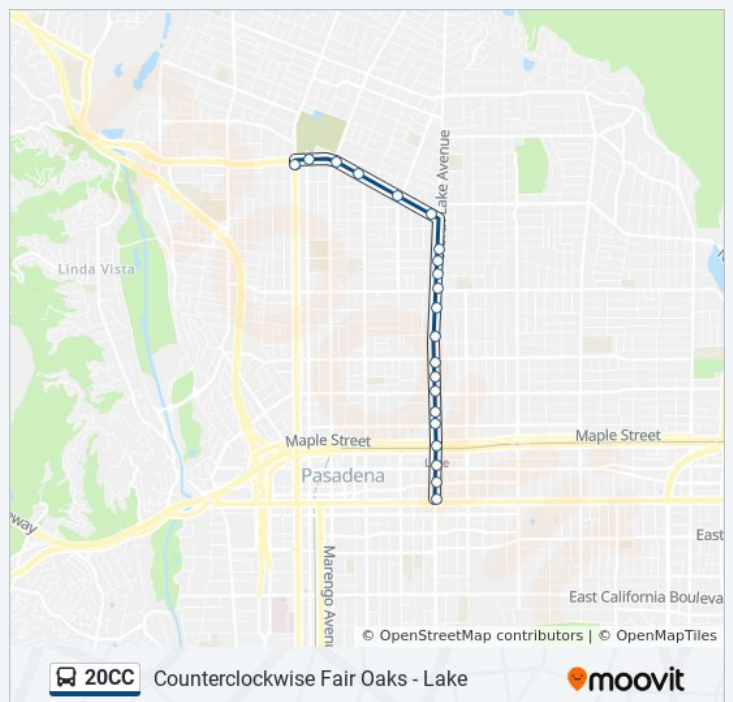

20CC bus Info

Direction: Fair Oaks & Woodbury

Stops: 59

Trip Duration: 69 min

Line Summary:

Fair Oaks Ave & Bellevue Dr
Fair Oaks Ave & California Blvd
Fair Oaks Ave & Congress St
Fair Oaks Ave & Bellefontaine St
Fair Oaks Ave & Hurlbut St
Glenarm St & Fair Oaks Ave
Arroyo Pkwy & Glenarm St
Arroyo Pkwy & Fillmore St
California Blvd & Arroyo Pkwy
California Blvd & Marengo Ave
California Blvd & Los Robles Ave
California Blvd & El Molino Ave
Lake Ave & California Blvd
Lake Ave & San Pasqual St
Lake Ave & Del Mar Blvd
Lake Ave & Cordova St
Lake Ave & Green St
Lake / Colorado
Lake Ave & Union St
Lake Ave & Walnut St
Lake Ave & Maple St
Lake Ave & Villa St
Lake Ave & Santa Barbara St
Lake Ave & Orange Grove Blvd
Lake Ave & Boylston St
Lake Ave & Mountain St
Lake / Belvidere
Lake Ave & Claremont St
Lake Ave & Washington Blvd
Lake Ave & Rio Grande St
Lake Ave & Howard St
Lake Ave & Elizabeth St
Woodbury Rd & Lake Ave

Woodbury Rd & El Molino Ave
 Woodbury / Santa Anita
 Woodbury Rd & Marengo Ave
 Woodbury Rd & Raymond Ave
 Fair Oaks Ave & Woodbury Rd

Direction: Lake & Woodbury

21 stops

[VIEW LINE SCHEDULE](#)

Lake / Colorado
 Lake Ave & Union St
 Lake Ave & Walnut St
 Lake Ave & Maple St
 Lake Ave & Villa St
 Lake Ave & Santa Barbara St
 Lake Ave & Orange Grove Blvd
 Lake Ave & Boylston St
 Lake Ave & Mountain St
 Lake / Belvidere
 Lake Ave & Claremont St
 Lake Ave & Washington Blvd
 Lake Ave & Rio Grande St
 Lake Ave & Howard St
 Lake Ave & Elizabeth St
 Woodbury Rd & Lake Ave
 Woodbury Rd & El Molino Ave
 Woodbury / Santa Anita
 Woodbury Rd & Marengo Ave
 Woodbury Rd & Raymond Ave
 Fair Oaks Ave & Woodbury Rd

20CC bus Info

Direction: Lake & Woodbury

Stops: 21

Trip Duration: 31 min

Line Summary:

moovitapp.com. Use the [Moovit App](#) to see live bus times, train schedule or subway schedule, and step-by-step directions for all public transit in Los Angeles.