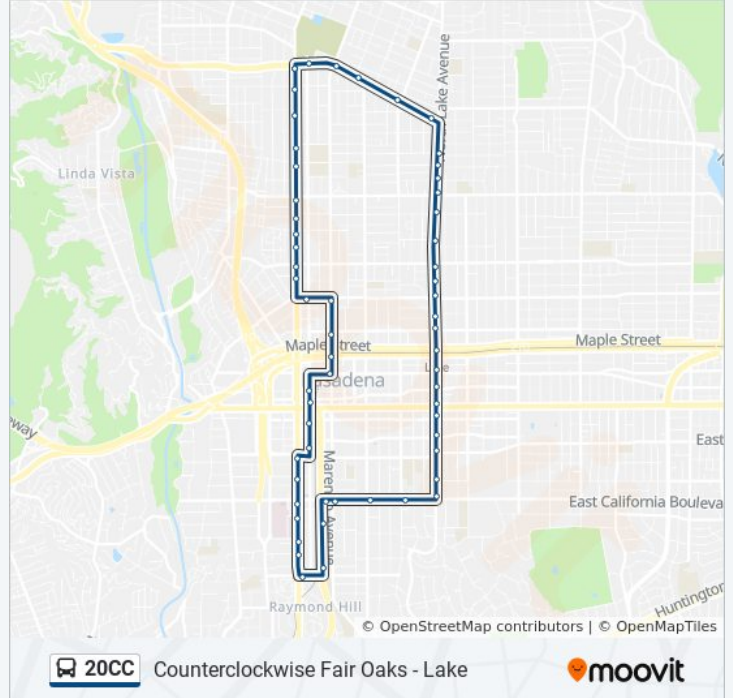

20CC bus Info

Direction: Fair Oaks & Woodbury

Stops: 59

Trip Duration: 69 min

Line Summary:

Fair Oaks Ave & Bellevue Dr
Fair Oaks Ave & California Blvd
Fair Oaks Ave & Congress St
Fair Oaks Ave & Bellefontaine St
Fair Oaks Ave & Hurlbut St
Glenarm St & Fair Oaks Ave
Arroyo Pkwy & Glenarm St
Arroyo Pkwy & Fillmore St
California Blvd & Arroyo Pkwy
California Blvd & Marengo Ave
California Blvd & Los Robles Ave
California Blvd & El Molino Ave
Lake Ave & California Blvd
Lake Ave & San Pasqual St
Lake Ave & Del Mar Blvd
Lake Ave & Cordova St
Lake Ave & Green St
Lake / Colorado
Lake Ave & Union St
Lake Ave & Walnut St
Lake Ave & Maple St
Lake Ave & Villa St
Lake Ave & Santa Barbara St
Lake Ave & Orange Grove Blvd
Lake Ave & Boylston St
Lake Ave & Mountain St
Lake / Belvidere
Lake Ave & Claremont St
Lake Ave & Washington Blvd
Lake Ave & Rio Grande St
Lake Ave & Howard St
Lake Ave & Elizabeth St
Woodbury Rd & Lake Ave

Woodbury Rd & El Molino Ave
 Woodbury / Santa Anita
 Woodbury Rd & Marengo Ave
 Woodbury Rd & Raymond Ave
 Fair Oaks Ave & Woodbury Rd

Direction: Lake & Woodbury

21 stops

[VIEW LINE SCHEDULE](#)

Lake / Colorado
 Lake Ave & Union St
 Lake Ave & Walnut St
 Lake Ave & Maple St
 Lake Ave & Villa St
 Lake Ave & Santa Barbara St
 Lake Ave & Orange Grove Blvd
 Lake Ave & Boylston St
 Lake Ave & Mountain St
 Lake / Belvidere
 Lake Ave & Claremont St
 Lake Ave & Washington Blvd
 Lake Ave & Rio Grande St
 Lake Ave & Howard St
 Lake Ave & Elizabeth St
 Woodbury Rd & Lake Ave
 Woodbury Rd & El Molino Ave
 Woodbury / Santa Anita
 Woodbury Rd & Marengo Ave
 Woodbury Rd & Raymond Ave
 Fair Oaks Ave & Woodbury Rd