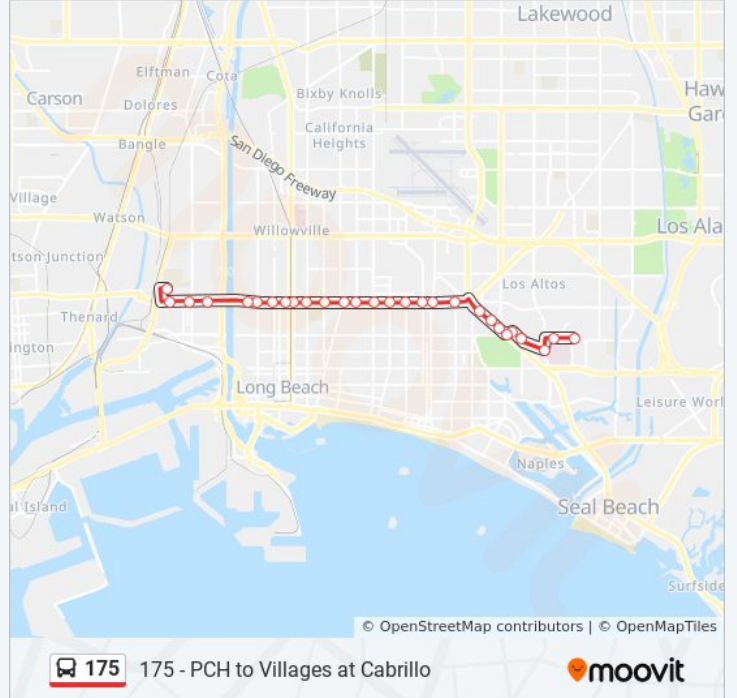

175 bus Info

Direction: 175 - PCH to Villages at Cabrillo

Stops: 28

Trip Duration: 40 min

Line Summary:

PCH & Atlantic NW
PCH & L.B. Blvd NE
PCH & Locust NE
PCH & Pacific NW
Pch & Magnolia NW
Pch & Maine NW
PCH at Caspian NE
PCH & Santa Fe NW
PCH & Technology PI NW
Villages at Cabrillo