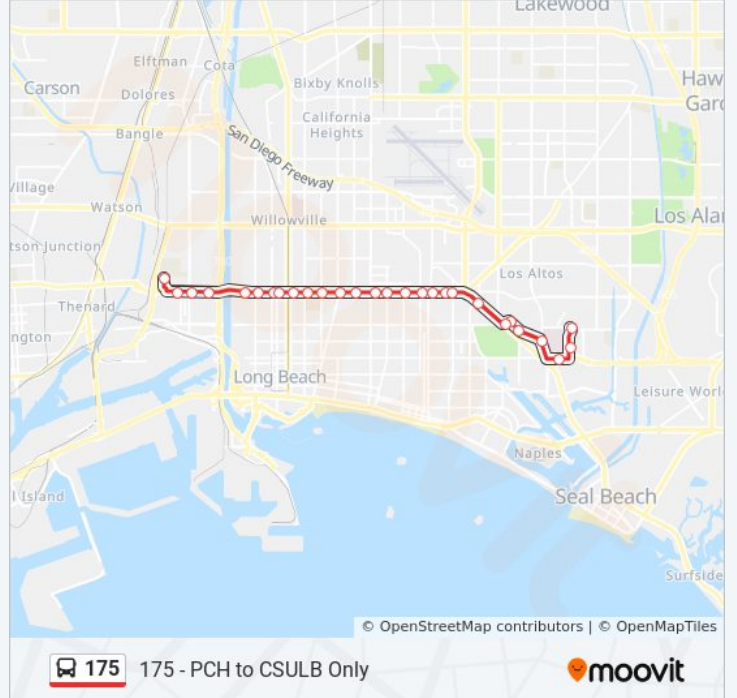

175 bus Info

Direction: 175 - PCH to CSULB Only

Stops: 27

Trip Duration: 38 min

Line Summary:

Anaheim Rd. & LA Pasada SE

Bellflower & Anaheim Rd SW

7th & Channel SE

W. Campus & Library East Side

Beach Dr & W. Campus N

Direction: 175 - PCH to Villages at Cabrillo

28 stops

[VIEW LINE SCHEDULE](#)

Beach Dr & W. Campus N

Beach Dr. & Dorms N

Bellflower & Anaheim Rd NW