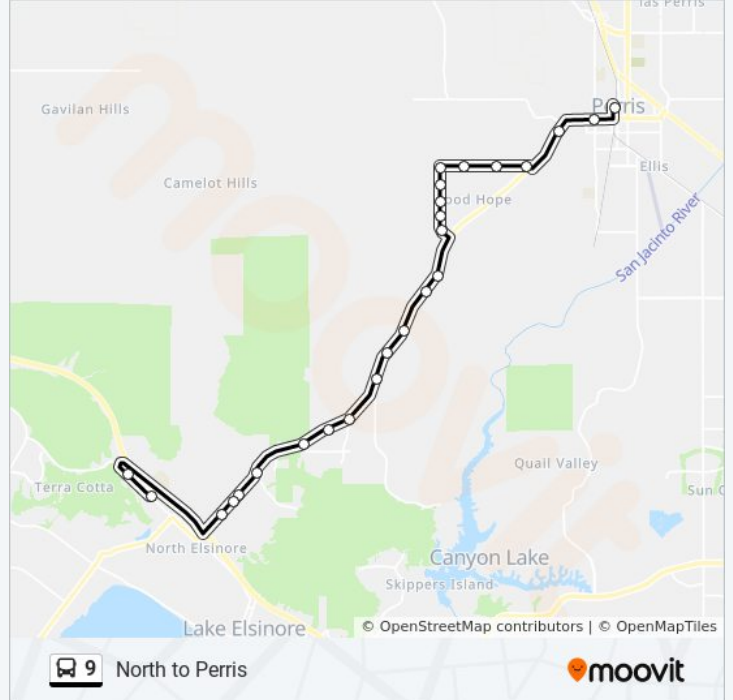

North to Perris Station Transit Ctr

Get The App

The 9 bus line (North to Perris Station Transit Ctr) has 2 routes. For regular weekdays, their operation hours are:
 (1) North to Perris Station Transit Ctr: 5:50 AM - 7:20 PM (2) South to Lake Elsinore: 6:50 AM - 6:55 PM
 Use the Moovit App to find the closest 9 bus station near you and find out when is the next 9 bus arriving.

Direction: North to Perris Station Transit Ctr
 25 stops
[VIEW LINE SCHEDULE](#)

9 bus Time Schedule
 North to Perris Station Transit Ctr Route Timetable:

Sunday	6:38 AM - 6:37 PM
Monday	5:50 AM - 7:20 PM
Tuesday	5:50 AM - 7:20 PM
Wednesday	5:50 AM - 7:20 PM
Thursday	5:50 AM - 7:20 PM
Friday	5:50 AM - 7:20 PM
Saturday	6:38 AM - 6:37 PM

9 bus Info
Direction: North to Perris Station Transit Ctr
Stops: 25
Trip Duration: 32 min
Line Summary:

- Collier 17600 at Le Outlet Center
- Collier FS 3rd Driveway Outlet Center
- Hwy 74 FS Cambern
- Hwy 74 FS Conard
- Hwy 74 FS Allan Street
- Hwy 74 FS Rosetta Canyon Dr.
- Hwy 74 FS Riverside Street
- Hwy 74 Ns Hammack Avenue
- Hwy 74 FS Wasson Canyon Rd.
- Hwy 74 FS Meadowbrook
- Hwy 74 FS River Road
- Hwy 74 FS Richard
- Hwy 74 FS Spring St.
- Hwy 74 Ns Taylor
- Theda FS Highway 74
- Theda Ns Betty
- Theda Ns Mountain
- Theda Ns Louise
- Ellis FS Theda
- Ellis FS Cowie
- Ellis FS Cox
- Ellis Ns Hwy 74

Hwy 74 / Fourth FS Belloma Ln.

Fourth Ns A Street

Perris Transit Center

Direction: South to Lake Elsinore

25 stops

[VIEW LINE SCHEDULE](#)

Perris Transit Center

Fourth FS A Street