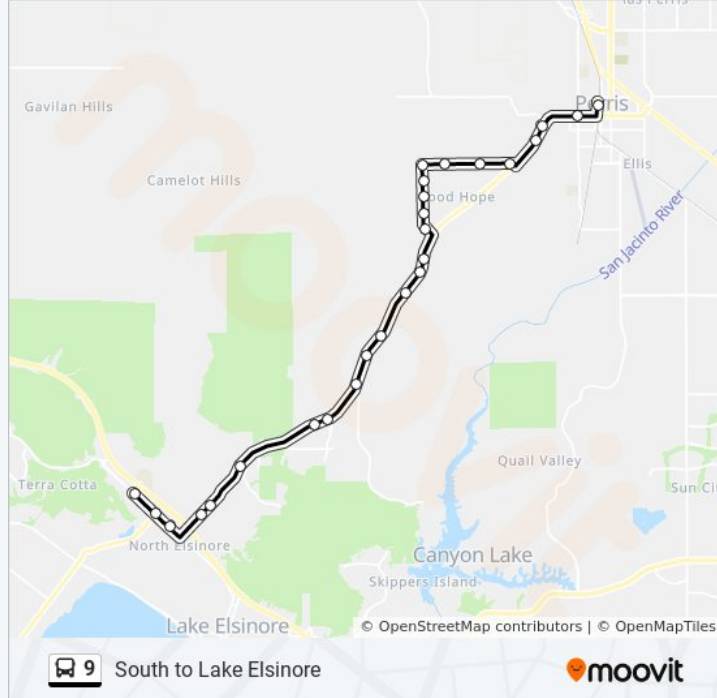

9 bus Info
Direction: North to Perris Station Transit Ctr
Stops: 25
Trip Duration: 32 min
Line Summary:

- Collier 17600 at Le Outlet Center
- Collier FS 3rd Driveway Outlet Center
- Hwy 74 FS Cambern
- Hwy 74 FS Conard
- Hwy 74 FS Allan Street
- Hwy 74 FS Rosetta Canyon Dr.
- Hwy 74 FS Riverside Street
- Hwy 74 Ns Hammack Avenue
- Hwy 74 FS Wasson Canyon Rd.
- Hwy 74 FS Meadowbrook
- Hwy 74 FS River Road
- Hwy 74 FS Richard
- Hwy 74 FS Spring St.
- Hwy 74 Ns Taylor
- Theda FS Highway 74
- Theda Ns Betty
- Theda Ns Mountain
- Theda Ns Louise
- Ellis FS Theda
- Ellis FS Cowie
- Ellis FS Cox
- Ellis Ns Hwy 74

Hwy 74 / Fourth FS Belloma Ln.

Fourth Ns A Street

Perris Transit Center

Direction: South to Lake Elsinore

25 stops

[VIEW LINE SCHEDULE](#)

Perris Transit Center

Fourth FS A Street

9 bus Info

Direction: South to Lake Elsinore

Stops: 25

Trip Duration: 29 min

Line Summary:

Hwy 74 FS Wasson Canyon

Hwy 74 FS Hammack

Hwy 74 Ns El Toro Cut Off

Hwy 74 FS Cambern

Collier FS Hunco Way (Home Depot)

Collier FS Riverside

Collier 17600 at Le Outlet Center

9 bus time schedules and route maps are available in an offline PDF at moovitapp.com. Use the [Moovit App](#) to see live bus times, train schedule or subway schedule, and step-by-step directions for all public transit in Los Angeles.