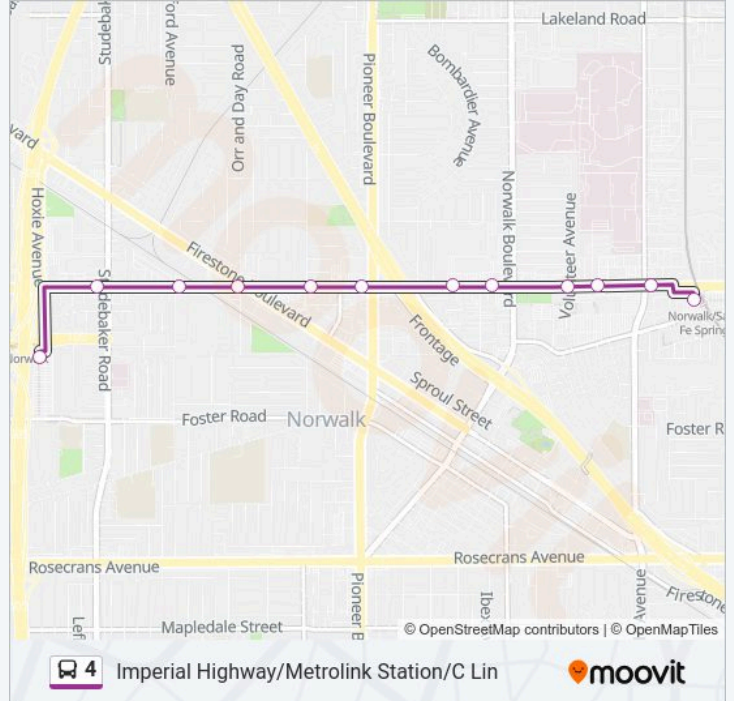

4 bus Info

Direction: C Line Sta via Metro Link Sta

Stops: 29

Trip Duration: 43 min

Line Summary:

Imperial Highway and Shoemaker Avenue- N
 Metrolink Station
 Imperial Highway and Bloomfield Avenue-
 Imperial Highway and 12501 Imperial High
 Imperial Highway and Volunteer Avenue- N
 Imperial/Norwalk
 Imperial Highway and Paddison Avenue- N/
 Imperial/Pioneer
 Imperial Highway and Jersey Avenue- N/E
 Imperial/Firestone
 Imperial Highway Opposite Fairford Avenue
 Imperial Highway and Studebaker Road- N/
 C Line Station

Direction: C Line Station

12 stops
[VIEW LINE SCHEDULE](#)

Metrolink Station
 Imperial Highway and Bloomfield Avenue-
 Imperial Highway and 12501 Imperial High
 Imperial Highway and Volunteer Avenue- N
 Imperial/Norwalk
 Imperial Highway and Paddison Avenue- N/
 Imperial/Pioneer
 Imperial Highway and Jersey Avenue- N/E
 Imperial/Firestone
 Imperial Highway Opposite Fairford Avenue
 Imperial Highway and Studebaker Road- N/
 C Line Station

4 bus Info

Direction: C Line Station
Stops: 12
Trip Duration: 17 min
Line Summary:

Direction: Metro Link Station

13 stops

[VIEW LINE SCHEDULE](#)

C Line Station

- Imperial Highway and Hoxie Avenue- S/E C
- Imperial Highway and Studebaker Road-S/E
- Imperial Highway and Fairford Avenue-S/E
- Imperial Highway and Orr and Day Road
- Imperial Highway Opposite Jersey Avenue
- Imperial/Pioneer
- Imperial Highway and Paddison Avenue- S/
- Imperial/Norwalk
- Imperial/Norwalk
- Imperial Highway and Volunteer Avenue- S
- Imperial Highway and Bloomfield Avenue-
- Metrolink Station