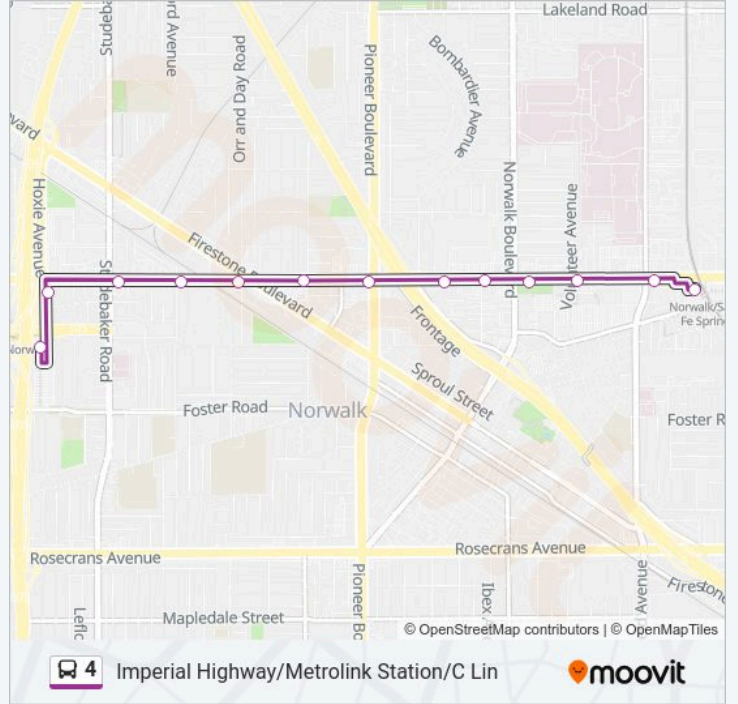

4 bus time schedules and route maps are available in an offline PDF at moovitapp.com. Use the Moovit App to see live bus times, train schedule or subway schedule, and step-by-step directions for all public transit in Los Angeles.

© 2024 Moovit - All Rights Reserved