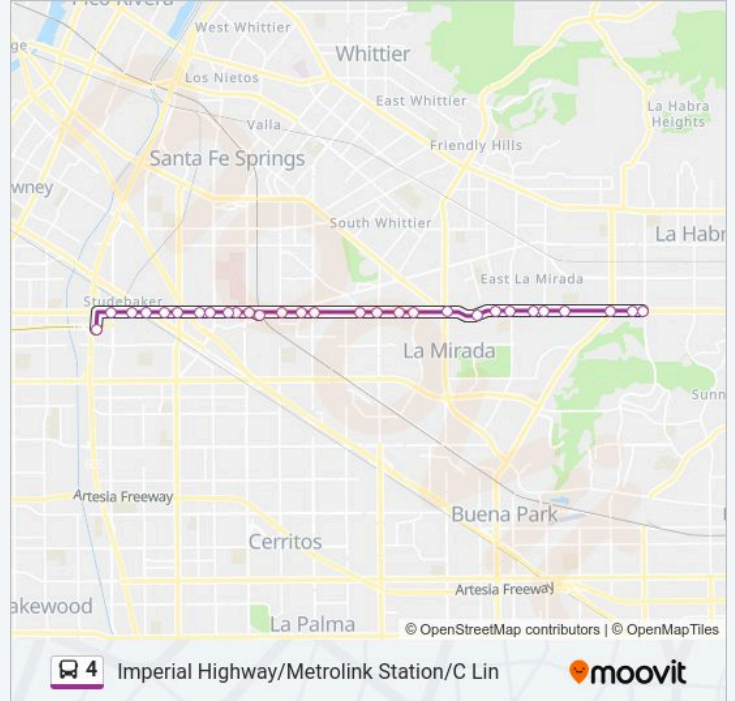

4 bus Info

Direction: Beach Blvd.

Stops: 34

Trip Duration: 46 min

Line Summary:

Imperial Highway and Ocaso Avenue- S/W C
 Imperial Highway and Oxford Drive- S/W C
 Imperial/Santa Gertrudes
 Imperial Highway and Grovedale Drive- S/
 Imperial Highway and 1st Avenue- S/W Cor
 Imperial Highway and Tigrina Avenue- S/W
 Beach/Imperial
 Beach Boulevard and Fashion Square Lane-
 Lambert Road and Beach Boulevard- S/E Co
 Lambert Road and Whitebrook Drive- S/E C
 Lambert Road and Idaho Street- S/W Corne
 Idaho Street Opposite Las Lomas
 Imperial/Idaho

Direction: C Line Sta via Metro Link Sta

29 stops

[VIEW LINE SCHEDULE](#)

Imperial/Idaho
 Imperial Highway and Market Place (West)
 Imperial Highway and Beach Boulevard- N/
 Imperial Highway and Tigrina Avenue- N/E
 Imperial Highway and 1st Avenue- N/W Cor
 Imperial Highway and Grovedale Drive- N/
 Imperial/Santa Gertrudes
 Imperial Highway and Oxford Drive- N/E C
 Imperial Highway and Ocaso Avenue- N/W C
 Imperial Highway and LA Mirada Boulevard
 Imperial Highway and Springview Drive- N
 Imperial Highway and Burgess Avenue- N/W
 Imperial Highway and Valley View Avenue-
 Imperial Highway and Meyer Road- N/W Cor
 Imperial Highway and Carmenita Road- N/E
 Imperial Highway and Leffingwell Road- N

4 bus Info

Direction: C Line Sta via Metro Link Sta

Stops: 29

Trip Duration: 43 min

Line Summary:

Imperial Highway and Shoemaker Avenue- N
 Metrolink Station
 Imperial Highway and Bloomfield Avenue-
 Imperial Highway and 12501 Imperial High
 Imperial Highway and Volunteer Avenue- N
 Imperial/Norwalk
 Imperial Highway and Paddison Avenue- N/
 Imperial/Pioneer
 Imperial Highway and Jersey Avenue- N/E
 Imperial/Firestone
 Imperial Highway Opposite Fairford Avenue
 Imperial Highway and Studebaker Road- N/
 C Line Station