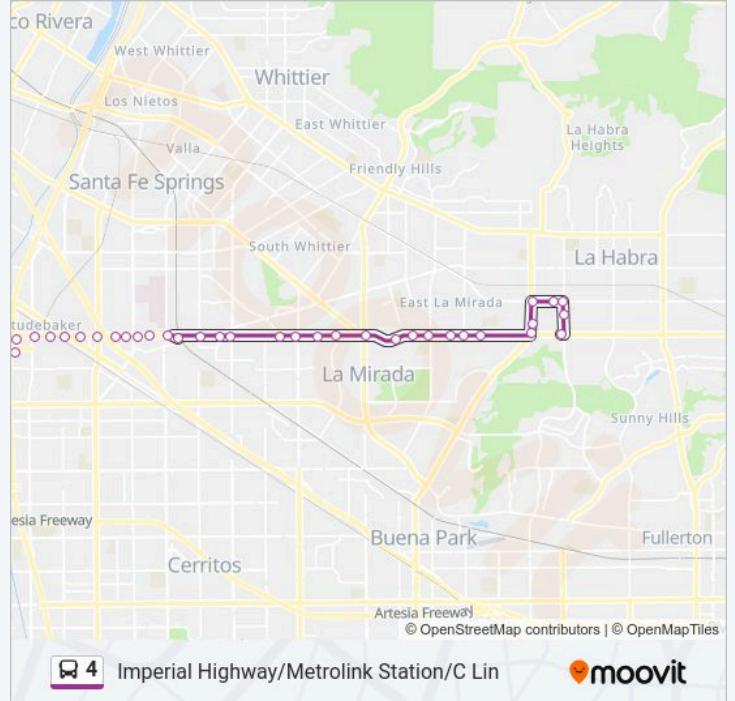

4 bus Info

Direction: Beach Blvd.

Stops: 34

Trip Duration: 46 min

Line Summary:

Imperial Highway and Ocaso Avenue- S/W C
 Imperial Highway and Oxford Drive- S/W C
 Imperial/Santa Gertrudes
 Imperial Highway and Grovedale Drive- S/
 Imperial Highway and 1st Avenue- S/W Cor
 Imperial Highway and Tigrina Avenue- S/W
 Beach/Imperial
 Beach Boulevard and Fashion Square Lane-
 Lambert Road and Beach Boulevard- S/E Co
 Lambert Road and Whitebrook Drive- S/E C
 Lambert Road and Idaho Street- S/W Corne
 Idaho Street Opposite Las Lomas
 Imperial/Idaho

Direction: C Line Sta via Metro Link Sta

29 stops

[VIEW LINE SCHEDULE](#)

Imperial/Idaho
 Imperial Highway and Market Place (West)
 Imperial Highway and Beach Boulevard- N/
 Imperial Highway and Tigrina Avenue- N/E
 Imperial Highway and 1st Avenue- N/W Cor
 Imperial Highway and Grovedale Drive- N/
 Imperial/Santa Gertrudes
 Imperial Highway and Oxford Drive- N/E C
 Imperial Highway and Ocaso Avenue- N/W C
 Imperial Highway and LA Mirada Boulevard
 Imperial Highway and Springview Drive- N
 Imperial Highway and Burgess Avenue- N/W
 Imperial Highway and Valley View Avenue-
 Imperial Highway and Meyer Road- N/W Cor
 Imperial Highway and Carmenita Road- N/E
 Imperial Highway and Leffingwell Road- N