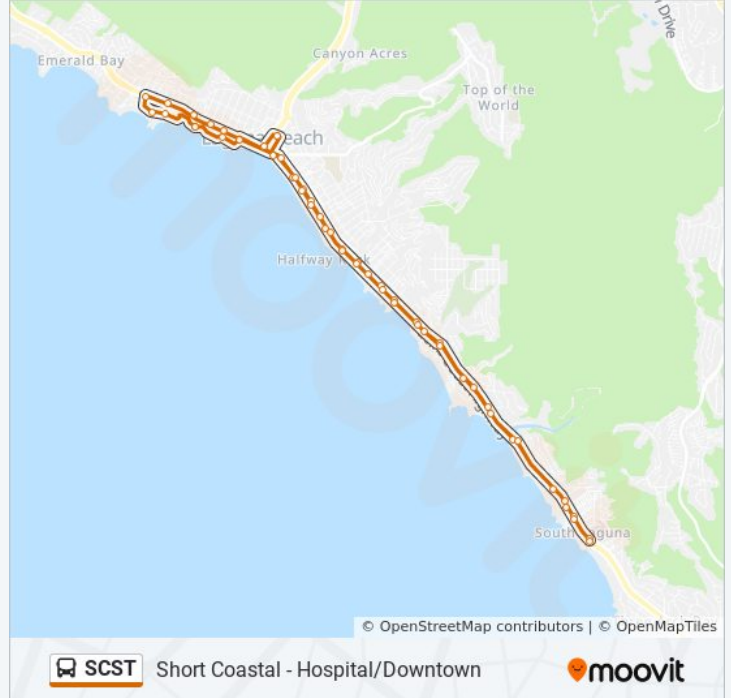

Short Coastal - Hospital/Downtown

[Get The App](#)

The SCST bus line Short Coastal - Hospital/Downtown has one route. For regular weekdays, their operation hours are: (1) Short Coastal - Hospital/Downtown: 11:00 AM - 7:00 PM

Use the Moovit App to find the closest SCST bus station near you and find out when is the next SCST bus arriving.

Direction: Short Coastal - Hospital/Downtown

53 stops

[VIEW LINE SCHEDULE](#)

Divers Cove
Cliff/Jasmine
Cliff/Coast (Art Museum)
Broadway/Pch - Food Village
Beach/Ocean - Whole Foods
Coast-Ocean (Main Beach)
Coast-Legion
Coast-Cleo
Coast-Saint Anns
Coast-Oak
Coast-Mountain
Coast-Bluebird Canyon
Coast-Diamond
Coast-Moss
Coast-Rockledge
Coast-Sunset Terrace
Coast-Nyes
Coast-Ent 30781 Blue
Coast-Wesley
Coast-Aliso
Coast-Bluff
Coast-Table Rock

SCST bus Time Schedule

Short Coastal - Hospital/Downtown Route Timetable:

Sunday	11:00 AM - 7:00 PM
Monday	Not Operational
Tuesday	Not Operational
Wednesday	Not Operational
Thursday	Not Operational
Friday	4:30 PM - 10:00 PM
Saturday	11:00 AM - 10:00 PM

SCST bus Info**Direction:** Short Coastal - Hospital/Downtown**Stops:** 53**Trip Duration:** 43 min**Line Summary:**

Coast-Seacliff
Coast-Circle
Coast-7th
Coast-3rd
Coast-Catalina
Coast-Aliso
Coast-Wesley
Coast-Montage Resort
Coast-Victoria
Coast-Solana
Coast-Moss
Coast-Diamond
Coast-Pearl
Coast-Bluebird Canyon
Coast-Mountain
Coast-Brooks
Coast-Anita
Coast-Saint Anns
Coast-Cleo
Coast-Legion
Coast-Laguna
Broadway/Pch - Food Village
Beach/Ocean - Whole Foods
Coast-Jasmine
Coast-Myrtle
Coast/Boat Canyon
Coast-Beverly
Cliff/Coast (Crescent Bay)
Cliff/Marine
Cliff/Fairview (Shaws Cove)
Divers Cove