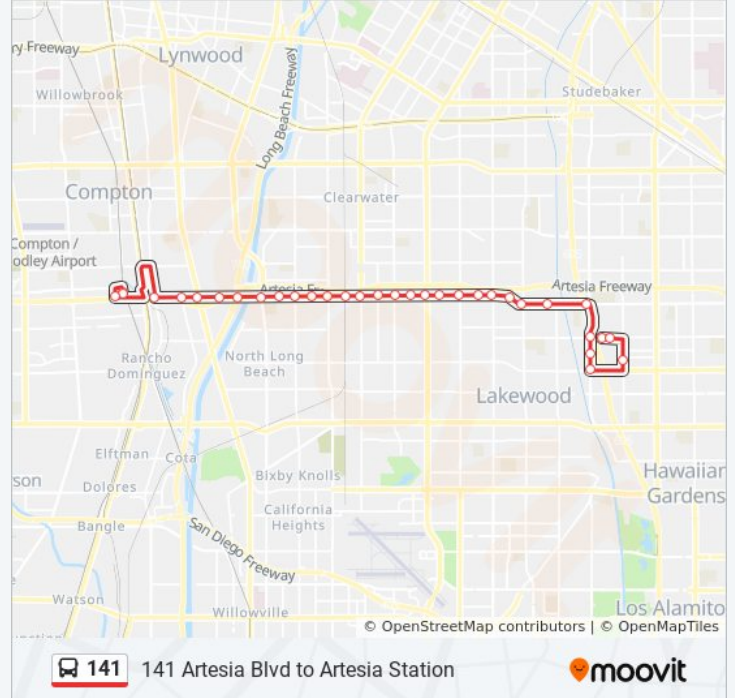

### 141 bus Info

**Direction:** 141 Artesia Blvd to Artesia Station

**Stops:** 33

**Trip Duration:** 42 min

**Line Summary:**

Artesia & Walnut NE

Artesia & Orange NW

Artesia & Myrtle NE

Artesia & Atlantic NW

Artesia Blvd at LB Bible Institute N

Artesia & Butler NW

Artesia & L.B. Blvd. NW

Artesia & Harbor NW

Artesia & Santa Fe NE

Acacia & Artesia NE

Artesia Station Bay 2

Artesia Station Layover Area

### Direction: 141 Artesia Blvd to Cerritos Center

30 stops

[VIEW LINE SCHEDULE](#)

Artesia Station Layover Area

Artesia Station Bay 2

Acacia / Walnut

Artesia & Acacia SE

Artesia & Santa Fe SE