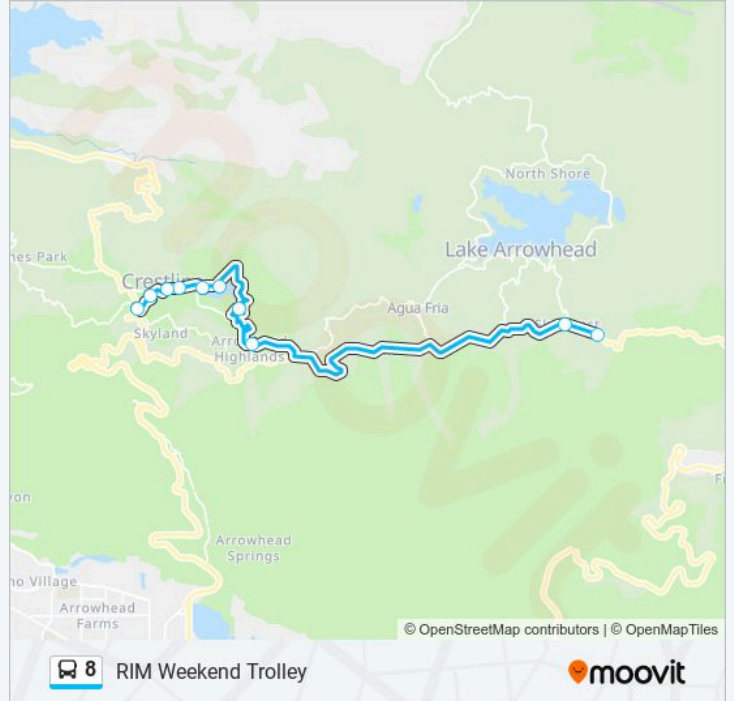

Direction: Crestline

10 stops

[VIEW LINE SCHEDULE](#)

Sky Park - Santa's Village

Littlebear Bottle Shop

Lake Gregory Dr & Olten Dr

San Moritz Lodge

Crestline Chamber

North Shore Parking Lot

Lake Dr & Ace Gardens

Lake Drive - Higher Ground Coffee House

Three Marm Brewery

Bear House Restaurant

8 bus Time Schedule

Crestline Route Timetable:

Sunday	10:33 AM - 7:58 PM
Monday	Not Operational
Tuesday	Not Operational
Wednesday	Not Operational
Thursday	Not Operational
Friday	Not Operational
Saturday	10:33 AM - 7:58 PM

8 bus Info

Direction: Crestline

Stops: 10

Trip Duration: 30 min

Line Summary:

Direction: Skypark

9 stops

[VIEW LINE SCHEDULE](#)