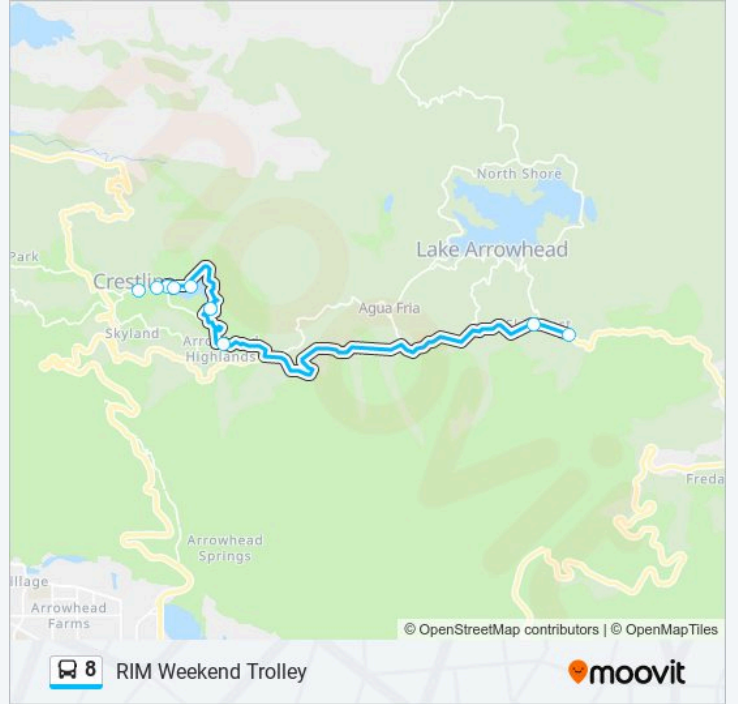

8 bus time schedules and route maps are available in an offline PDF at moovitapp.com. Use the Moovit App to see live bus times, train schedule or subway schedule, and step-by-step directions for all public transit in Los Angeles.

© 2024 Moovit - All Rights Reserved